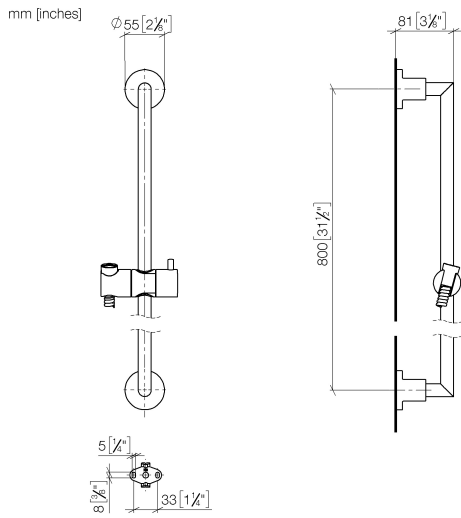

TARA Slide bar set without hand shower - Brushed Platinum

26 413 892 Product version from 4/1/2024

- Slide bar
- Pipe diameter 3/4"
- Flanges, diameter 2-1/8"
- Center to center 31-1/2"
- Metal shower hose 68-7/8" with anti-twist device
- Shower hose connection 3/8"

TARA Slide bar set without hand shower - Brushed Platinum

26 413 892 Product version from 4/1/2024

Codes & Standards

ASME A112.18.1

cUPC

Scottish Water
Byelaws

UK Water Supply
Regulations

XP P 41-280

Certificates

WRAS_2009

ACS_20 ACC LY

IAPMO_4976

TARA Slide bar set without hand shower - Brushed Platinum

26 413 892 Product version from 4/1/2024

Spare parts list

Number	Item Number	Designation	Number of units	Lead time
1	05 17 20 739 00 90	fixing set	2	2
2	09 30 30 071 90	screw	2	2
3	09 30 11 046 90	disc	2	2
4	08 17 89 505-06	holder	2	10
5	04 31 11 113 00 90	pin	2	2
6	05 28 22 590 00-06	bar	1	10
7	12 580 970-06	Slider - Brushed Platinum	1	10
8	28 322 970-06	Metal shower hose 1/2" x 3/8" x 68-7/8" - Brushed Platinum	1	2