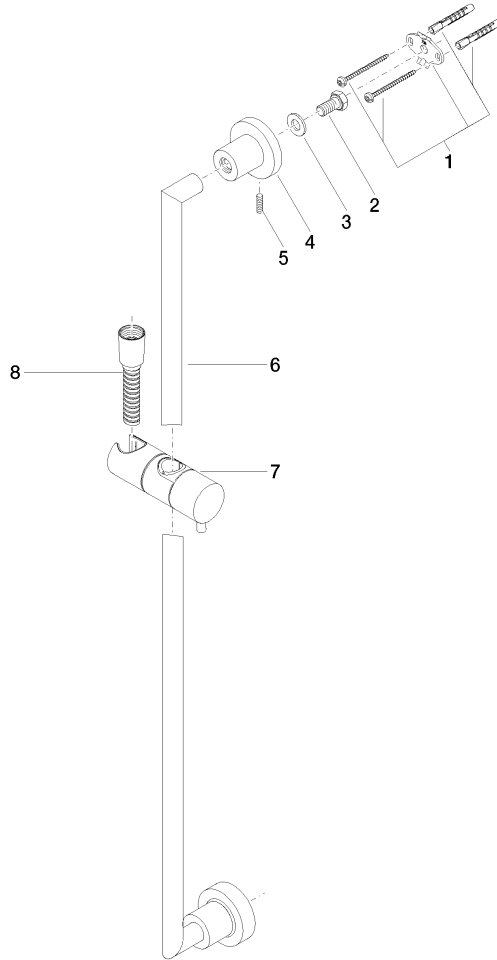

TARA Slide bar set without hand shower - Brushed Platinum

26 413 892 Product version from 4/1/2024

- Slide bar
- Pipe diameter 3/4"
- Flanges, diameter 2-1/8"
- Center to center 31-1/2"
- Metal shower hose 68-7/8" with anti-twist device
- Shower hose connection 3/8"

TARA Slide bar set without hand shower - Brushed Platinum

26 413 892 Product version from 4/1/2024

Codes & Standards

ASME A112.18.1

cUPC

Scottish Water
Byelaws

UK Water Supply
Regulations

XP P 41-280

Certificates

WRAS_2009

ACS_20 ACC LY

IAPMO_4976

TARA Slide bar set without hand shower - Brushed Platinum

26 413 892 Product version from 4/1/2024

Spare parts list

Number	Item Number	Designation	Number of units	Lead time
1	05 17 20 739 00 90	fixing set	2	2
2	09 30 30 071 90	screw	2	2
3	09 30 11 046 90	disc	2	2
4	08 17 89 505-06	holder	2	10
5	04 31 11 113 00 90	pin	2	2
6	05 28 22 590 00-06	bar	1	10
7	12 580 970-06	Slider - Brushed Platinum	1	10
8	28 322 970-06	Metal shower hose 1/2" x 3/8" x 68-7/8" - Brushed Platinum	1	2