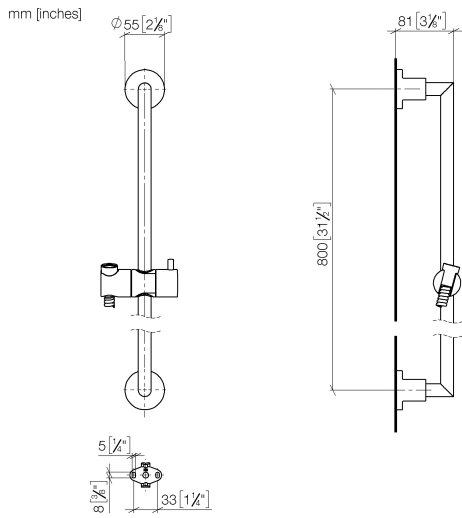

## TARA Shower set without hand shower - Platinum

26 413 892 Product version from 4/1/2024

- slide bar
- Pipe diameter 18 mm
- rosettes Ø 55 mm
- gauge 800 mm
- metal shower hose 1750mm with integrated anti-twist protection
- shower hose connector 3/8"
- WRAS

## TARA Shower set without hand shower - Platinum

---

26 413 892 Product version from 4/1/2024

No.	Item Number	Name	Quantity used	Delivery time
1	05 17 20 739 00 90	fixing set	2	2
2	09 30 30 071 90	screw	2	2
3	09 30 11 046 90	disc	2	2
4	08 17 89 505-08	holder	2	40
5	04 31 11 113 00 90	pin	2	2
6	05 28 22 590 00-08	bar	1	40
7	12 580 970-08	Slide unit - Platinum	1	40
8	28 322 970-08	Metal shower hose 1/2" x 3/8" x 1750 mm - Platinum	1	40