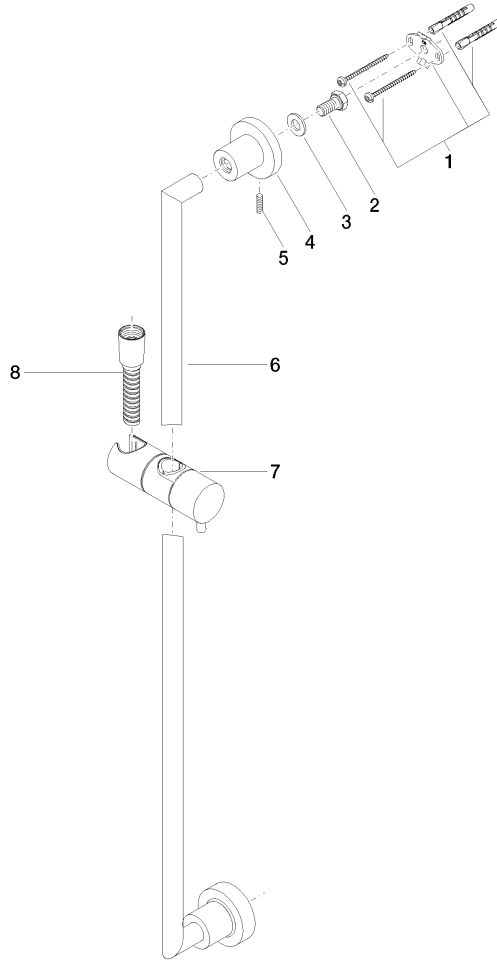

## TARA Shower set without hand shower - Platinum

26 413 892 Product version from 4/1/2024

- slide bar
- Pipe diameter 18 mm
- rosettes Ø 55 mm
- gauge 800 mm
- metal shower hose 1750mm with integrated anti-twist protection
- shower hose connector 3/8"
- WRAS

This article does not include a hand shower!

	Platinum	26 413 892-08
	Chrome	26 413 892-00
	Brushed Platinum	26 413 892-06
	Dark Chrome	26 413 892-19
	Brushed Durabronze (23kt Gold)	26 413 892-28
	Matte Black	26 413 892-33
	Brushed Bronze	26 413 892-42
	Brushed Champagne (22kt Gold)	26 413 892-46
	Champagne (22kt Gold)	26 413 892-47
	Brushed Chrome	26 413 892-93
	Brushed Dark Platinum	26 413 892-99

### Certificates

---

WRAS\_2009

ACS\_20 ACC LY

IAPMO\_4976

**TARA Shower set without hand shower - Platinum**

26 413 892 Product version from 4/1/2024

**Spare parts list**

No.	Item Number	Name	Quantity used	Delivery time
1	05 17 20 739 00 90	fixing set	2	2
2	09 30 30 071 90	screw	2	2
3	09 30 11 046 90	disc	2	2
4	08 17 89 505-08	holder	2	40
5	04 31 11 113 00 90	pin	2	2
6	05 28 22 590 00-08	bar	1	40
7	12 580 970-08	Slide unit - Platinum	1	40
8	28 322 970-08	Metal shower hose 1/2" x 3/8" x 1750 mm - Platinum	1	40