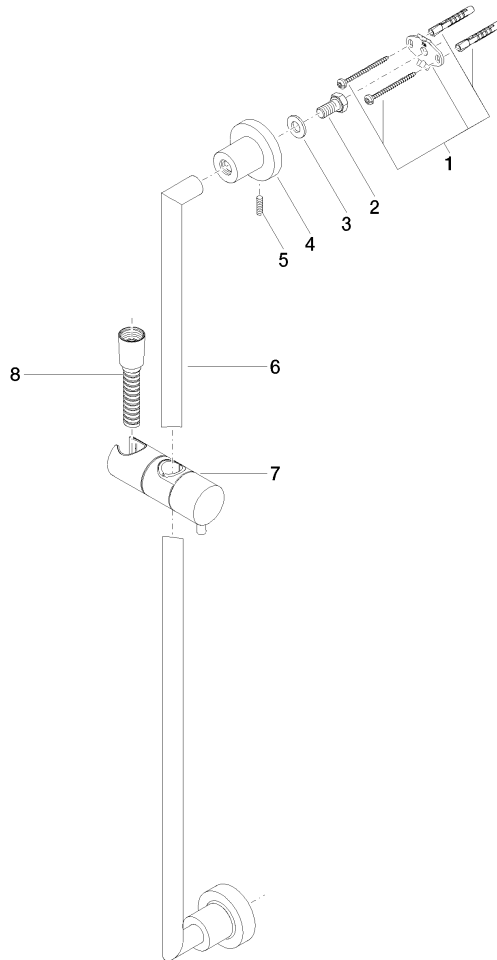

## TARA Shower set without hand shower - Brushed Dark Platinum

26 413 892 Product version from 4/1/2024

- slide bar
- Pipe diameter 18 mm
- rosettes Ø 55 mm
- gauge 800 mm
- metal shower hose 1750mm with integrated anti-twist protection
- shower hose connector 3/8"
- WRAS

## TARA Shower set without hand shower - Brushed Dark Platinum

26 413 892 Product version from 4/1/2024

### Spare parts list

No.	Item Number	Name	Quantity used	Delivery time
1	05 17 20 739 00 90	fixing set	2	2
2	09 30 30 071 90	screw	2	2
3	09 30 11 046 90	disc	2	2
4	08 17 89 505-99	holder	2	20
5	04 31 11 113 00 90	pin	2	2
6	05 28 22 590 00-99	bar	1	20
7	12 580 970-99	Slide unit - Brushed Dark Platinum	1	20
8	28 322 970-99	Metal shower hose 1/2" x 3/8" x 1750 mm - Brushed Dark Platinum	1	2