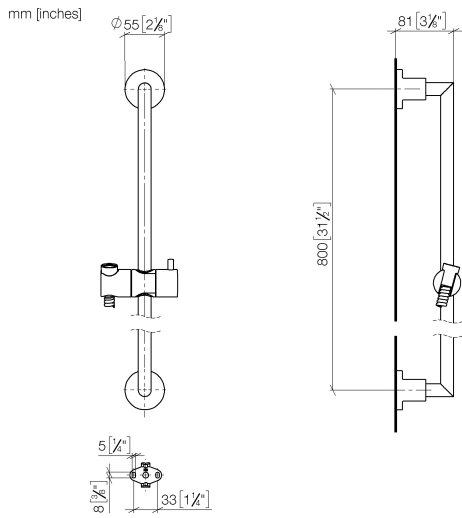

TARA Shower set without hand shower - Brushed Dark Platinum

---

26 413 892 Product version from 4/1/2024

Codes & Standards

ASME A112.18.1

cUPC

Scottish Water
Byelaws

UK Water Supply
Regulations

XP P 41-280

Certificates

WRAS_2009

ACS_20 ACC LY

IAPMO_4976