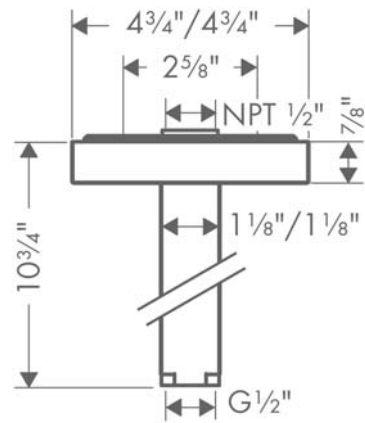

AXOR ShowerSolutions
AXOR ShowerCollection Ceiling Showerarm
Finishes : brushed nickel Part no. : 26414821

Description

Features

- Brass

Item details

Compliance

Product image

Scale drawing

AXOR ShowerSolutions
AXOR ShowerCollection Ceiling Showerarm
Finishes : brushed nickel Part no. : 26414821

Exploded drawing

Year of production: >01/12