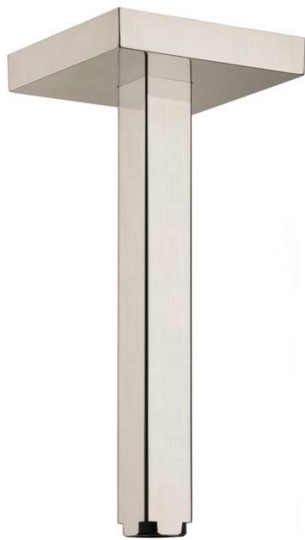

AXOR ShowerSolutions
AXOR ShowerCollection Ceiling Showerarm
Finishes : brushed nickel Part no. : 26414821

Description

Features

- Brass

Item details

Compliance

Product image

Scale drawing

AXOR ShowerSolutions
AXOR ShowerCollection Ceiling Showerarm
Finishes : brushed nickel Part no. : 26414821

Exploded drawing

Year of production: >01/12