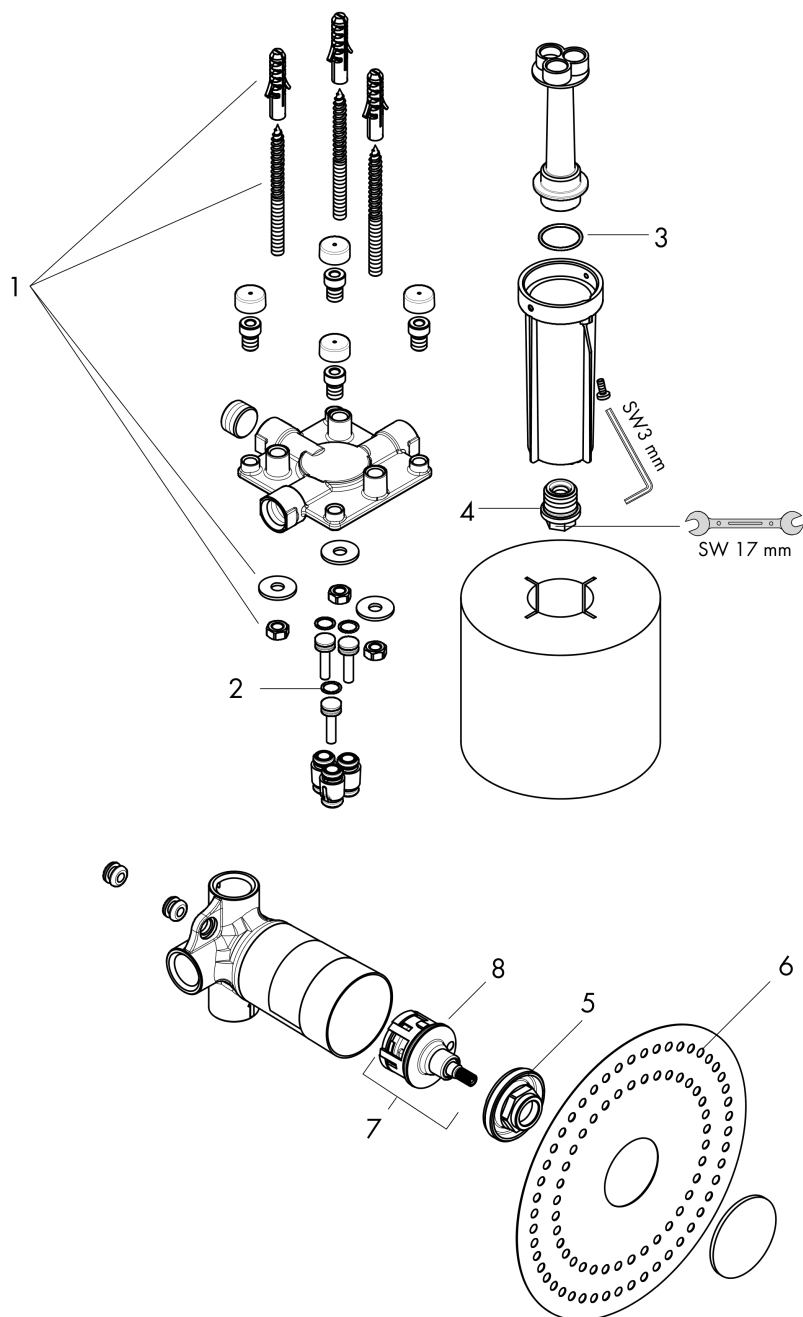

### Features

- Ceiling installation
- includes polystyrene sheathing as a placeholder during installation
- Minimum mounting depth: 50 mm
- Maximum mounting depth: 125 mm

### Scale drawing

**AXOR ShowerSolutions**  
**Rough for overhead shower with ceiling connector**  
Finishes : Part no. : **26434181**

## Exploded drawing

Year of production: >08/21

**AXOR ShowerSolutions**  
**Rough for overhead shower with ceiling connector**  
 Finishes : Part no. : **26434181**

## Spare parts list

Year of production: >08/21

Pos.		Part no.	Price	PU
1	mounting kit	97722000	-	1
2	O-ring 9x2	98119000	-	1
3	O-ring 24x2	98388000	-	1
4	O-ring 18x2	98181000	-	1
5	nut	97550000	-	1
6	sealing foil	96493000	-	1
7	diverter unit	96604001	-	1
8	O-ring 39x2,5	92322000	-	1