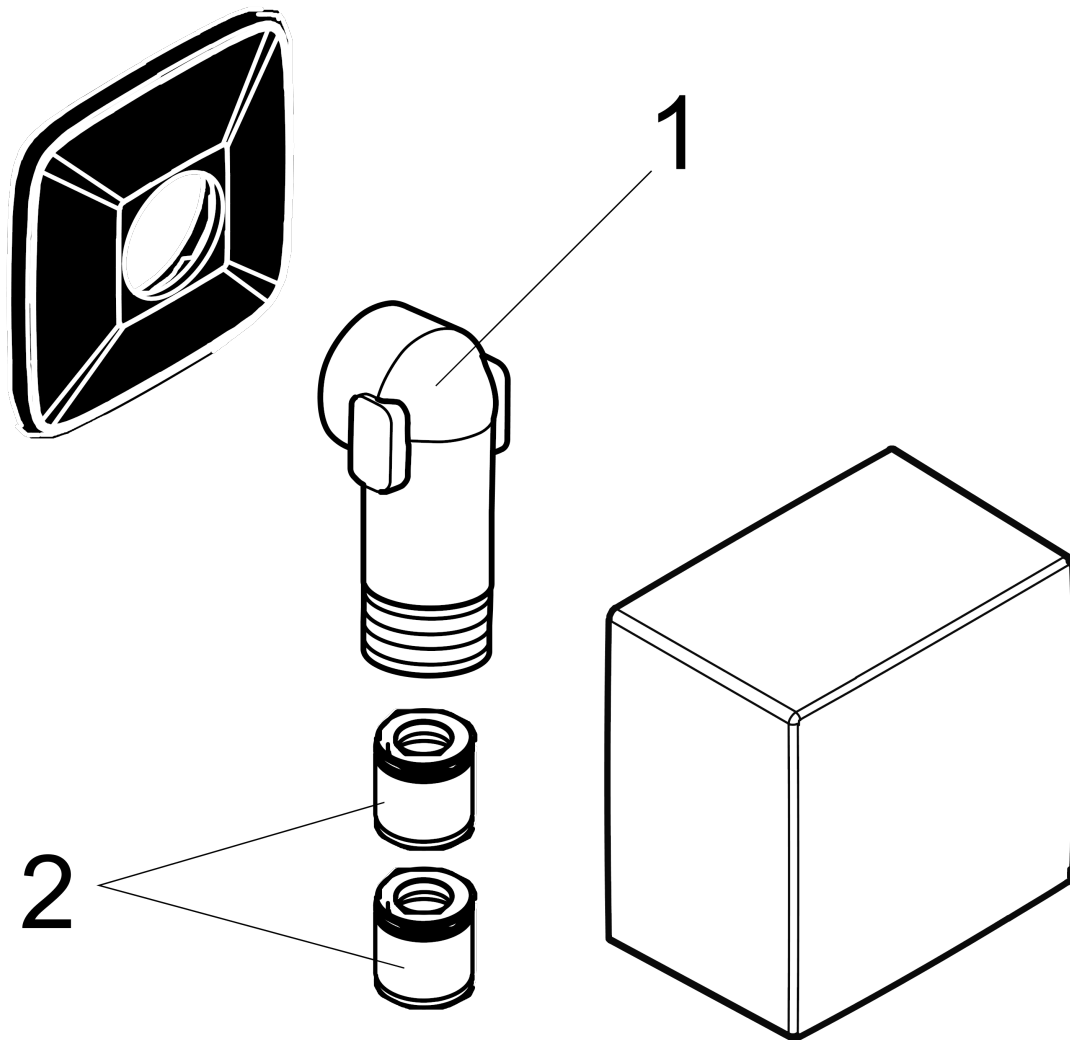

FixFit
Wall Outlet Square with Check Valves
 Finish: **chrome** Part no. : **26455001**

Description

Features

- For all 1/2" hoses
- Metal connection angle
- 1/2" NPT

Item details

List Price \$ 118.00

Compliance / Sustainability

Product image

Scale drawing

FixFit
Wall Outlet Square with Check Valves
Finish: **chrome** Part no. : **26455001**

Exploded drawing

Year of production: >01/18

FixFit

Wall Outlet Square with Check Valves

Finish: **chrome** Part no. : **26455001**

Spare parts list

Year of production: >01/18

Pos.	Description	Part no.	Price	PU
1	connection angel	98531001	-	1
2	set of non return valves DW 15	94074000	-	1