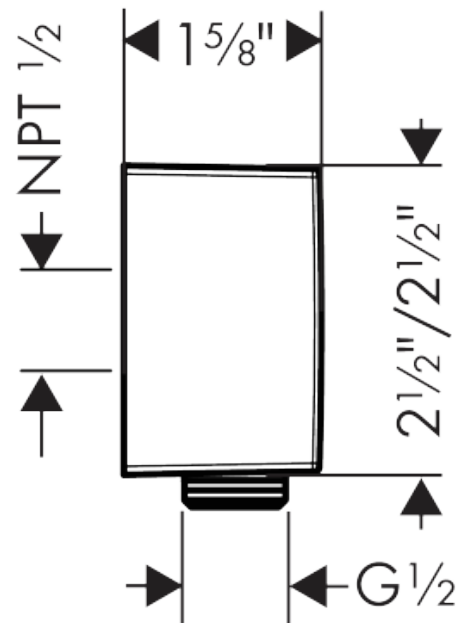

FixFit
Wall Outlet Square with Check Valves
 Finish: **chrome** Part no. : **26455001**

Description

Features

- For all 1/2" hoses
- Metal connection angle
- 1/2" NPT

Item details

List Price \$ 118.00

Compliance / Sustainability

Product image

Scale drawing

FixFit
Wall Outlet Square with Check Valves
Finish: **chrome** Part no. : **26455001**

Exploded drawing

Year of production: >01/18

FixFit

Wall Outlet Square with Check Valves

Finish: **chrome** Part no. : **26455001**

Spare parts list

Year of production: >01/18

Pos.	Description	Part no.	Price	PU
1	connection angel	98531001	-	1
2	set of non return valves DW 15	94074000	-	1