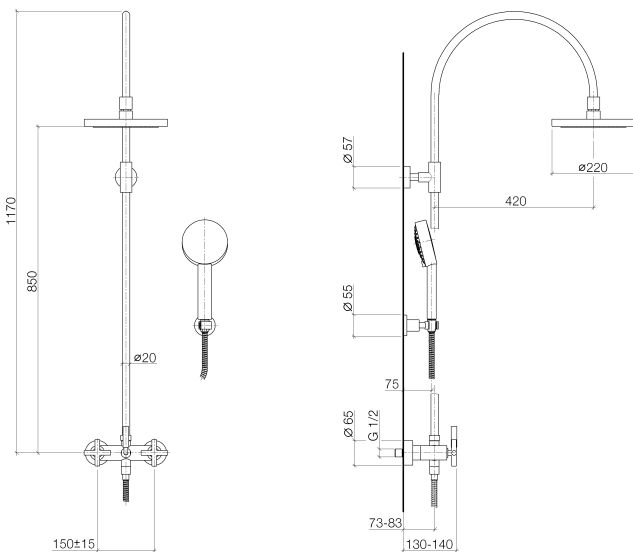

Shower - Tara.

Shower mixer for wall-mounted installation with rainhead and hand shower set - black matte

Article number: 26 621 892-33 0010

black matte

Accessory is required for this item.

Discontinued items available to order until 30.06.2020

Dimensional drawing

All dimensions in mm / inch = mm x 0,0394

Shower - Tara.

Shower mixer for wall-mounted installation with rainhead and hand shower set - black matte

Article number: 26 621 892-33 0010

Shower - Tara.

Shower mixer for wall-mounted installation with rainhead and hand shower set - black matte

Article number: 26 621 892-33 0010

35 080 970-90 0010

Rough-in adapter -

Spare parts list

Number	Item Number	Designation	Number of units
1	04 12 05 092 10-33	shower	1
2	09 23 01 039 90	sieve	1
3	09 24 03 177 20-33	adaptor	1
4	04 28 22 097 20-33	spout	1
5	09 14 10 011 90	seal	1
6	90 17 11 037 00-33	holder	1
7	90 28 22 096 00-33	pipe	1
8	04 17 10 020 01-33	fitting	1
9	09 14 20 026 90	seal	1
10	28 050 892-33	Wall bracket - black matte	1
11	09 30 02 072-33	Metal shower hose 1/2" x 3/8" x 49-1/4" - black matte	1
12	28 014 979-33	Hand shower - black matte	1