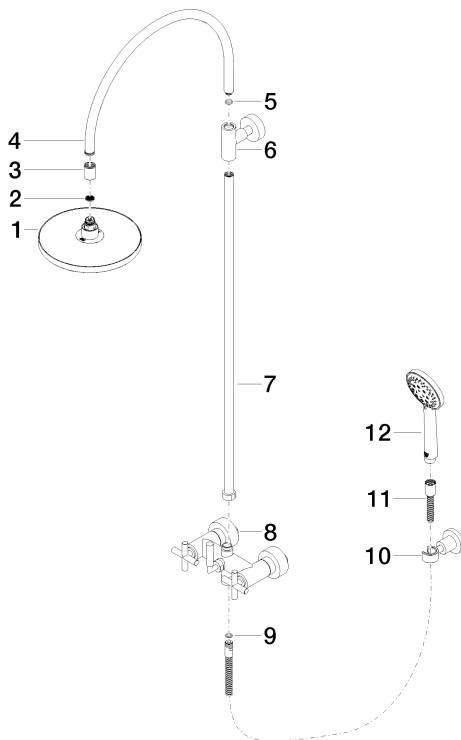

Shower - Tara.

Shower mixer for wall-mounted installation with rainhead and hand shower set - black matte

Article number: 26 621 892-33 0010

black matte

Accessory is required for this item.

Discontinued items available to order until 30.06.2020

Dimensional drawing

All dimensions in mm / inch = mm x 0,0394

Shower - Tara.

Shower mixer for wall-mounted installation with rainhead and hand shower set - black matte

Article number: 26 621 892-33 0010

Shower - Tara.

Shower mixer for wall-mounted installation with rainhead and hand shower set - black matte

Article number: 26 621 892-33 0010

35 080 970-90 0010

Rough-in adapter -

Spare parts list

Number	Item Number	Designation	Number of units
1	04 12 05 092 10-33	shower	1
2	09 23 01 039 90	sieve	1
3	09 24 03 177 20-33	adaptor	1
4	04 28 22 097 20-33	spout	1
5	09 14 10 011 90	seal	1
6	90 17 11 037 00-33	holder	1
7	90 28 22 096 00-33	pipe	1
8	04 17 10 020 01-33	fitting	1
9	09 14 20 026 90	seal	1
10	28 050 892-33	Wall bracket - black matte	1
11	09 30 02 072-33	Metal shower hose 1/2" x 3/8" x 49-1/4" - black matte	1
12	28 014 979-33	Hand shower - black matte	1