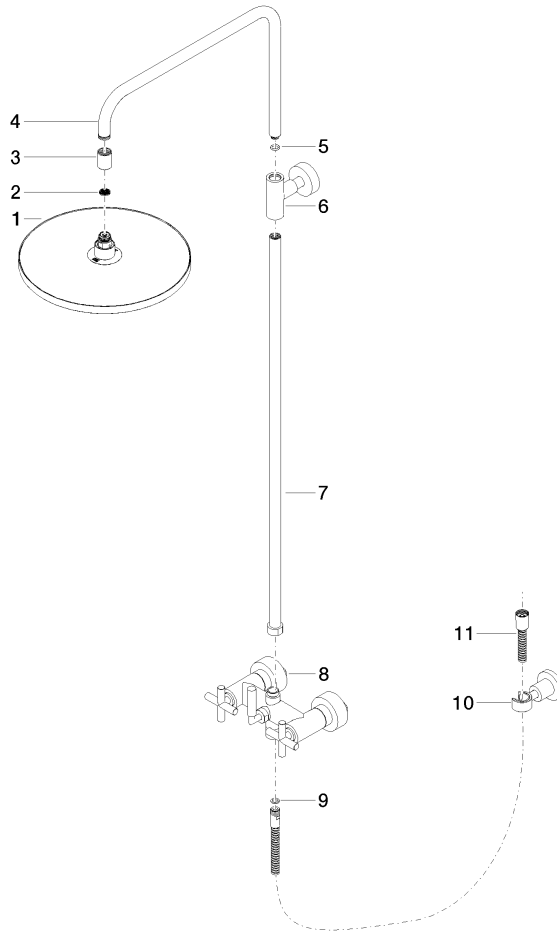

TARA Shower pipe 300 mm - Chrome

26 623 892 Product version from 4/1/2024

- shower with fixed riser projection 420mm
- overhead shower: rain flow
- rain shower Ø 300 mm
- rain shower with anti-scale system
- max. rainshower flow 6.8 l/min
- Function from: 6.5 l/min
- rotary diverter for fixed-riser shower/hand shower
- height of fittings up to rain shower (bottom edge) 1007mm
- height of fittings up to top edge of elbow 1167mm
- rosette for shower holder Ø 55mm
- rosette for wall mounting Ø 57mm
- rosette for shower mixer Ø 65mm
- gauge 150 mm - 13 mm
- 1500 mm metal shower hose
- 1/2" connection
- Pipe diameter 20 mm
- quick clearing

This article does not include a hand shower!

Intrinsic protection against back flow.

	Chrome	26 623 892-00 0010
	Brushed Platinum	26 623 892-06 0010
	Platinum	26 623 892-08 0010
	Dark Chrome	26 623 892-19 0010
	Brushed Durabrass (23kt Gold)	26 623 892-28 0010
	Matte Black	26 623 892-33 0010
	Brushed Bronze	26 623 892-42 0010
	Brushed Champagne (22kt Gold)	26 623 892-46 0010
	Champagne (22kt Gold)	26 623 892-47 0010
	Brushed Chrome	26 623 892-93 0010
	Brushed Dark Platinum	26 623 892-99 0010

TARA Shower pipe 300 mm - Chrome

26 623 892 Product version from 4/1/2024

mm [inches]
1:10

TARA Shower pipe 300 mm - Chrome

26 623 892 Product version from 4/1/2024

Parts for other finishes can be found here: [Brushed](#) [Platinum](#)

Spare parts list

No.	Item Number	Name	Quantity used	Delivery time
1	04 12 05 091 10-00	shower	1	10
2	09 23 01 039 90	sieve	1	2
3	09 24 03 177 20-00	adaptor	1	10
4	04 28 22 101 20-00	spout	1	10
5	90 14 10 011 00 90	seal	1	2
6	90 17 11 037 00-00	holder	1	10
7	90 28 22 096 00-00	pipe	1	10
8	04 17 10 020 01-00	fitting	1	10
9	90 14 20 026 00 90	seal	1	2
10	28 050 892-00	TARA Wall bracket - Chrome	1	10
11	28 304 970-00	Metal shower hose 1/2" x 3/8" x 1500 mm - Chrome	1	2