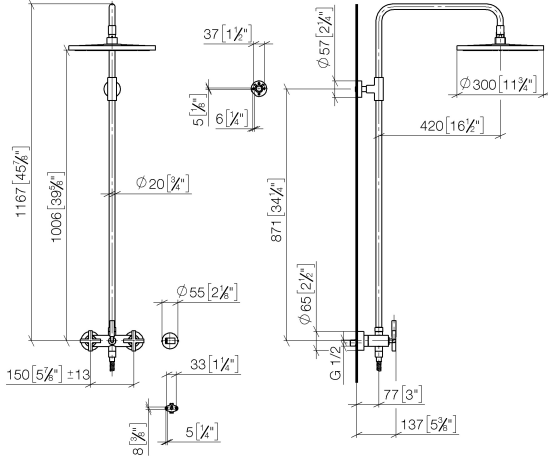

TARA Shower pipe 300 mm - Chrome

26 623 892 Product version from 4/1/2024

- shower with fixed riser projection 420mm
- overhead shower: rain flow
- rain shower Ø 300 mm
- rain shower with anti-scale system
- max. rainshower flow 6.8 l/min
- Function from: 6.5 l/min
- rotary diverter for fixed-riser shower/hand shower
- height of fittings up to rain shower (bottom edge) 1007mm
- height of fittings up to top edge of elbow 1167mm
- rosette for shower holder Ø 55mm
- rosette for wall mounting Ø 57mm
- rosette for shower mixer Ø 65mm
- gauge 150 mm - 13 mm
- 1500 mm metal shower hose
- 1/2" connection
- Pipe diameter 20 mm
- quick clearing

This article does not include a hand shower!

Intrinsic protection against back flow.

	Chrome	26 623 892-00 0010
	Brushed Platinum	26 623 892-06 0010
	Platinum	26 623 892-08 0010
	Dark Chrome	26 623 892-19 0010
	Brushed Durabrass (23kt Gold)	26 623 892-28 0010
	Matte Black	26 623 892-33 0010
	Brushed Bronze	26 623 892-42 0010
	Brushed Champagne (22kt Gold)	26 623 892-46 0010
	Champagne (22kt Gold)	26 623 892-47 0010
	Brushed Chrome	26 623 892-93 0010
	Brushed Dark Platinum	26 623 892-99 0010

TARA Shower pipe 300 mm - Chrome

26 623 892 Product version from 4/1/2024

mm [inches]
1:10

TARA Shower pipe 300 mm - Chrome

26 623 892 Product version from 4/1/2024

Parts for other finishes can be found here: [Brushed](#) [Platinum](#)

Spare parts list

No.	Item Number	Name	Quantity used	Delivery time
1	04 12 05 091 10-00	shower	1	10
2	09 23 01 039 90	sieve	1	2
3	09 24 03 177 20-00	adaptor	1	10
4	04 28 22 101 20-00	spout	1	10
5	90 14 10 011 00 90	seal	1	2
6	90 17 11 037 00-00	holder	1	10
7	90 28 22 096 00-00	pipe	1	10
8	04 17 10 020 01-00	fitting	1	10
9	90 14 20 026 00 90	seal	1	2
10	28 050 892-00	TARA Wall bracket - Chrome	1	10
11	28 304 970-00	Metal shower hose 1/2" x 3/8" x 1500 mm - Chrome	1	2