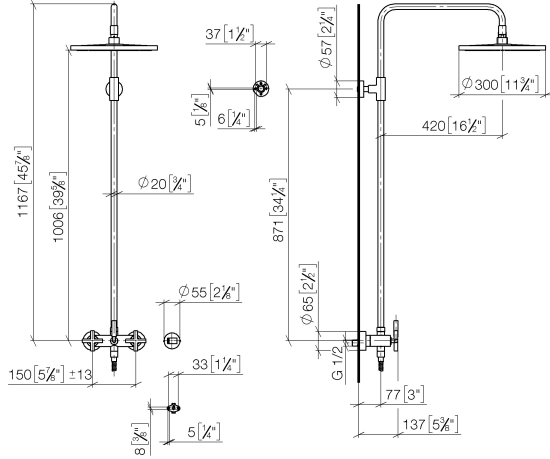

TARA Shower pipe 300 mm - Brushed Platinum

26 623 892 Product version from 4/1/2024

- shower with fixed riser projection 420mm
- overhead shower: rain flow
- rain shower Ø 300 mm
- rain shower with anti-scale system
- max. rainshower flow 6.8 l/min
- Function from: 6.5 l/min
- rotary diverter for fixed-riser shower/hand shower
- height of fittings up to rain shower (bottom edge) 1007mm
- height of fittings up to top edge of elbow 1167mm
- rosette for shower holder Ø 55mm
- rosette for wall mounting Ø 57mm
- rosette for shower mixer Ø 65mm
- gauge 150 mm - 13 mm
- 1500 mm metal shower hose
- 1/2" connection
- Pipe diameter 20 mm
- quick clearing

This article does not include a hand shower!

Intrinsic protection against back flow.

	Brushed Platinum	26 623 892-06 0010
	Chrome	26 623 892-00 0010
	Platinum	26 623 892-08 0010
	Dark Chrome	26 623 892-19 0010
	Brushed Durabrass (23kt Gold)	26 623 892-28 0010
	Matte Black	26 623 892-33 0010
	Brushed Bronze	26 623 892-42 0010
	Brushed Champagne (22kt Gold)	26 623 892-46 0010
	Champagne (22kt Gold)	26 623 892-47 0010
	Brushed Chrome	26 623 892-93 0010
	Brushed Dark Platinum	26 623 892-99 0010

TARA Shower pipe 300 mm - Brushed Platinum

26 623 892 Product version from 4/1/2024

mm [inches]
1:10

TARA Shower pipe 300 mm - Brushed Platinum

26 623 892 Product version from 4/1/2024

Parts for other finishes can be found here: [Chrome](#)

Spare parts list

No.	Item Number	Name	Quantity used	Delivery time
1	04 12 05 091 10-06	shower	1	10
2	09 23 01 039 90	sieve	1	2
3	09 24 03 177 20-06	adaptor	1	10
4	04 28 22 101 20-06	spout	1	10
5	90 14 10 011 00 90	seal	1	2
6	90 17 11 037 00-06	holder	1	10
7	90 28 22 096 00-06	pipe	1	10
8	04 17 10 020 01-06	fitting	1	10
9	90 14 20 026 00 90	seal	1	2
10	28 050 892-06	TARA Wall bracket - Brushed Platinum	1	10
11	28 304 970-06	Metal shower hose 1/2" x 3/8" x 1500 mm - Brushed Platinum	1	2