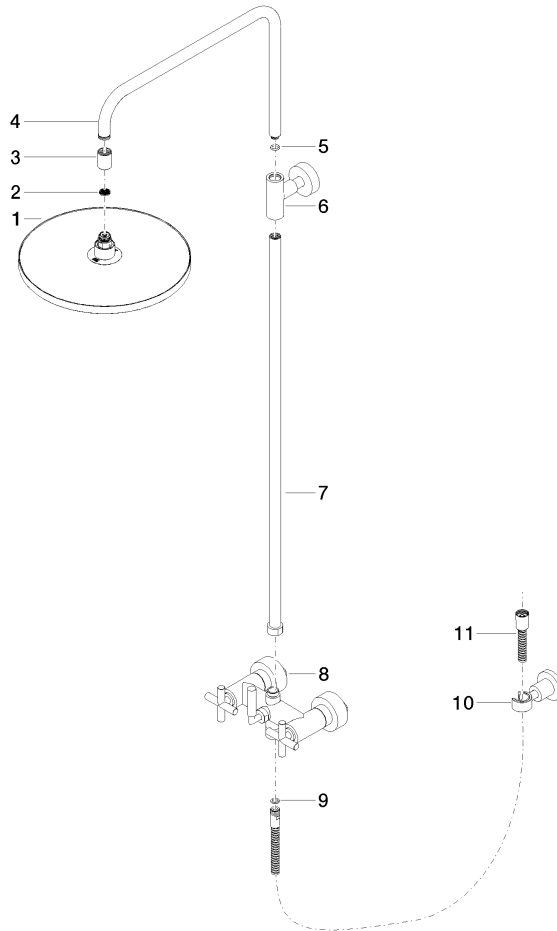

TARA Shower pipe 300 mm - Brushed Platinum

26 623 892 Product version from 4/1/2024

- shower with fixed riser projection 420mm
- overhead shower: rain flow
- rain shower Ø 300 mm
- rain shower with anti-scale system
- max. rainshower flow 6.8 l/min
- Function from: 6.5 l/min
- rotary diverter for fixed-riser shower/hand shower
- height of fittings up to rain shower (bottom edge) 1007mm
- height of fittings up to top edge of elbow 1167mm
- rosette for shower holder Ø 55mm
- rosette for wall mounting Ø 57mm
- rosette for shower mixer Ø 65mm
- gauge 150 mm - 13 mm
- 1500 mm metal shower hose
- 1/2" connection
- Pipe diameter 20 mm
- quick clearing

This article does not include a hand shower!

Intrinsic protection against back flow.

	Brushed Platinum	26 623 892-06 0010
	Chrome	26 623 892-00 0010
	Platinum	26 623 892-08 0010
	Dark Chrome	26 623 892-19 0010
	Brushed Durabrass (23kt Gold)	26 623 892-28 0010
	Matte Black	26 623 892-33 0010
	Brushed Bronze	26 623 892-42 0010
	Brushed Champagne (22kt Gold)	26 623 892-46 0010
	Champagne (22kt Gold)	26 623 892-47 0010
	Brushed Chrome	26 623 892-93 0010
	Brushed Dark Platinum	26 623 892-99 0010

TARA Shower pipe 300 mm - Brushed Platinum

26 623 892 Product version from 4/1/2024

mm [inches]
1:10

TARA Shower pipe 300 mm - Brushed Platinum

26 623 892 Product version from 4/1/2024

Parts for other finishes can be found here: [Chrome](#)

Spare parts list

No.	Item Number	Name	Quantity used	Delivery time
1	04 12 05 091 10-06	shower	1	10
2	09 23 01 039 90	sieve	1	2
3	09 24 03 177 20-06	adaptor	1	10
4	04 28 22 101 20-06	spout	1	10
5	90 14 10 011 00 90	seal	1	2
6	90 17 11 037 00-06	holder	1	10
7	90 28 22 096 00-06	pipe	1	10
8	04 17 10 020 01-06	fitting	1	10
9	90 14 20 026 00 90	seal	1	2
10	28 050 892-06	TARA Wall bracket - Brushed Platinum	1	10
11	28 304 970-06	Metal shower hose 1/2" x 3/8" x 1500 mm - Brushed Platinum	1	2