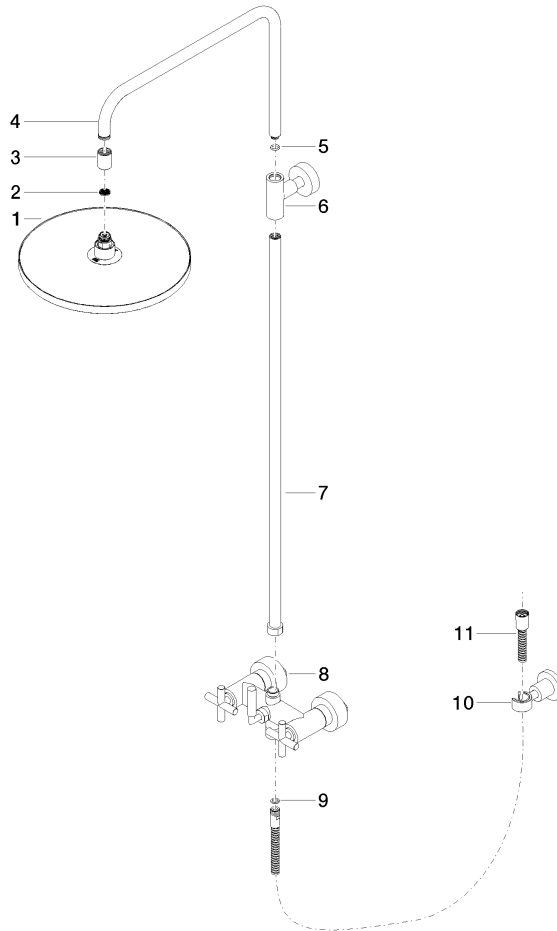

## TARA Shower pipe 300 mm - Platinum

26 623 892 Product version from 4/1/2024

- shower with fixed riser projection 420mm
- overhead shower: rain flow
- rain shower Ø 300 mm
- rain shower with anti-scale system
- max. rainshower flow 6.8 l/min
- Function from: 6.5 l/min
- rotary diverter for fixed-riser shower/hand shower
- height of fittings up to rain shower (bottom edge) 1007mm
- height of fittings up to top edge of elbow 1167mm
- rosette for shower holder Ø 55mm
- rosette for wall mounting Ø 57mm
- rosette for shower mixer Ø 65mm
- gauge 150 mm - 13 mm
- 1500 mm metal shower hose
- 1/2" connection
- Pipe diameter 20 mm
- quick clearing

This article does not include a hand shower!

Intrinsic protection against back flow.

	Platinum	26 623 892-08 0010
	Chrome	26 623 892-00 0010
	Brushed Platinum	26 623 892-06 0010
	Dark Chrome	26 623 892-19 0010
	Brushed Durabronze (23kt Gold)	26 623 892-28 0010
	Matte Black	26 623 892-33 0010
	Brushed Bronze	26 623 892-42 0010
	Brushed Champagne (22kt Gold)	26 623 892-46 0010
	Champagne (22kt Gold)	26 623 892-47 0010
	Brushed Chrome	26 623 892-93 0010
	Brushed Dark Platinum	26 623 892-99 0010

## TARA Shower pipe 300 mm - Platinum

26 623 892 Product version from 4/1/2024

Parts for other finishes can be found here: [Chrome](#)

### Spare parts list

No.	Item Number	Name	Quantity used	Delivery time
1	04 12 05 091 10-08	shower	1	40
2	09 23 01 039 90	sieve	1	2
3	09 24 03 177 20-08	adaptor	1	40
4	04 28 22 101 20-08	spout	1	40
5	90 14 10 011 00 90	seal	1	2
6	90 17 11 037 00-08	holder	1	-
Spare part can no longer be ordered, please order the replacement item				
7	90 28 22 096 00-08	pipe	1	-
Spare part can no longer be ordered, please order the replacement item				
8	04 17 10 020 01-08	fitting	1	40
9	90 14 20 026 00 90	seal	1	2
10	28 050 892-08	TARA Wall bracket - Platinum	1	40
11	28 304 970-08	Metal shower hose 1/2" x 3/8" x 1500 mm - Platinum	1	40