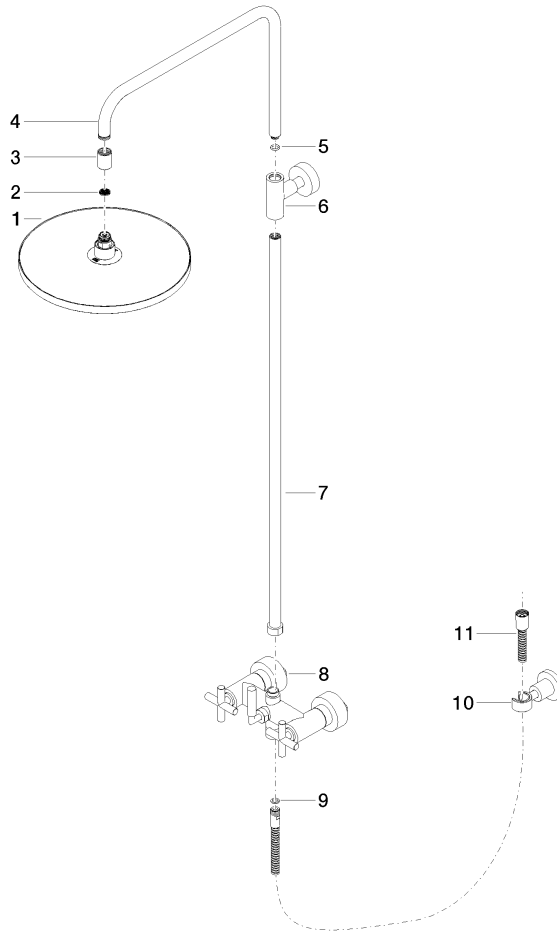

TARA Shower pipe 300 mm - Dark Chrome

26 623 892 Product version from 4/1/2024

- shower with fixed riser projection 420mm
- overhead shower: rain flow
- rain shower Ø 300 mm
- rain shower with anti-scale system
- max. rainshower flow 6.8 l/min
- Function from: 6.5 l/min
- rotary diverter for fixed-riser shower/hand shower
- height of fittings up to rain shower (bottom edge) 1007mm
- height of fittings up to top edge of elbow 1167mm
- rosette for shower holder Ø 55mm
- rosette for wall mounting Ø 57mm
- rosette for shower mixer Ø 65mm
- gauge 150 mm - 13 mm
- 1500 mm metal shower hose
- 1/2" connection
- Pipe diameter 20 mm
- quick clearing

This article does not include a hand shower!

Intrinsic protection against back flow.

	Dark Chrome	26 623 892-19 0010
	Chrome	26 623 892-00 0010
	Brushed Platinum	26 623 892-06 0010
	Platinum	26 623 892-08 0010
	Brushed Durabronze (23kt Gold)	26 623 892-28 0010
	Matte Black	26 623 892-33 0010
	Brushed Bronze	26 623 892-42 0010
	Brushed Champagne (22kt Gold)	26 623 892-46 0010
	Champagne (22kt Gold)	26 623 892-47 0010
	Brushed Chrome	26 623 892-93 0010
	Brushed Dark Platinum	26 623 892-99 0010

TARA Shower pipe 300 mm - Dark Chrome

26 623 892 Product version from 4/1/2024

mm [inches]
1:10

TARA Shower pipe 300 mm - Dark Chrome

26 623 892 Product version from 4/1/2024

Parts for other finishes can be found here: [Chrome](#)

Spare parts list

No.	Item Number	Name	Quantity used	Delivery time
1	04 12 05 091 10-19	shower	1	20
2	09 23 01 039 90	sieve	1	2
3	09 24 03 177 20-19	adaptor	1	20
4	04 28 22 101 20-19	spout	1	20
5	90 14 10 011 00 90	seal	1	2
6	90 17 11 037 00-19	holder	1	20
7	90 28 22 096 00-19	pipe	1	20
8	04 17 10 020 01-19	fitting	1	20
9	90 14 20 026 00 90	seal	1	2
10	28 050 892-19	TARA Wall bracket - Dark Chrome	1	20
11	28 304 970-19	Metal shower hose 1/2" x 3/8" x 1500 mm - Dark Chrome	1	20