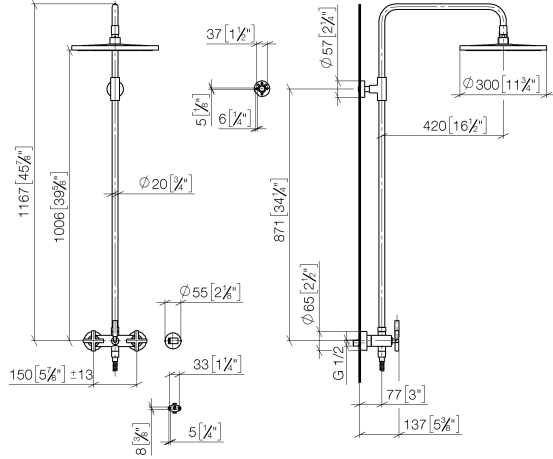

TARA Shower pipe 300 mm - Dark Chrome

26 623 892 Product version from 4/1/2024

- shower with fixed riser projection 420mm
- overhead shower: rain flow
- rain shower Ø 300 mm
- rain shower with anti-scale system
- max. rainshower flow 6.8 l/min
- Function from: 6.5 l/min
- rotary diverter for fixed-riser shower/hand shower
- height of fittings up to rain shower (bottom edge) 1007mm
- height of fittings up to top edge of elbow 1167mm
- rosette for shower holder Ø 55mm
- rosette for wall mounting Ø 57mm
- rosette for shower mixer Ø 65mm
- gauge 150 mm - 13 mm
- 1500 mm metal shower hose
- 1/2" connection
- Pipe diameter 20 mm
- quick clearing

This article does not include a hand shower!

Intrinsic protection against back flow.

	Dark Chrome	26 623 892-19 0010
	Chrome	26 623 892-00 0010
	Brushed Platinum	26 623 892-06 0010
	Platinum	26 623 892-08 0010
	Brushed Durabronze (23kt Gold)	26 623 892-28 0010
	Matte Black	26 623 892-33 0010
	Brushed Bronze	26 623 892-42 0010
	Brushed Champagne (22kt Gold)	26 623 892-46 0010
	Champagne (22kt Gold)	26 623 892-47 0010
	Brushed Chrome	26 623 892-93 0010
	Brushed Dark Platinum	26 623 892-99 0010

TARA Shower pipe 300 mm - Dark Chrome

26 623 892 Product version from 4/1/2024

mm [inches]
1:10

TARA Shower pipe 300 mm - Dark Chrome

26 623 892 Product version from 4/1/2024

Parts for other finishes can be found here: [Chrome](#)

Spare parts list

No.	Item Number	Name	Quantity used	Delivery time
1	04 12 05 091 10-19	shower	1	20
2	09 23 01 039 90	sieve	1	2
3	09 24 03 177 20-19	adaptor	1	20
4	04 28 22 101 20-19	spout	1	20
5	90 14 10 011 00 90	seal	1	2
6	90 17 11 037 00-19	holder	1	20
7	90 28 22 096 00-19	pipe	1	20
8	04 17 10 020 01-19	fitting	1	20
9	90 14 20 026 00 90	seal	1	2
10	28 050 892-19	TARA Wall bracket - Dark Chrome	1	20
11	28 304 970-19	Metal shower hose 1/2" x 3/8" x 1500 mm - Dark Chrome	1	20