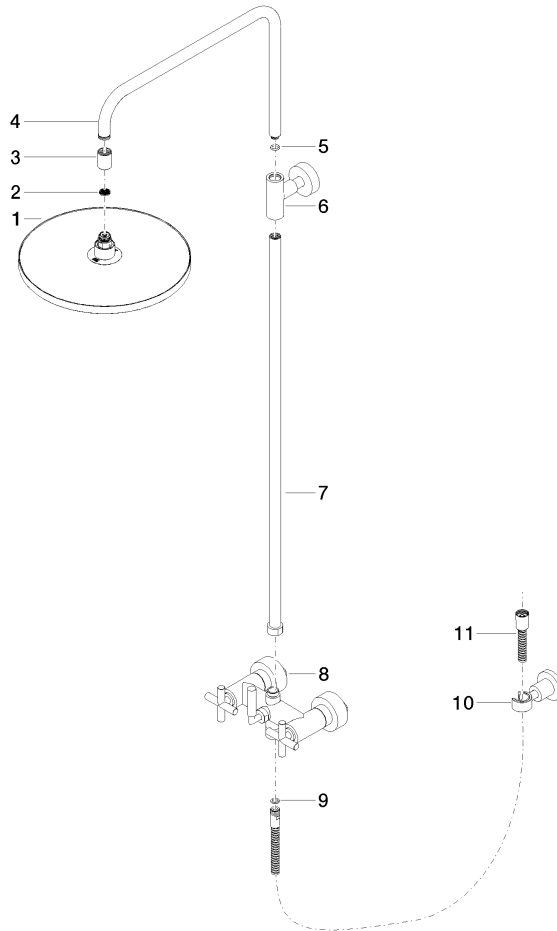

TARA Shower pipe 300 mm - Brushed Durabronze (23kt Gold)

26 623 892 Product version from 4/1/2024

- shower with fixed riser projection 420mm
- overhead shower: rain flow
- rain shower Ø 300 mm
- rain shower with anti-scale system
- max. rainshower flow 6.8 l/min
- Function from: 6.5 l/min
- rotary diverter for fixed-riser shower/hand shower
- height of fittings up to rain shower (bottom edge) 1007mm
- height of fittings up to top edge of elbow 1167mm
- rosette for shower holder Ø 55mm
- rosette for wall mounting Ø 57mm
- rosette for shower mixer Ø 65mm
- gauge 150 mm - 13 mm
- 1500 mm metal shower hose
- 1/2" connection
- Pipe diameter 20 mm
- quick clearing

TARA Shower pipe 300 mm - Brushed Durabronz (23kt Gold)

26 623 892 Product version from 4/1/2024

mm [inches]
1:10

TARA Shower pipe 300 mm - Brushed Durabronz (23kt Gold)

26 623 892 Product version from 4/1/2024

Parts for other finishes can be found here: [Chrome](#)

Spare parts list

| No. | Item Number | Name | Quantity used | Delivery time |
|-----|--------------------|-------------------------------------------------------------------------|---------------|---------------|
| 1 | 04 12 05 091 10-28 | shower | 1 | 20 |
| 2 | 09 23 01 039 90 | sieve | 1 | 2 |
| 3 | 09 24 03 177 20-28 | adaptor | 1 | 20 |
| 4 | 04 28 22 101 20-28 | spout | 1 | 20 |
| 5 | 90 14 10 011 00 90 | seal | 1 | 2 |
| 6 | 90 17 11 037 00-28 | holder | 1 | 20 |
| 7 | 90 28 22 096 00-28 | pipe | 1 | 20 |
| 8 | 04 17 10 020 01-28 | fitting | 1 | 20 |
| 9 | 90 14 20 026 00 90 | seal | 1 | 2 |
| 10 | 28 050 892-28 | TARA Wall bracket - Brushed Durabronz (23kt Gold) | 1 | 20 |
| 11 | 28 304 970-28 | Metal shower hose 1/2" x 3/8" x 1500 mm - Brushed Durabronz (23kt Gold) | 1 | 20 |