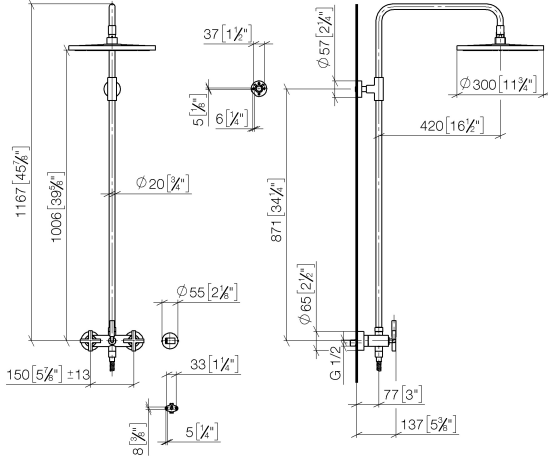

TARA Shower pipe 300 mm - Brushed Durabronze (23kt Gold)

26 623 892 Product version from 4/1/2024

- shower with fixed riser projection 420mm
- overhead shower: rain flow
- rain shower Ø 300 mm
- rain shower with anti-scale system
- max. rainshower flow 6.8 l/min
- Function from: 6.5 l/min
- rotary diverter for fixed-riser shower/hand shower
- height of fittings up to rain shower (bottom edge) 1007mm
- height of fittings up to top edge of elbow 1167mm
- rosette for shower holder Ø 55mm
- rosette for wall mounting Ø 57mm
- rosette for shower mixer Ø 65mm
- gauge 150 mm - 13 mm
- 1500 mm metal shower hose
- 1/2" connection
- Pipe diameter 20 mm
- quick clearing

TARA Shower pipe 300 mm - Brushed Durabronz (23kt Gold)

26 623 892 Product version from 4/1/2024

mm [inches]
1:10

TARA Shower pipe 300 mm - Brushed Durabronz (23kt Gold)

26 623 892 Product version from 4/1/2024

Parts for other finishes can be found here: [Chrome](#)

Spare parts list

| No. | Item Number | Name | Quantity used | Delivery time |
|-----|--------------------|-------------------------------------------------------------------------|---------------|---------------|
| 1 | 04 12 05 091 10-28 | shower | 1 | 20 |
| 2 | 09 23 01 039 90 | sieve | 1 | 2 |
| 3 | 09 24 03 177 20-28 | adaptor | 1 | 20 |
| 4 | 04 28 22 101 20-28 | spout | 1 | 20 |
| 5 | 90 14 10 011 00 90 | seal | 1 | 2 |
| 6 | 90 17 11 037 00-28 | holder | 1 | 20 |
| 7 | 90 28 22 096 00-28 | pipe | 1 | 20 |
| 8 | 04 17 10 020 01-28 | fitting | 1 | 20 |
| 9 | 90 14 20 026 00 90 | seal | 1 | 2 |
| 10 | 28 050 892-28 | TARA Wall bracket - Brushed Durabronz (23kt Gold) | 1 | 20 |
| 11 | 28 304 970-28 | Metal shower hose 1/2" x 3/8" x 1500 mm - Brushed Durabronz (23kt Gold) | 1 | 20 |