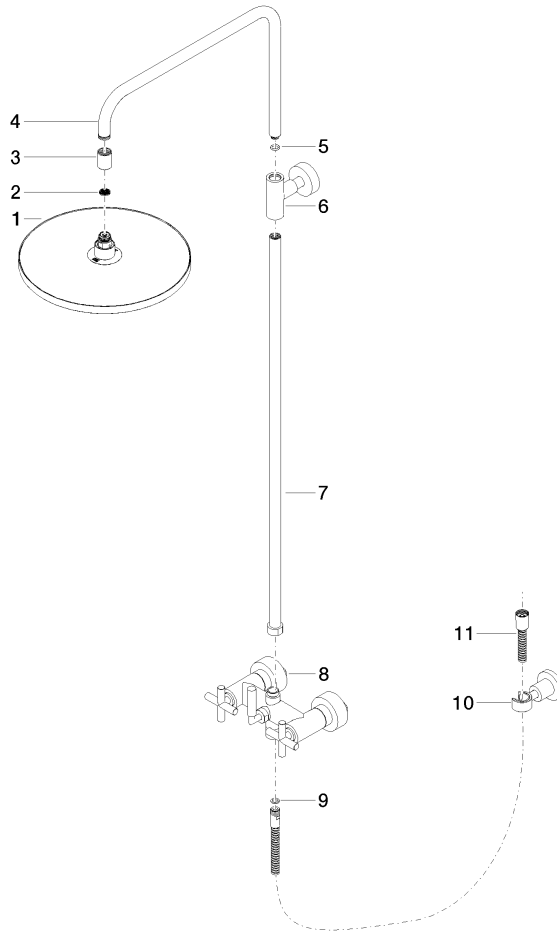

TARA Shower pipe 300 mm - Matte Black

26 623 892 Product version from 4/1/2024

- shower with fixed riser projection 420mm
- overhead shower: rain flow
- rain shower Ø 300 mm
- rain shower with anti-scale system
- max. rainshower flow 6.8 l/min
- Function from: 6.5 l/min
- rotary diverter for fixed-riser shower/hand shower
- height of fittings up to rain shower (bottom edge) 1007mm
- height of fittings up to top edge of elbow 1167mm
- rosette for shower holder Ø 55mm
- rosette for wall mounting Ø 57mm
- rosette for shower mixer Ø 65mm
- gauge 150 mm - 13 mm
- 1500 mm metal shower hose
- 1/2" connection
- Pipe diameter 20 mm
- quick clearing

This article does not include a hand shower!

Intrinsic protection against back flow.

	Matte Black	26 623 892-33 0010
	Chrome	26 623 892-00 0010
	Brushed Platinum	26 623 892-06 0010
	Platinum	26 623 892-08 0010
	Dark Chrome	26 623 892-19 0010
	Brushed Durabronze (23kt Gold)	26 623 892-28 0010
	Brushed Bronze	26 623 892-42 0010
	Brushed Champagne (22kt Gold)	26 623 892-46 0010
	Champagne (22kt Gold)	26 623 892-47 0010
	Brushed Chrome	26 623 892-93 0010
	Brushed Dark Platinum	26 623 892-99 0010

TARA Shower pipe 300 mm - Matte Black

26 623 892 Product version from 4/1/2024

Parts for other finishes can be found here: [Chrome](#)

Spare parts list

No.	Item Number	Name	Quantity used	Delivery time
1	04 12 05 091 10-33	shower	1	30
2	09 23 01 039 90	sieve	1	2
3	09 24 03 177 20-33	adaptor	1	30
4	04 28 22 101 20-33	spout	1	30
5	90 14 10 011 00 90	seal	1	2
6	90 17 11 037 00-33	holder	1	-
Spare part can no longer be ordered, please order the replacement item				
7	90 28 22 096 00-33	pipe	1	30
8	04 17 10 020 01-33	fitting	1	30
9	90 14 20 026 00 90	seal	1	2
10	28 050 892-33	TARA Wall bracket - Matte Black	1	10
11	28 304 970-33	Metal shower hose 1/2" x 3/8" x 1500 mm - Matte Black	1	30