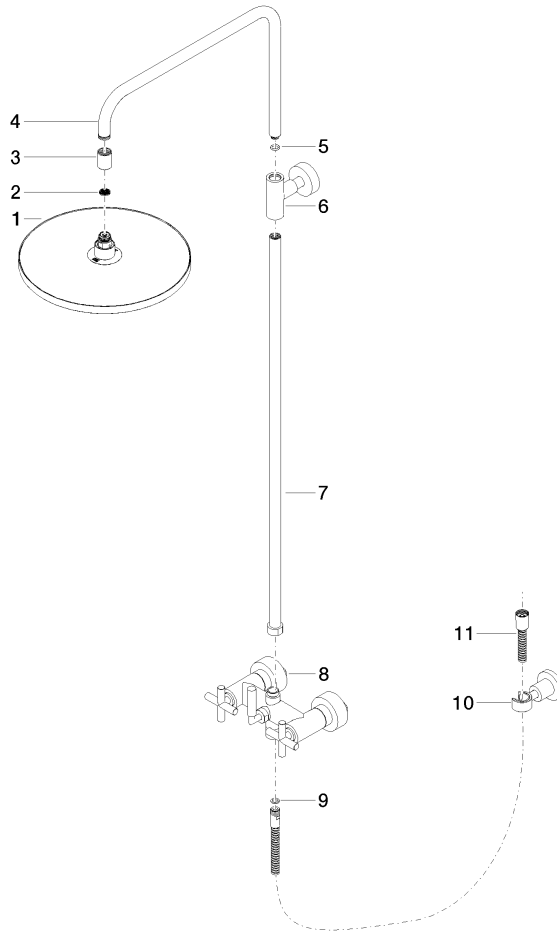

TARA Shower pipe 300 mm - Brushed Champagne (22kt Gold)

26 623 892 Product version from 4/1/2024

- shower with fixed riser projection 420mm
- overhead shower: rain flow
- rain shower Ø 300 mm
- rain shower with anti-scale system
- max. rainshower flow 6.8 l/min
- Function from: 6.5 l/min
- rotary diverter for fixed-riser shower/hand shower
- height of fittings up to rain shower (bottom edge) 1007mm
- height of fittings up to top edge of elbow 1167mm
- rosette for shower holder Ø 55mm
- rosette for wall mounting Ø 57mm
- rosette for shower mixer Ø 65mm
- gauge 150 mm - 13 mm
- 1500 mm metal shower hose
- 1/2" connection
- Pipe diameter 20 mm
- quick clearing

TARA Shower pipe 300 mm - Brushed Champagne (22kt Gold)

26 623 892 Product version from 4/1/2024

mm [inches]
1:10

TARA Shower pipe 300 mm - Brushed Champagne (22kt Gold)

26 623 892 Product version from 4/1/2024

Parts for other finishes can be found here: [Chrome](#)

Spare parts list

No.	Item Number	Name	Quantity used	Delivery time
1	04 12 05 091 10-46	shower	1	30
2	09 23 01 039 90	sieve	1	2
3	09 24 03 177 20-46	adaptor	1	30
4	04 28 22 101 20-46	spout	1	30
5	90 14 10 011 00 90	seal	1	2
6	90 17 11 037 00-46	holder	1	30
7	90 28 22 096 00-46	pipe	1	30
8	04 17 10 020 01-46	fitting	1	30
9	90 14 20 026 00 90	seal	1	2
10	28 050 892-46	TARA Wall bracket - Brushed Champagne (22kt Gold)	1	30
11	28 304 970-46	Metal shower hose 1/2" x 3/8" x 1500 mm - Brushed Champagne (22kt Gold)	1	30