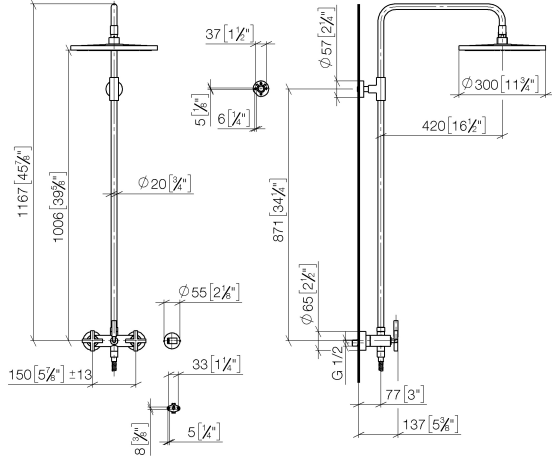

TARA Shower pipe 300 mm - Brushed Champagne (22kt Gold)

26 623 892 Product version from 4/1/2024

- shower with fixed riser projection 420mm
- overhead shower: rain flow
- rain shower Ø 300 mm
- rain shower with anti-scale system
- max. rainshower flow 6.8 l/min
- Function from: 6.5 l/min
- rotary diverter for fixed-riser shower/hand shower
- height of fittings up to rain shower (bottom edge) 1007mm
- height of fittings up to top edge of elbow 1167mm
- rosette for shower holder Ø 55mm
- rosette for wall mounting Ø 57mm
- rosette for shower mixer Ø 65mm
- gauge 150 mm - 13 mm
- 1500 mm metal shower hose
- 1/2" connection
- Pipe diameter 20 mm
- quick clearing

This article does not include a hand shower!

Intrinsic protection against back flow.

	Brushed Champagne (22kt Gold)	26 623 892-46 0010
	Chrome	26 623 892-00 0010
	Brushed Platinum	26 623 892-06 0010
	Platinum	26 623 892-08 0010
	Dark Chrome	26 623 892-19 0010
	Brushed Durabronze (23kt Gold)	26 623 892-28 0010
	Matte Black	26 623 892-33 0010
	Brushed Bronze	26 623 892-42 0010
	Champagne (22kt Gold)	26 623 892-47 0010
	Brushed Chrome	26 623 892-93 0010
	Brushed Dark Platinum	26 623 892-99 0010

TARA Shower pipe 300 mm - Brushed Champagne (22kt Gold)

26 623 892 Product version from 4/1/2024

mm [inches]
1:10

TARA Shower pipe 300 mm - Brushed Champagne (22kt Gold)

26 623 892 Product version from 4/1/2024

Parts for other finishes can be found here: [Chrome](#)

Spare parts list

No.	Item Number	Name	Quantity used	Delivery time
1	04 12 05 091 10-46	shower	1	30
2	09 23 01 039 90	sieve	1	2
3	09 24 03 177 20-46	adaptor	1	30
4	04 28 22 101 20-46	spout	1	30
5	90 14 10 011 00 90	seal	1	2
6	90 17 11 037 00-46	holder	1	30
7	90 28 22 096 00-46	pipe	1	30
8	04 17 10 020 01-46	fitting	1	30
9	90 14 20 026 00 90	seal	1	2
10	28 050 892-46	TARA Wall bracket - Brushed Champagne (22kt Gold)	1	30
11	28 304 970-46	Metal shower hose 1/2" x 3/8" x 1500 mm - Brushed Champagne (22kt Gold)	1	30