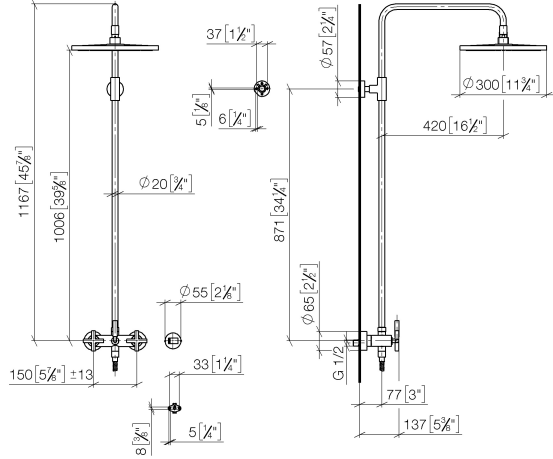

TARA Shower pipe 300 mm - Brushed Chrome

26 623 892 Product version from 4/1/2024

- shower with fixed riser projection 420mm
- overhead shower: rain flow
- rain shower Ø 300 mm
- rain shower with anti-scale system
- max. rainshower flow 6.8 l/min
- Function from: 6.5 l/min
- rotary diverter for fixed-riser shower/hand shower
- height of fittings up to rain shower (bottom edge) 1007mm
- height of fittings up to top edge of elbow 1167mm
- rosette for shower holder Ø 55mm
- rosette for wall mounting Ø 57mm
- rosette for shower mixer Ø 65mm
- gauge 150 mm - 13 mm
- 1500 mm metal shower hose
- 1/2" connection
- Pipe diameter 20 mm
- quick clearing

This article does not include a hand shower!

Intrinsic protection against back flow.

	Brushed Chrome	26 623 892-93 0010
	Chrome	26 623 892-00 0010
	Brushed Platinum	26 623 892-06 0010
	Platinum	26 623 892-08 0010
	Dark Chrome	26 623 892-19 0010
	Brushed Durabronze (23kt Gold)	26 623 892-28 0010
	Matte Black	26 623 892-33 0010
	Brushed Bronze	26 623 892-42 0010
	Brushed Champagne (22kt Gold)	26 623 892-46 0010
	Champagne (22kt Gold)	26 623 892-47 0010
	Brushed Dark Platinum	26 623 892-99 0010

TARA Shower pipe 300 mm - Brushed Chrome

26 623 892 Product version from 4/1/2024

mm [inches]
1:10

TARA Shower pipe 300 mm - Brushed Chrome

26 623 892 Product version from 4/1/2024

Parts for other finishes can be found here: [Chrome](#)

Spare parts list

No.	Item Number	Name	Quantity used	Delivery time
1	04 12 05 091 10-93	shower	1	20
2	09 23 01 039 90	sieve	1	2
3	09 24 03 177 20-93	adaptor	1	20
4	04 28 22 101 20-93	spout	1	20
5	90 14 10 011 00 90	seal	1	2
6	90 17 11 037 00-93	holder	1	20
7	90 28 22 096 00-93	pipe	1	20
8	04 17 10 020 01-93	fitting	1	20
9	90 14 20 026 00 90	seal	1	2
10	28 050 892-93	TARA Wall bracket - Brushed Chrome	1	20
11	28 304 970-93	Metal shower hose 1/2" x 3/8" x 1500 mm - Brushed Chrome	1	20