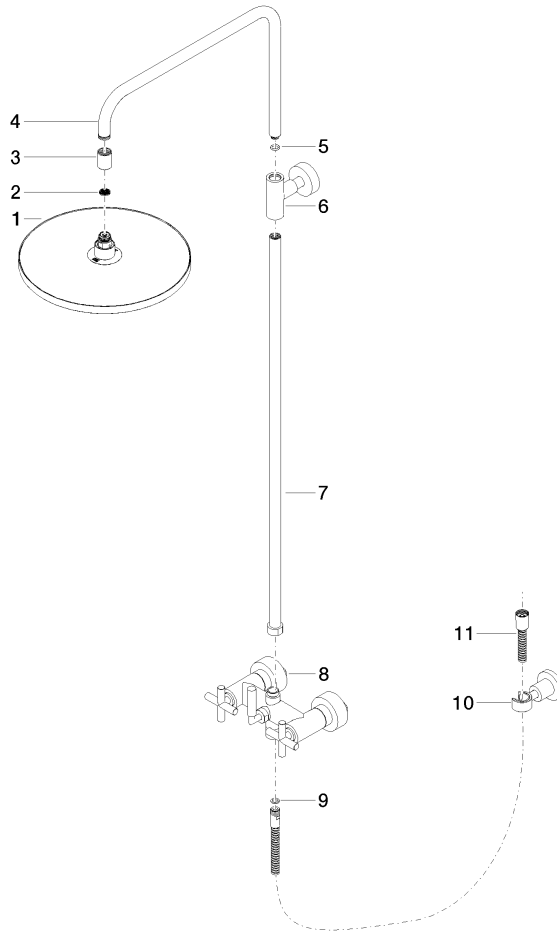

TARA Shower pipe 300 mm - Brushed Chrome

26 623 892 Product version from 4/1/2024

- shower with fixed riser projection 420mm
- overhead shower: rain flow
- rain shower Ø 300 mm
- rain shower with anti-scale system
- max. rainshower flow 6.8 l/min
- Function from: 6.5 l/min
- rotary diverter for fixed-riser shower/hand shower
- height of fittings up to rain shower (bottom edge) 1007mm
- height of fittings up to top edge of elbow 1167mm
- rosette for shower holder Ø 55mm
- rosette for wall mounting Ø 57mm
- rosette for shower mixer Ø 65mm
- gauge 150 mm - 13 mm
- 1500 mm metal shower hose
- 1/2" connection
- Pipe diameter 20 mm
- quick clearing

This article does not include a hand shower!

Intrinsic protection against back flow.

	Brushed Chrome	26 623 892-93 0010
	Chrome	26 623 892-00 0010
	Brushed Platinum	26 623 892-06 0010
	Platinum	26 623 892-08 0010
	Dark Chrome	26 623 892-19 0010
	Brushed Durabronze (23kt Gold)	26 623 892-28 0010
	Matte Black	26 623 892-33 0010
	Brushed Bronze	26 623 892-42 0010
	Brushed Champagne (22kt Gold)	26 623 892-46 0010
	Champagne (22kt Gold)	26 623 892-47 0010
	Brushed Dark Platinum	26 623 892-99 0010

TARA Shower pipe 300 mm - Brushed Chrome

26 623 892 Product version from 4/1/2024

mm [inches]
1:10

TARA Shower pipe 300 mm - Brushed Chrome

26 623 892 Product version from 4/1/2024

Parts for other finishes can be found here: [Chrome](#)

Spare parts list

No.	Item Number	Name	Quantity used	Delivery time
1	04 12 05 091 10-93	shower	1	20
2	09 23 01 039 90	sieve	1	2
3	09 24 03 177 20-93	adaptor	1	20
4	04 28 22 101 20-93	spout	1	20
5	90 14 10 011 00 90	seal	1	2
6	90 17 11 037 00-93	holder	1	20
7	90 28 22 096 00-93	pipe	1	20
8	04 17 10 020 01-93	fitting	1	20
9	90 14 20 026 00 90	seal	1	2
10	28 050 892-93	TARA Wall bracket - Brushed Chrome	1	20
11	28 304 970-93	Metal shower hose 1/2" x 3/8" x 1500 mm - Brushed Chrome	1	20