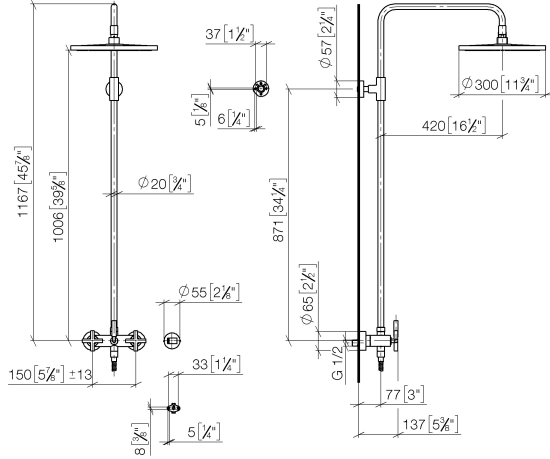

TARA Shower pipe 300 mm - Brushed Dark Platinum

26 623 892 Product version from 4/1/2024

- shower with fixed riser projection 420mm
- overhead shower: rain flow
- rain shower Ø 300 mm
- rain shower with anti-scale system
- max. rainshower flow 6.8 l/min
- Function from: 6.5 l/min
- rotary diverter for fixed-riser shower/hand shower
- height of fittings up to rain shower (bottom edge) 1007mm
- height of fittings up to top edge of elbow 1167mm
- rosette for shower holder Ø 55mm
- rosette for wall mounting Ø 57mm
- rosette for shower mixer Ø 65mm
- gauge 150 mm - 13 mm
- 1500 mm metal shower hose
- 1/2" connection
- Pipe diameter 20 mm
- quick clearing

This article does not include a hand shower!

Intrinsic protection against back flow.

	Brushed Dark Platinum	26 623 892-99 0010
	Chrome	26 623 892-00 0010
	Brushed Platinum	26 623 892-06 0010
	Platinum	26 623 892-08 0010
	Dark Chrome	26 623 892-19 0010
	Brushed Durabronze (23kt Gold)	26 623 892-28 0010
	Matte Black	26 623 892-33 0010
	Brushed Bronze	26 623 892-42 0010
	Brushed Champagne (22kt Gold)	26 623 892-46 0010
	Champagne (22kt Gold)	26 623 892-47 0010
	Brushed Chrome	26 623 892-93 0010

TARA Shower pipe 300 mm - Brushed Dark Platinum

26 623 892 Product version from 4/1/2024

mm [inches]
1:10

TARA Shower pipe 300 mm - Brushed Dark Platinum

26 623 892 Product version from 4/1/2024

Parts for other finishes can be found here: [Chrome](#)

Spare parts list

No.	Item Number	Name	Quantity used	Delivery time
1	04 12 05 091 10-99	shower	1	20
2	09 23 01 039 90	sieve	1	2
3	09 24 03 177 20-99	adaptor	1	20
4	04 28 22 101 20-99	spout	1	20
5	90 14 10 011 00 90	seal	1	2
6	90 17 11 037 00-99	holder	1	20
7	90 28 22 096 00-99	pipe	1	20
8	04 17 10 020 01-99	fitting	1	20
9	90 14 20 026 00 90	seal	1	2
10	28 050 892-99	TARA Wall bracket - Brushed Dark Platinum	1	20
11	28 304 970-99	Metal shower hose 1/2" x 3/8" x 1500 mm - Brushed Dark Platinum	1	20