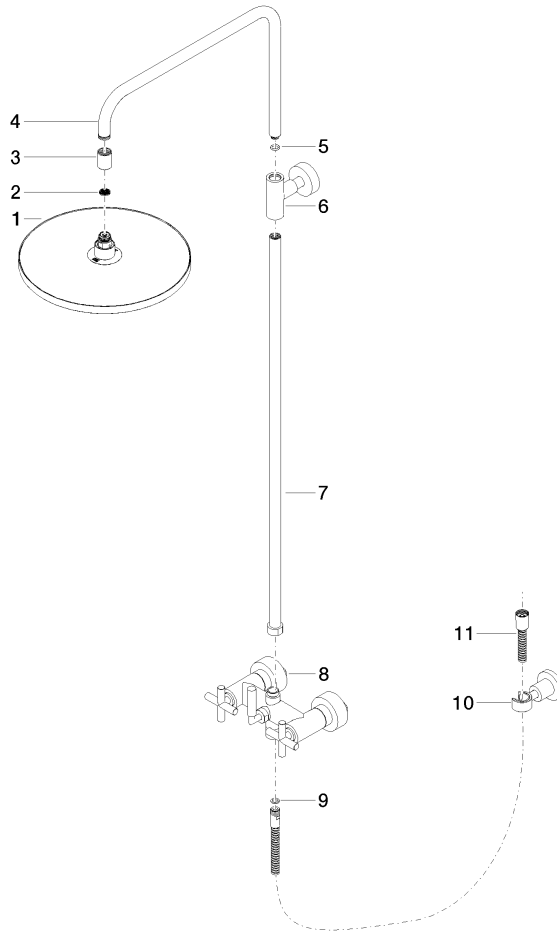

TARA Shower pipe 300 mm - Brushed Dark Platinum

26 623 892 Product version from 4/1/2024

- shower with fixed riser projection 420mm
- overhead shower: rain flow
- rain shower Ø 300 mm
- rain shower with anti-scale system
- max. rainshower flow 6.8 l/min
- Function from: 6.5 l/min
- rotary diverter for fixed-riser shower/hand shower
- height of fittings up to rain shower (bottom edge) 1007mm
- height of fittings up to top edge of elbow 1167mm
- rosette for shower holder Ø 55mm
- rosette for wall mounting Ø 57mm
- rosette for shower mixer Ø 65mm
- gauge 150 mm - 13 mm
- 1500 mm metal shower hose
- 1/2" connection
- Pipe diameter 20 mm
- quick clearing

This article does not include a hand shower!

Intrinsic protection against back flow.

	Brushed Dark Platinum	26 623 892-99 0010
	Chrome	26 623 892-00 0010
	Brushed Platinum	26 623 892-06 0010
	Platinum	26 623 892-08 0010
	Dark Chrome	26 623 892-19 0010
	Brushed Durabronze (23kt Gold)	26 623 892-28 0010
	Matte Black	26 623 892-33 0010
	Brushed Bronze	26 623 892-42 0010
	Brushed Champagne (22kt Gold)	26 623 892-46 0010
	Champagne (22kt Gold)	26 623 892-47 0010
	Brushed Chrome	26 623 892-93 0010

TARA Shower pipe 300 mm - Brushed Dark Platinum

26 623 892 Product version from 4/1/2024

mm [inches]
1:10

TARA Shower pipe 300 mm - Brushed Dark Platinum

26 623 892 Product version from 4/1/2024

Parts for other finishes can be found here: [Chrome](#)

Spare parts list

No.	Item Number	Name	Quantity used	Delivery time
1	04 12 05 091 10-99	shower	1	20
2	09 23 01 039 90	sieve	1	2
3	09 24 03 177 20-99	adaptor	1	20
4	04 28 22 101 20-99	spout	1	20
5	90 14 10 011 00 90	seal	1	2
6	90 17 11 037 00-99	holder	1	20
7	90 28 22 096 00-99	pipe	1	20
8	04 17 10 020 01-99	fitting	1	20
9	90 14 20 026 00 90	seal	1	2
10	28 050 892-99	TARA Wall bracket - Brushed Dark Platinum	1	20
11	28 304 970-99	Metal shower hose 1/2" x 3/8" x 1500 mm - Brushed Dark Platinum	1	20