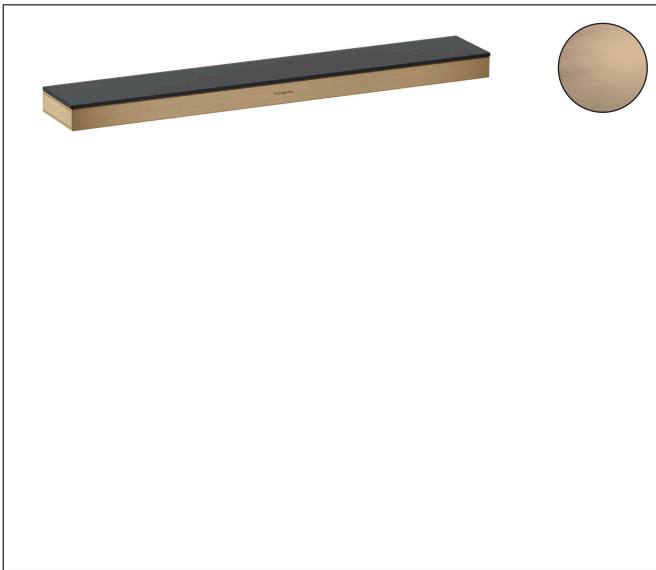

Brand hansgrohe
 Art. Name **Rainfinity** Shelf 500
 Art. Nr. 26844140
 Surface Brushed Bronze

Product picture

Features

- wall-mounted
- material frame: metal
- material shelf: safety glass
- surface shelf: graphite
- length: 500 mm
- with mounting material
- concealed fastening
- drilling distance: 400 mm
- diameter drill hole: 6 mm

Drawing