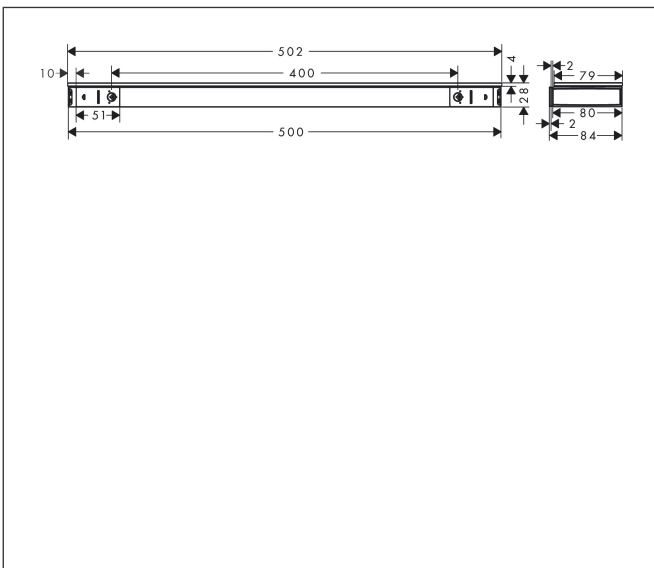

Brand hansgrohe
 Art. Name **Rainfinity** Shelf 500
 Art. Nr. 26844700
 Surface Matt White

reddot award 2019
 best of the best

Product picture

Features

- wall-mounted
- material frame: metal
- material shelf: safety glass
- surface shelf: graphite
- length: 500 mm
- with mounting material
- concealed fastening
- drilling distance: 400 mm
- diameter drill hole: 6 mm

Drawing

Brand hansgrohe
Art. Name **Rainfinity** Shelf 500
Art. Nr. 26844700
Surface Matt White

Spare Parts Drawing for build year: >07/19

Brand hansgrohe
 Art. Name **Rainfinity** Shelf 500
 Art. Nr. 26844700
 Surface Matt White

Spare parts list for build year: >07/19

Pos.	Description	Articlenumber
1	cover	93516000
2	support cpl.	93515000
3	mounting set	96179000
4	excentric socket	97604000