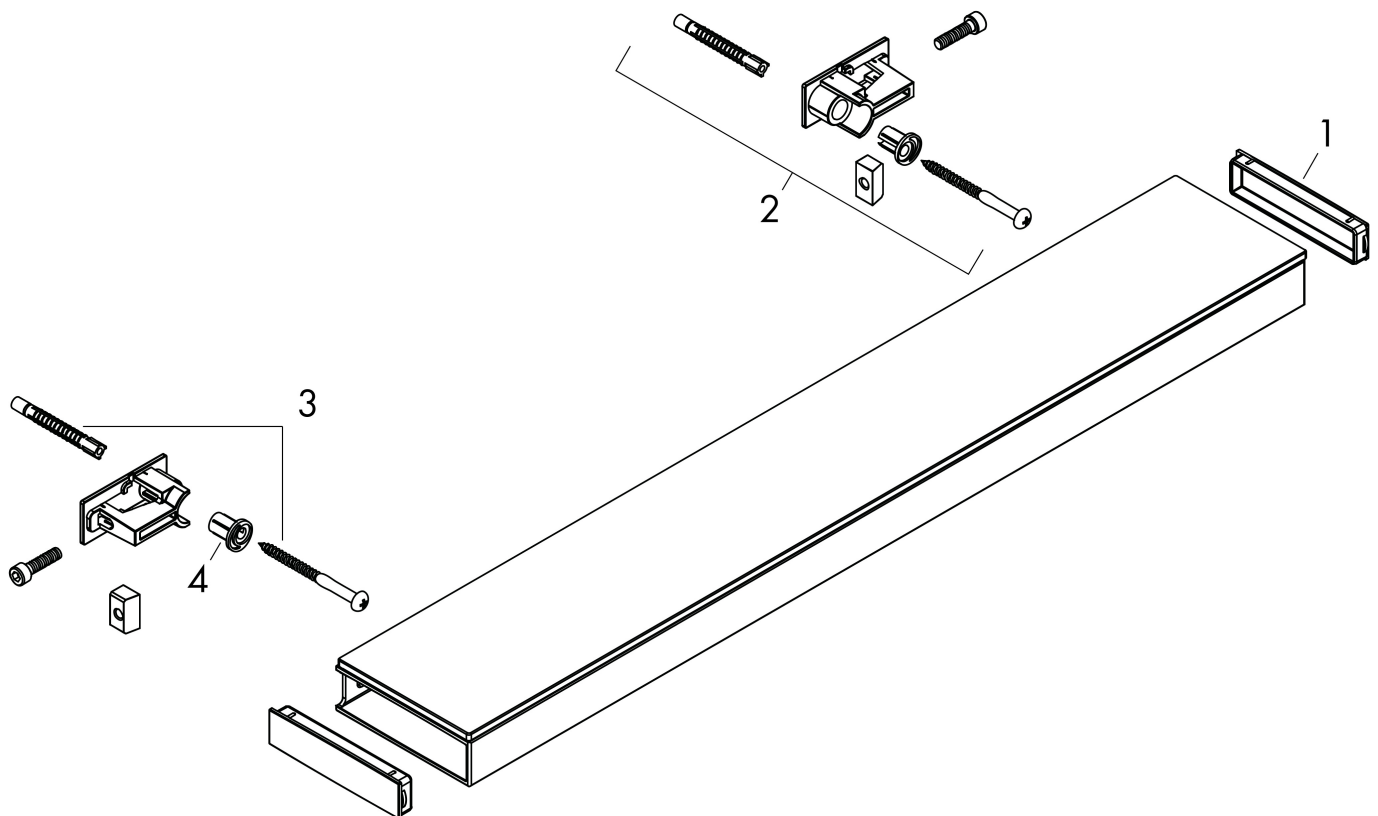

Brand hansgrohe
 Art. Name **Rainfinity** Shelf 500
 Art. Nr. 26844700
 Surface Matt White

reddot award 2019
 best of the best

Product picture

Features

- wall-mounted
- material frame: metal
- material shelf: safety glass
- surface shelf: graphite
- length: 500 mm
- with mounting material
- concealed fastening
- drilling distance: 400 mm
- diameter drill hole: 6 mm

Drawing

Brand hansgrohe
Art. Name **Rainfinity** Shelf 500
Art. Nr. 26844700
Surface Matt White

Spare Parts Drawing for build year: >07/19

Brand hansgrohe
 Art. Name **Rainfinity** Shelf 500
 Art. Nr. 26844700
 Surface Matt White

Spare parts list for build year: >07/19

Pos.	Description	Articlenumber
1	cover	93516000
2	support cpl.	93515000
3	mounting set	96179000
4	excentric socket	97604000