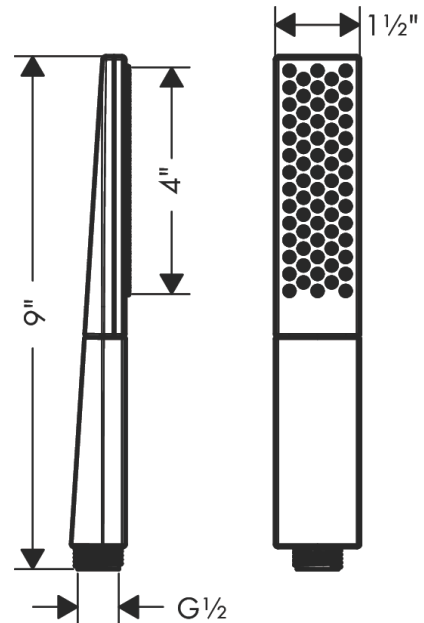

**Rainfinity**  
**Baton Handshower 100 1-Jet, 1.75 GPM**  
 Finish: **chrome** Part no. : **26867001**

**Description**

**Features**

- Spray modes: PowderRain
- Spray face finish: easy cleanable aluminium spray disc, graphite
- Flow: 1.75 GPM (6.6 L/Min)
- EPD Hand Showers

**Item details**

List Price \$ 182.00

**Technology**

**Design awards**

**Compliance / Sustainability**

**Product image**

**Scale drawing**

Rainfinity  
Baton Handshower 100 1-Jet, 1.75 GPM  
Finish: chrome Part no. : 26867001

Exploded drawing

Year of production: >10/19