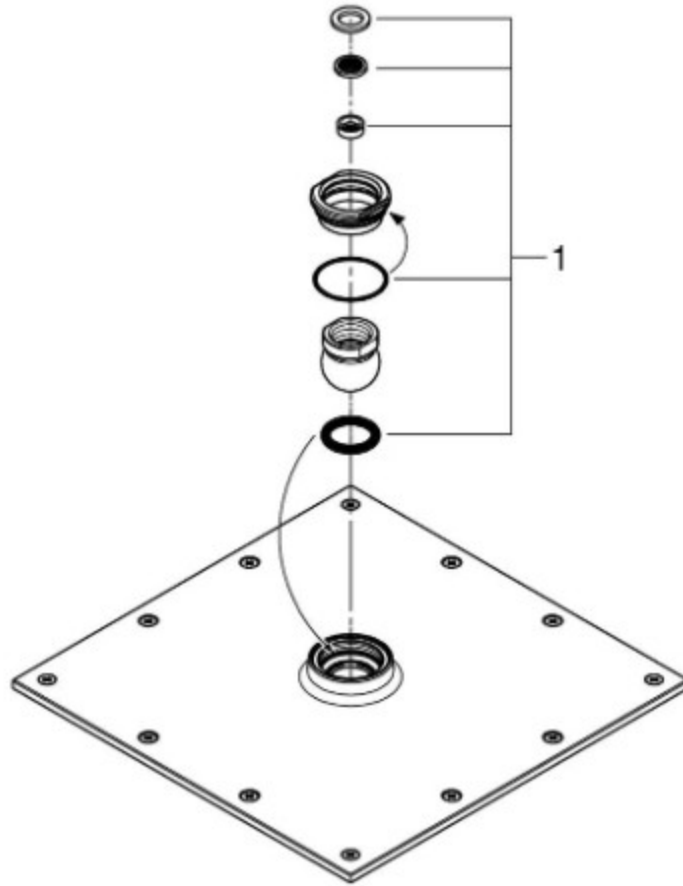

Spare parts

Select product version *

Version 1: 2021 (Latest)

Spare parts list

Article	Product number
1 - Inlet valve assembly	48185000

*Optional accessories