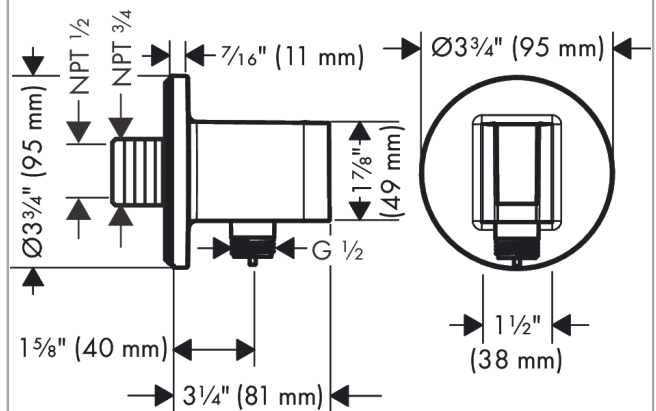

FixFit S
Wall Outlet with Handshower Holder
 Finish: **Chrome** Part no. : **26888001**

Description

Features

- Consists of: wall outlet, escutcheon
- Version: plastic housing with internal water supply made of plastic
- For all Hansgrohe handshowers
- Wall-mounted
- Connection type: 1/2" NPT, 3/4" NPT

Item details

List Price \$ 153.00

Compliance / Sustainability

Product image

Scale drawing

FixFit S
Wall Outlet with Handshower Holder
 Finish: **Chrome** Part no. : **26888001**

Exploded drawing

Year of production: >06/22

FixFit S
Wall Outlet with Handshower Holder
 Finish: **Chrome** Part no. : **26888001**

Spare parts list

Year of production: >06/22

Pos.	Description	Part no.	Price	PU
1	shower holder, assy	94695000	-	1
2	hollow set screw M4x12	93841000	-	1
3	set of non return valves DW 15	94074000	-	1
4	escutcheon	94696000	-	1
5	seal	94694000	-	1
6	connecting thread	98933001	-	1
7	O-ring 11x2	98127000	-	1
8	mounting set	96179000	-	1