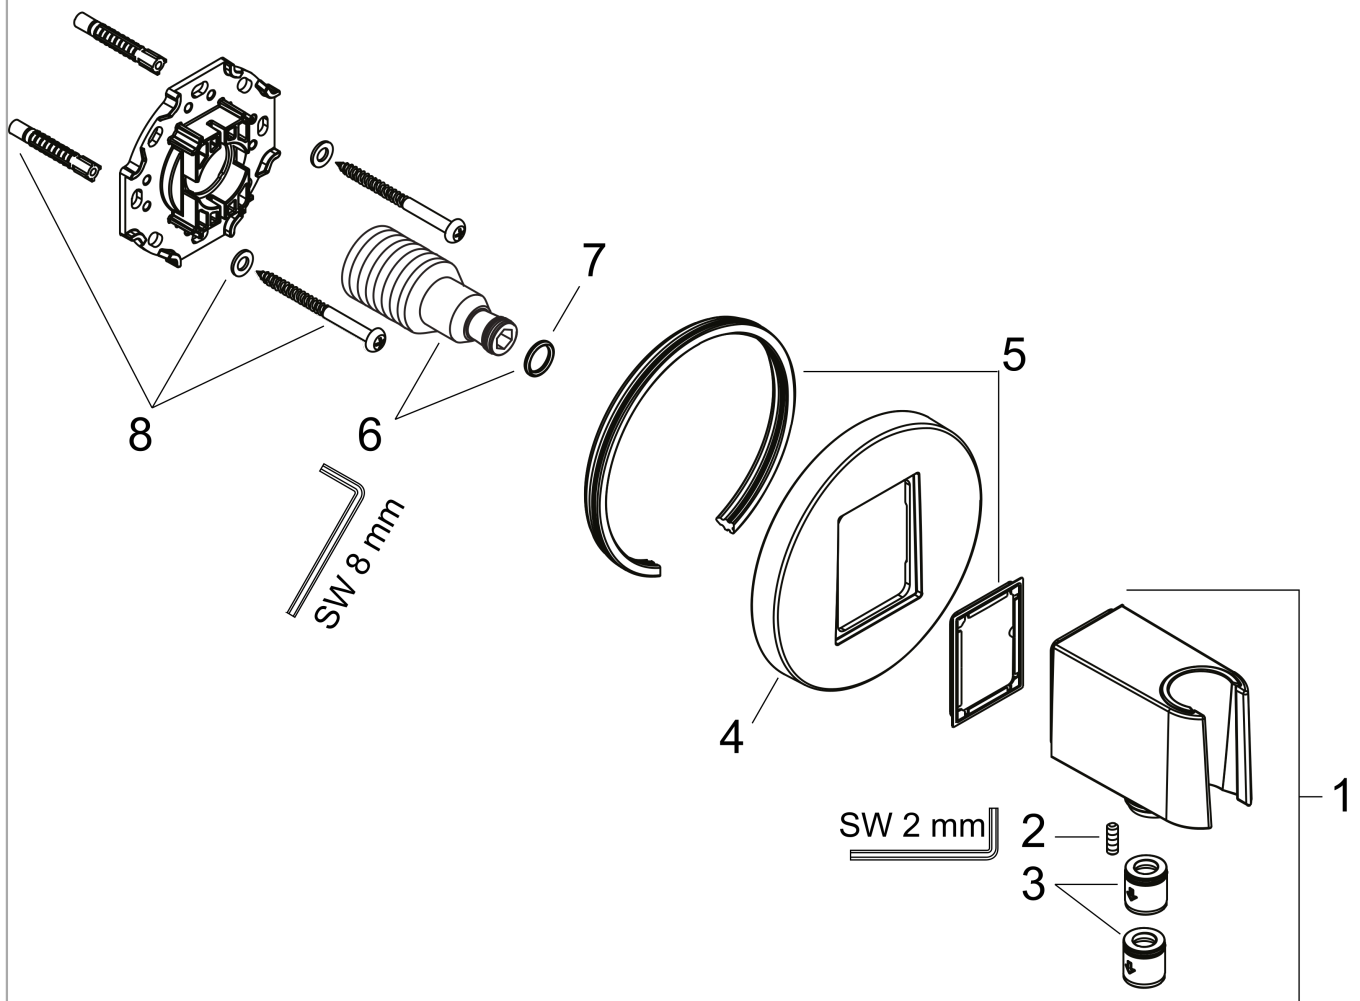

FixFit S
Wall Outlet with Handshower Holder
 Finish: **Chrome** Part no. : **26888001**

Description

Features

- Consists of: wall outlet, escutcheon
- Version: plastic housing with internal water supply made of plastic
- For all Hansgrohe handshowers
- Wall-mounted
- Connection type: 1/2" NPT, 3/4" NPT

Item details

List Price \$ 153.00

Compliance / Sustainability

Product image

Scale drawing

FixFit S
Wall Outlet with Handshower Holder
 Finish: **Chrome** Part no. : **26888001**

Exploded drawing

Year of production: >06/22

FixFit S
Wall Outlet with Handshower Holder
 Finish: **Chrome** Part no. : **26888001**

Spare parts list

Year of production: >06/22

Pos.	Description	Part no.	Price	PU
1	shower holder, assy	94695000	-	1
2	hollow set screw M4x12	93841000	-	1
3	set of non return valves DW 15	94074000	-	1
4	escutcheon	94696000	-	1
5	seal	94694000	-	1
6	connecting thread	98933001	-	1
7	O-ring 11x2	98127000	-	1
8	mounting set	96179000	-	1