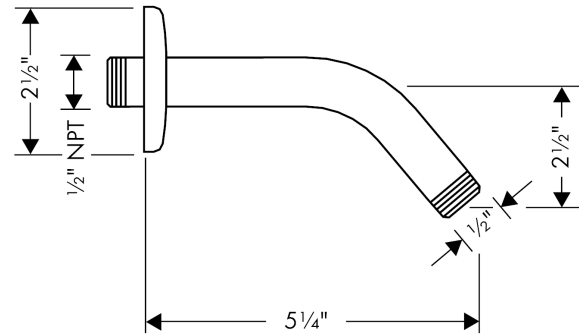

Showerarm Standard 6"

Finishes : **chrome** Part no. : **27411003**

Description

Features

- Brass
- 1/2" NPT
- Escutcheon

Item details

Compliance

Product image

Scale drawing

Showerarm Standard 6"

Finishes : **chrome** Part no. : **27411003**

Exploded drawing

Year of production: >**03/07**

Showerarm Standard 6"

Finishes : **chrome** Part no. : **27411003**

Spare parts list

Year of production: >**03/07**

Pos.	Description	Part no.	Price	PU
1	escutcheon Ø 64 mm	88536000	-	1