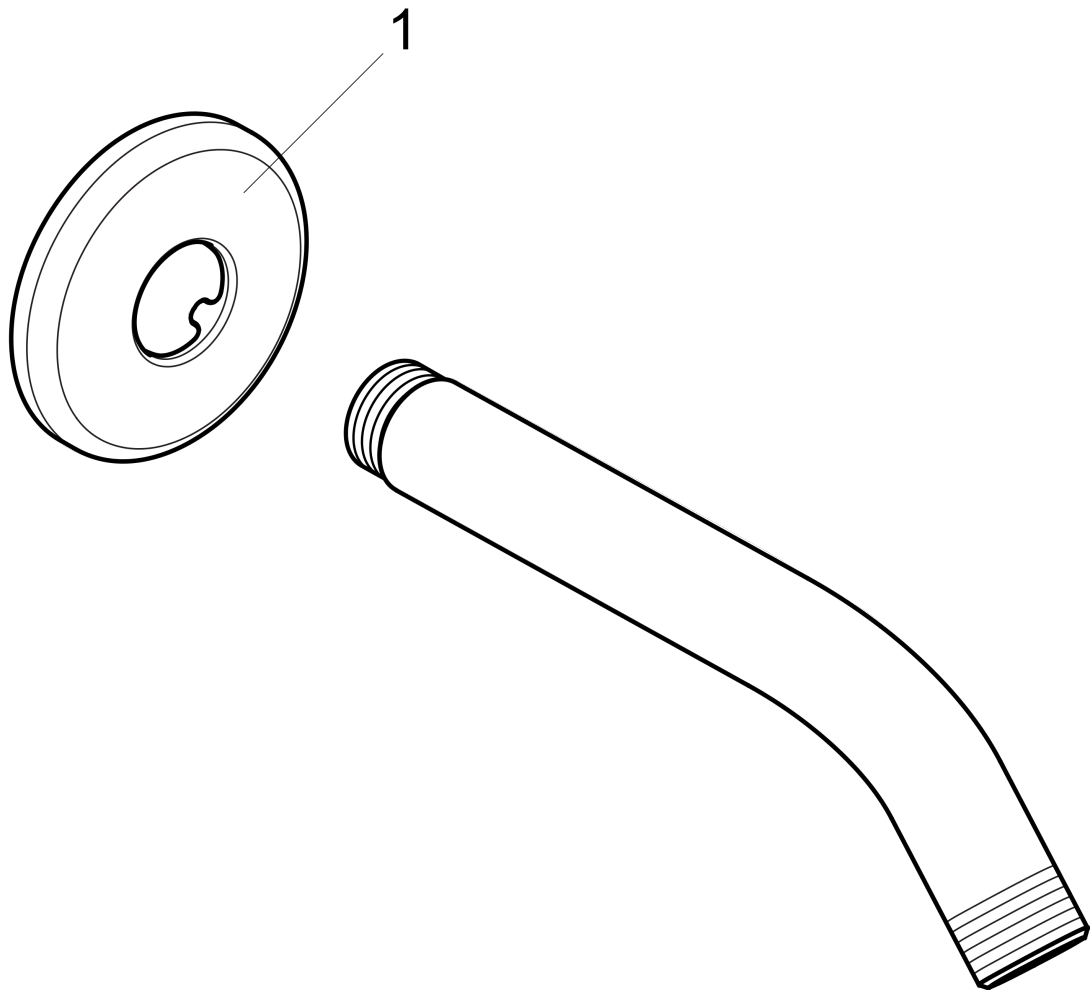

Showerarm Standard 6"

Finishes : **chrome** Part no. : **27411003**

Description

Features

- Brass
- 1/2" NPT
- Escutcheon

Item details

Compliance

Product image

Scale drawing

Showerarm Standard 6"

Finishes : **chrome** Part no. : **27411003**

Exploded drawing

Year of production: >**03/07**

Showerarm Standard 6"

Finishes : **chrome** Part no. : **27411003**

Spare parts list

Year of production: >**03/07**

Pos.	Description	Part no.	Price	PU
1	escutcheon Ø 64 mm	88536000	-	1