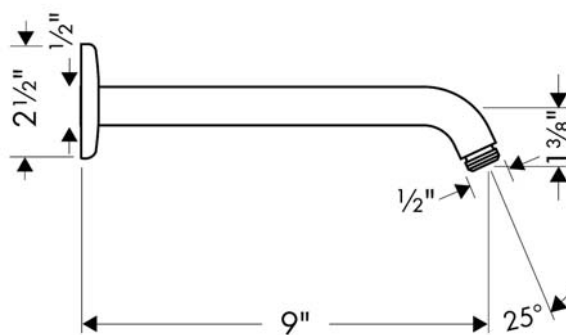

**Showerarm 9"**

Finishes : **chrome** Part no. : **27412001**

**Description**

**Features**

- Brass
- 1/2" NPT
- Escutcheon

**Item details**

**Compliance**

**Product image**

**Scale drawing**

**Showerarm 9"**

Finishes : **chrome**    Part no. : **27412001**

**Exploded drawing**

Year of production: >07/08

**Showerarm 9"**

Finishes : **chrome** Part no. : **27412001**

**Spare parts list**

Year of production: >07/08

Pos.	Description	Part no.	Price	PU
1	escutcheon	28454000	-	1