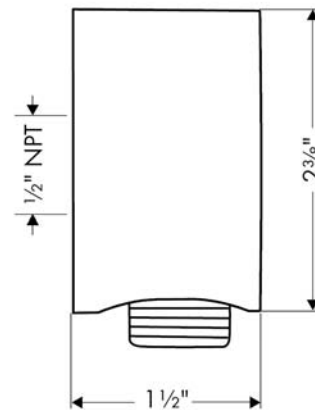

AXOR ShowerSolutions
AXOR Wall Outlet with Check Valves
Finishes : **brushed nickel** Part no. : **27451821**

Description

Features

- non-return valve
- 1/2" NPT

Item details

Compliance

Product image

Scale drawing