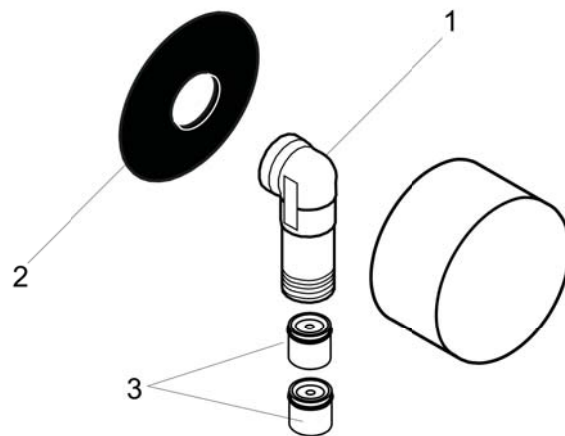

AXOR ShowerSolutions
AXOR Wall Outlet with Check Valves
Finishes : **brushed nickel** Part no. : **27451821**

Description

Features

- non-return valve
- 1/2" NPT

Item details

Compliance

Product image

Scale drawing

AXOR ShowerSolutions
AXOR Wall Outlet with Check Valves
Finishes : **brushed nickel** Part no. : **27451821**

Exploded drawing

Year of production: **02/01 - 01/18**

AXOR ShowerSolutions
AXOR Wall Outlet with Check Valves
 Finishes : **brushed nickel** Part no. : **27451821**

Spare parts list

Year of production: **02/01 - 01/18**

Pos.	Description	Part no.	Price	PU
1	connection angel	98531USA	-	-
2	support element	98557000	-	1
3	set of non return valves DW 15	94074000	-	1