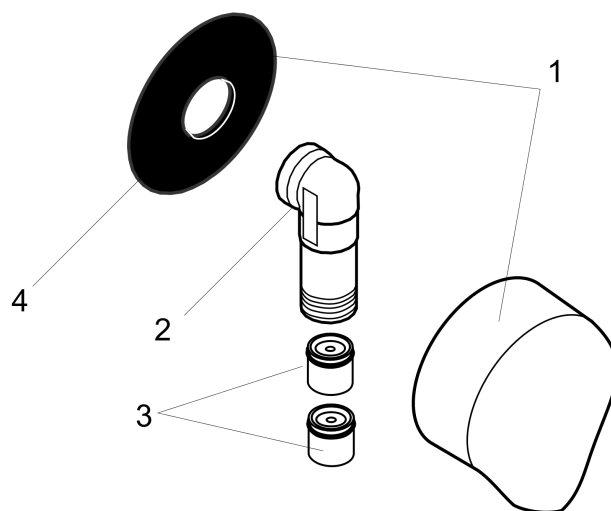

**FixFit**

**Wall Outlet with Check Valves**

Finishes : **chrome** Part no. : **27458003**

**Description**

**Features**

- 1/2" NPT
- hose nut: For shower hoses with conical nut on both sides

**Item details**

List Price

**Compliance**

**Product image**

**Scale drawing**

**FixFit**  
**Wall Outlet with Check Valves**  
Finishes : **chrome**    Part no. : **27458003**

Exploded drawing

Year of production: >03/07

**FixFit**

**Wall Outlet with Check Valves**

Finishes : **chrome**    Part no. : **27458003**

**Spare parts list**

Year of production: >**03/07**

<b>Pos.</b>	<b>Description</b>	<b>Part no.</b>	<b>Price</b>	<b>PU</b>
1	cover	97454000	-	1
2	connection angel	98531001	-	1
3	set of non return valves DW 15	94074000	-	1
4	support element	98557000	-	1