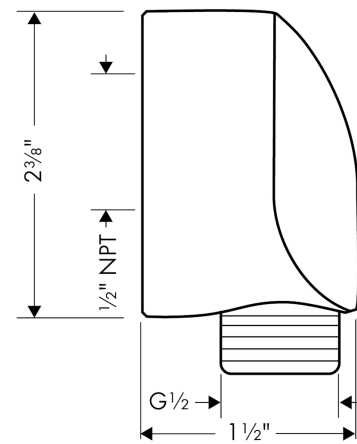

**FixFit**

**Wall Outlet with Check Valves**

Finishes : **chrome** Part no. : **27458003**

**Description**

**Features**

- 1/2" NPT
- hose nut: For shower hoses with conical nut on both sides

**Item details**

List Price

**Compliance**

**Product image**

**Scale drawing**

**FixFit**  
**Wall Outlet with Check Valves**  
Finishes : **chrome**    Part no. : **27458003**

Exploded drawing

Year of production: >03/07

**FixFit**

**Wall Outlet with Check Valves**

Finishes : **chrome**    Part no. : **27458003**

**Spare parts list**

Year of production: >**03/07**

<b>Pos.</b>	<b>Description</b>	<b>Part no.</b>	<b>Price</b>	<b>PU</b>
1	cover	97454000	-	1
2	connection angel	98531001	-	1
3	set of non return valves DW 15	94074000	-	1
4	support element	98557000	-	1