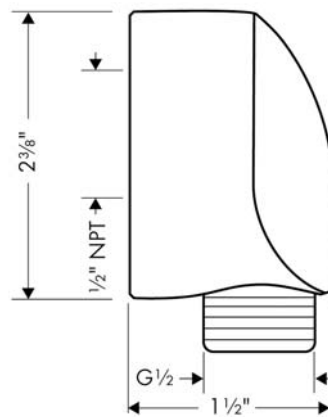

FixFit
Wall Outlet with Check Valves
 Finishes : polished nickel Part no. : 27458833

Description

Features

- non-return valve
- 1/2" NPT

Item details

Compliance

Product image

Scale drawing

FixFit
Wall Outlet with Check Valves
Finishes : **polished nickel** Part no. : **27458833**

Exploded drawing

Year of production: >07/02

FixFit

Wall Outlet with Check Valves

Finishes : **polished nickel** Part no. : **27458833**

Spare parts list

Year of production: >07/02

Pos.	Description	Part no.	Price	PU
1	cover	97454830	-	1
2	connection angel	98531001	-	1
3	set of non return valves DW 15	94074000	-	1
4	support element	98557000	-	1