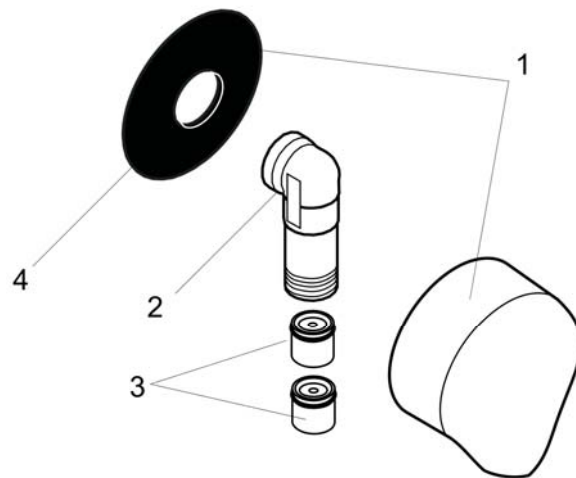

FixFit
Wall Outlet with Check Valves
 Finishes : polished nickel Part no. : 27458833

Description

Features

- non-return valve
- 1/2" NPT

Item details

Compliance

Product image

Scale drawing

FixFit
Wall Outlet with Check Valves
Finishes : **polished nickel** Part no. : **27458833**

Exploded drawing

Year of production: >07/02

FixFit

Wall Outlet with Check Valves

Finishes : **polished nickel** Part no. : **27458833**

Spare parts list

Year of production: >07/02

Pos.	Description	Part no.	Price	PU
1	cover	97454830	-	1
2	connection angel	98531001	-	1
3	set of non return valves DW 15	94074000	-	1
4	support element	98557000	-	1