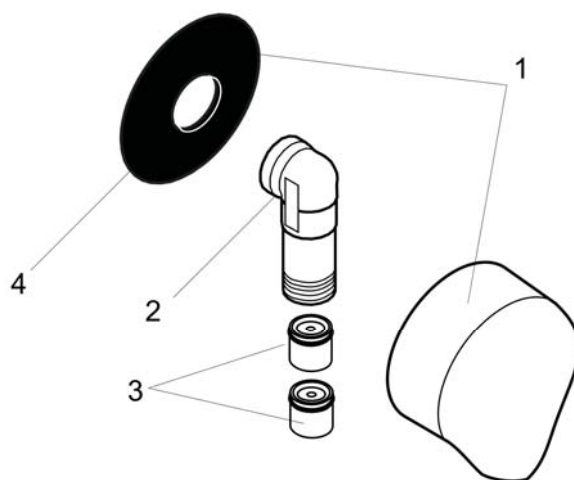

**FixFit**  
**Wall Outlet with Check Valves**  
 Finishes : **rubbed bronze**    Part no. : **27458923**

**Description**

**Features**

- non-return valve
- 1/2" NPT

**Item details**

**Compliance**

**Product image**

**Scale drawing**

**FixFit**  
**Wall Outlet with Check Valves**  
Finishes : **rubbed bronze**    Part no. : **27458923**

**Exploded drawing**

Year of production: >05/05

**FixFit**

**Wall Outlet with Check Valves**

Finishes : **rubbed bronze** Part no. : **27458923**

**Spare parts list**

Year of production: >05/05

Pos.	Description	Part no.	Price	PU
1	cover	97454XXX	-	-
2	connection angel	98531USA	-	-
3	support element	98557000	-	1
4	set of non return valves DW 15	94074000	-	1