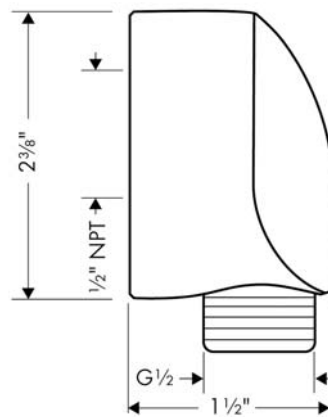

**FixFit**  
**Wall Outlet with Check Valves**  
 Finishes : **rubbed bronze**    Part no. : **27458923**

**Description**

**Features**

- non-return valve
- 1/2" NPT

**Item details**

**Compliance**

**Product image**

**Scale drawing**

**FixFit**  
**Wall Outlet with Check Valves**  
Finishes : **rubbed bronze**    Part no. : **27458923**

**Exploded drawing**

Year of production: >05/05

**FixFit**

**Wall Outlet with Check Valves**

Finishes : **rubbed bronze** Part no. : **27458923**

**Spare parts list**

Year of production: >05/05

Pos.	Description	Part no.	Price	PU
1	cover	97454XXX	-	-
2	connection angel	98531USA	-	-
3	support element	98557000	-	1
4	set of non return valves DW 15	94074000	-	1