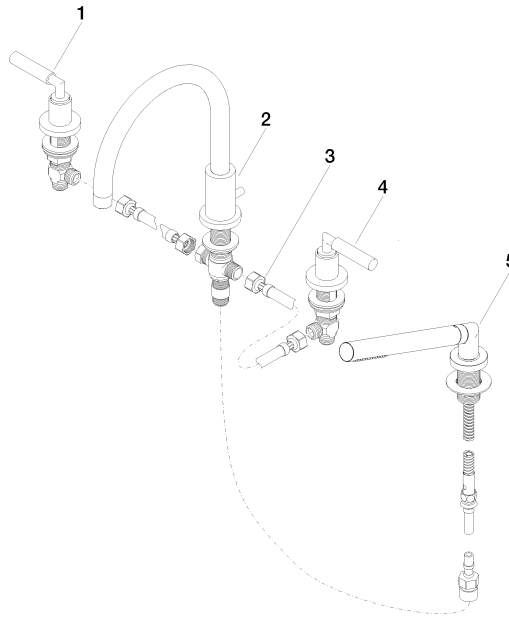

TARA Bath shower set for bath rim or tile edge installation - Platinum

27 512 882 Product version from 4/1/2024

- spout: circular, air-enriched flow
- max. flow 23.5 l/min at 3 bar flow pressure
- Hand shower: COMPACT RAIN, max. flow rate 6.8 l/min (at 3 bar)
- complete hand shower set with anti-scale system
- 220mm projection
- with anti-scale system
- automatic bath/shower diverter
- height of mixer 290 mm
- height up to aerator 135 mm
- hole diameter valve 32 mm
- hole diameter spout 32 mm
- hole diameter for complete hand shower set 32 mm
- rosette for spout Ø 55mm
- rosette for complete hand shower set Ø 50mm
- rosette for deck valve Ø 55mm
- metal shower hose 1750mm with integrated anti-twist protection

Recommended miscellaneous

Perfecto installation kit -

12 614 970 90

Recommended miscellaneous

Decorative caps for Perfecto - Platinum

• 1 pair

12 801 970-08

TARA Bath shower set for bath rim or tile edge installation - Platinum

27 512 882 Product version from 4/1/2024

Flow rate chart

Codes & Standards

ASME A112.18.1 cUPC DIN 4109 EN 1717

ISO 3822 Ü-Zeichen

TARA Bath shower set for bath rim or tile edge installation - Platinum

27 512 882 Product version from 4/1/2024

Certificates

IAPMO_4976

LGA_18

Belgaqua_21-026-2

TARA Bath shower set for bath rim or tile edge installation - Platinum

27 512 882 Product version from 4/1/2024

Spare parts list

No.	Item Number	Name	Quantity used	Delivery time
1	20 000 882-08	TARA Deck valve clockwise closing - Platinum	1	-
Spare part can no longer be ordered, please order the replacement item				
2	13 512 892-08	spout	1	60
3	12 502 970 90	High pressure hose 1/2" x 1/2" x 400 mm -	2	2
4	20 000 883-08	TARA Deck valve anti-clockwise closing - Platinum	1	-
Spare part can no longer be ordered, please order the replacement item				
5	27 702 979-08	Hand shower set for bath rim or tile edge installation - Platinum	1	40