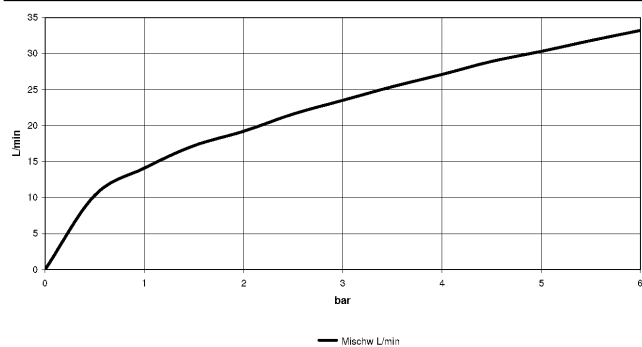

Flow rate chart

Codes & Standards

ASME A112.18.1   cUPC   DIN 4109   EN 1717

ISO 3822   Ü-Zeichen