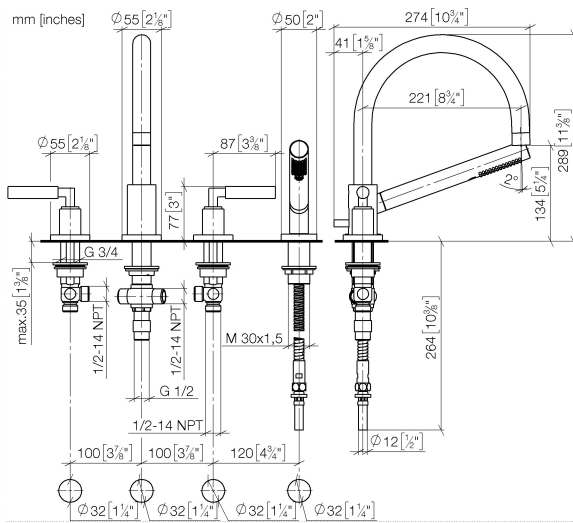

TARA Bath shower set for bath rim or tile edge installation - Platinum

27 512 882 Product version from 4/1/2024

- spout: circular, air-enriched flow
- max. flow 23.5 l/min at 3 bar flow pressure
- Hand shower: COMPACT RAIN, max. flow rate 6.8 l/min (at 3 bar)
- complete hand shower set with anti-scale system
- 220mm projection
- with anti-scale system
- automatic bath/shower diverter
- height of mixer 290 mm
- height up to aerator 135 mm
- hole diameter valve 32 mm
- hole diameter spout 32 mm
- hole diameter for complete hand shower set 32 mm
- rosette for spout Ø 55mm
- rosette for complete hand shower set Ø 50mm
- rosette for deck valve Ø 55mm
- metal shower hose 1750mm with integrated anti-twist protection

Recommended miscellaneous

Perfecto installation kit -

12 614 970 90

Recommended miscellaneous

Decorative caps for Perfecto - Platinum

• 1 pair

12 801 970-08

TARA Bath shower set for bath rim or tile edge installation - Platinum

27 512 882 Product version from 4/1/2024

Flow rate chart

Codes & Standards

ASME A112.18.1 cUPC DIN 4109 EN 1717

ISO 3822 Ü-Zeichen

TARA Bath shower set for bath rim or tile edge installation - Platinum

27 512 882 Product version from 4/1/2024

Certificates

IAPMO_4976

LGA_18

Belgaqua_21-026-2

TARA Bath shower set for bath rim or tile edge installation - Platinum

27 512 882 Product version from 4/1/2024

Spare parts list

No.	Item Number	Name	Quantity used	Delivery time
1	20 000 882-08	TARA Deck valve clockwise closing - Platinum	1	-
Spare part can no longer be ordered, please order the replacement item				
2	13 512 892-08	spout	1	60
3	12 502 970 90	High pressure hose 1/2" x 1/2" x 400 mm -	2	2
4	20 000 883-08	TARA Deck valve anti-clockwise closing - Platinum	1	-
Spare part can no longer be ordered, please order the replacement item				
5	27 702 979-08	Hand shower set for bath rim or tile edge installation - Platinum	1	40