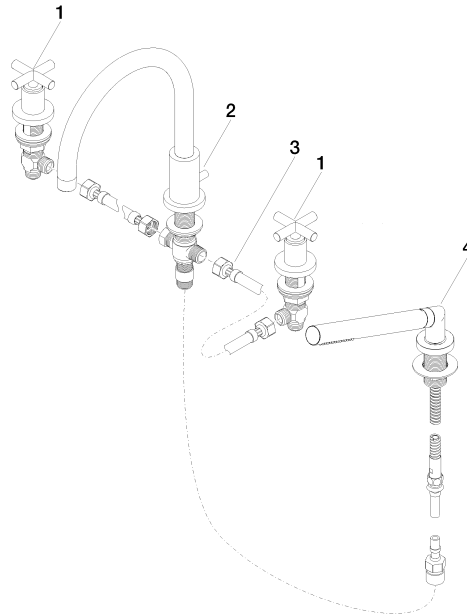

TARA Deck-mounted tub mixer, with hand shower set for deck-mounted tub installation - Champagne (22kt Gold)

27 512 892 Product version from 4/1/2024

- Spout: Round aerated stream
- Water flow rate limited to max. 6.2 gpm
- Hand-held shower: COMPACT RAIN, flow rate max. 1.8 gpm (at 3 bar)
- Hand shower set with anti-scale technology
- 8-5/8" Projection
- Integrated diverter
- Total height 11-3/8"
- Height to aerator/spout outlet 5-3/8"
- Spout hole diameter 1-1/4"
- Valve hole diameter 1-1/4"
- Hole diameter for hand shower set 1-1/4"
- 2-1/8" diameter flange for spout
- Hand shower set with flange Ø 2"
- Valve with flange Ø 2-1/8"
- Metal shower hose 88-5/8" with anti-twist device

TARA Deck-mounted tub mixer, with hand shower set for deck-mounted tub installation - Champagne (22kt Gold)

27 512 892 Product version from 4/1/2024

Certificates

LGA_18

TARA Deck-mounted tub mixer, with hand shower set for deck-mounted tub installation - Champagne (22kt Gold)

27 512 892 Product version from 4/1/2024

Parts for other finishes can be found here: [Chrome](#)

Spare parts list

| Number | Item Number | Designation | Number of units | Lead time |
|--|---------------|---|-----------------|-----------|
| 1 | 20 000 892-47 | TARA Deck valve clockwise-closing hot or cold - Champagne (22kt Gold) | 2 | 30 |
| 2 | 13 512 892-47 | spout | 1 | - |
| Spare part can no longer be ordered, please order the replacement item | | | | |
| 3 | 12 502 970 90 | Flexible supply line 1/2" x 1/2" x 15-3/4" - | 1 | 2 |
| 4 | 27 702 979-47 | Hand shower set for deck-mounted tub installation - Champagne (22kt Gold) | 1 | 30 |