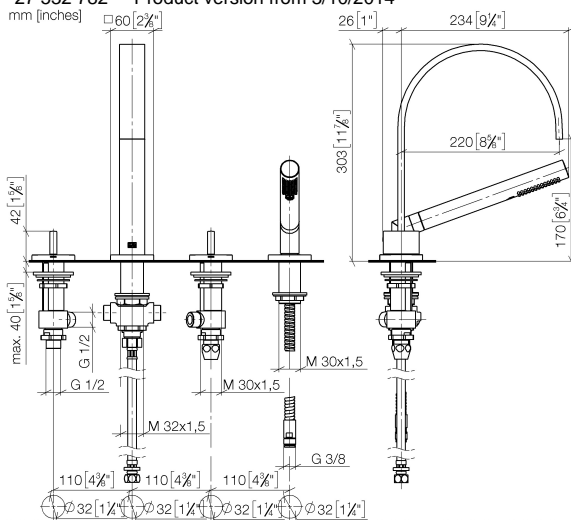

MEM Deck-mounted tub mixer, with hand shower set for deck-mounted tub installation - Brushed Durabrass (23kt Gold)

27 532 782 Product version from 3/10/2014

- 8-5/8" Projection
- Spout: Rectangular aerator
- Water flow rate limited to max. 7.2 gpm
- Hand-held shower: COMPACT RAIN, flow rate max. 1.8 gpm (at 3 bar)
- Hand shower set with anti-scale technology
- Integrated diverter
- Total height 11-3/4"
- Height to aerator/spout outlet 6-3/4"
- Valve hole diameter 1-1/4"
- Spout hole diameter 1-1/4"
- Hole diameter for hand shower set 1-1/4"
- 2-3/8" x 2-3/8" flange for spout
- Hand shower set with flange 2-3/8" x 2-3/8"
- Valve with flange 2-3/8" x 2-3/8"
- Metal shower hose 68-7/8" with anti-twist device

MEM Deck-mounted tub mixer, with hand shower set for deck-mounted tub installation - Brushed Durabronz (23kt Gold)

27 532 782 Product version from 3/10/2014

Flow rate chart

Codes & Standards

ASME
A112.18.1/CSA
B125.1

DIN 4109

EN 1717

ISO 3822

Scottish Water
Byelaws

UK Water Supply
Regulations

Ü-Zeichen

MEM Deck-mounted tub mixer, with hand shower set for deck-mounted tub installation - Brushed Durabronz (23kt Gold)

27 532 782 Product version from 3/10/2014

Spare parts list

Number	Item Number	Designation	Number of units	Lead time
1	20 000 783-28	MEM Deck valve counter-clockwise closing hot - Brushed Durabron (23kt Gold)	1	20
2	90 28 22 268 00-28	90282226800-28	1	-
Spare part can no longer be ordered, please order the replacement item				
3	12 502 970 90	Flexible supply line 1/2" x 1/2" x 15-3/4" -	1	2
4	20 000 782-28	MEM Deck valve clockwise-closing cold - Brushed Durabron (23kt Gold)	1	20
5	27 702 980-28	Hand shower set for deck-mounted tub installation - Brushed Durabron (23kt Gold)	1	20