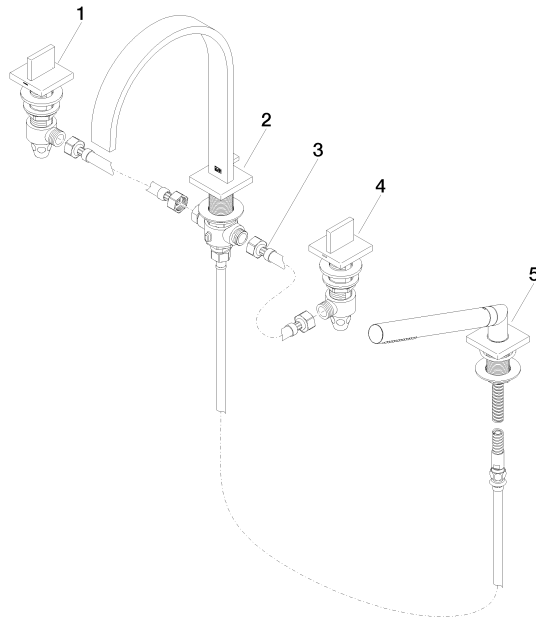

MEM Deck-mounted tub mixer, with hand shower set for deck-mounted tub installation - Brushed Durabrass (23kt Gold)

27 532 782 Product version from 3/10/2014

- 8-5/8" Projection
- Spout: Rectangular aerator
- Water flow rate limited to max. 7.2 gpm
- Hand-held shower: COMPACT RAIN, flow rate max. 1.8 gpm (at 3 bar)
- Hand shower set with anti-scale technology
- Integrated diverter
- Total height 11-3/4"
- Height to aerator/spout outlet 6-3/4"
- Valve hole diameter 1-1/4"
- Spout hole diameter 1-1/4"
- Hole diameter for hand shower set 1-1/4"
- 2-3/8" x 2-3/8" flange for spout
- Hand shower set with flange 2-3/8" x 2-3/8"
- Valve with flange 2-3/8" x 2-3/8"
- Metal shower hose 68-7/8" with anti-twist device

DIN 4109

EN 1717

ISO 3822

Scottish Water
Byelaws

UK Water Supply
Regulations

Ü-Zeichen

MEM Deck-mounted tub mixer, with hand shower set for deck-mounted tub installation - Brushed Durabronz (23kt Gold)

27 532 782 Product version from 3/10/2014

Certificates

WRAS_2306

LGA_9

Belgaqua_21-026-2

MEM Deck-mounted tub mixer, with hand shower set for deck-mounted tub installation - Brushed Durabron (23kt Gold)

27 532 782 Product version from 3/10/2014

Parts for other finishes can be found here: [Chrome](#)

Spare parts list

Number	Item Number	Designation	Number of units	Lead time
1	20 000 783-28	MEM Deck valve counter-clockwise closing hot - Brushed Durabron (23kt Gold)	1	20
2	90 28 22 268 00-28	90282226800-28	1	-
Spare part can no longer be ordered, please order the replacement item				
3	12 502 970 90	Flexible supply line 1/2" x 1/2" x 15-3/4" -	1	2
4	20 000 782-28	MEM Deck valve clockwise-closing cold - Brushed Durabron (23kt Gold)	1	20
5	27 702 980-28	Hand shower set for deck-mounted tub installation - Brushed Durabron (23kt Gold)	1	20