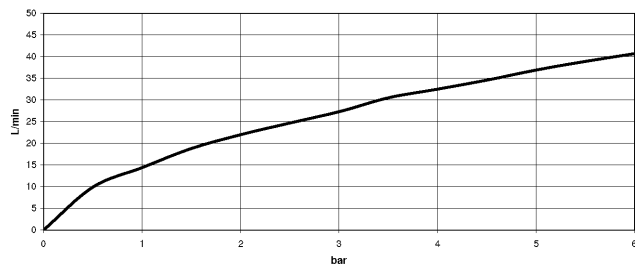

Flow rate chart

Codes & Standards

ASME
A112.18.1/CSA
B125.1

DIN 4109

EN 1717

ISO 3822

Scottish Water
Byelaws

UK Water Supply
Regulations

Ü-Zeichen