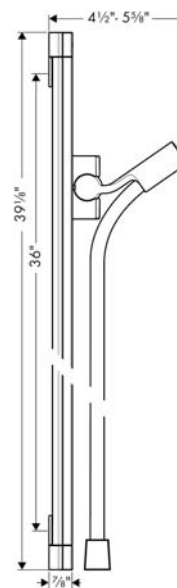

Unica
Wallbar Raindance S, 36"
 Finishes : **chrome** Part no. : **27636000**

Description

Features

- Slim aluminium profile wallbar
- Angle-adjustable holder pivots left and right, slides easily and locks in place

Item details

Compliance

Product image

Scale drawing

Unica
Wallbar Raindance S, 36"
Finishes : chrome Part no. : 27636000

Exploded drawing

Year of production: >02/08

Unica
Wallbar Raindance S, 36"
 Finishes : **chrome** Part no. : **27636000**

Spare parts list

Year of production: >02/08

Pos.	Description	Part no.	Price	PU
1	wall support cpl.	98518000	-	1
2	tile-matching-disk	98993000	-	1
3	set of covers	98519000	-	1
4	mounting set	96179000	-	1
5	shower hose Isiflex'B 1,60 m	28276000	-	1
6	corner fitting set	28694000	-	1
7	support, assy	98520000	-	1
8	guide	98918000	-	1