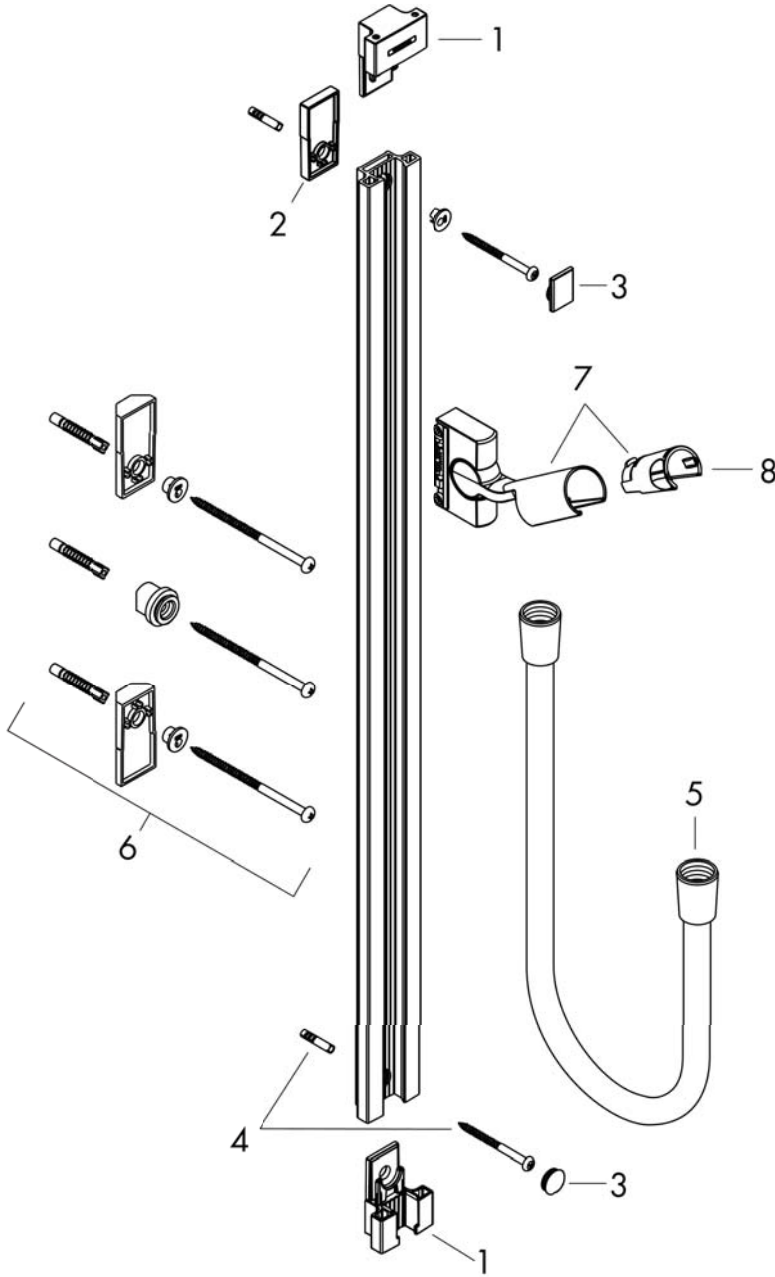

Unica
Wallbar Raindance S, 36"
 Finishes : **chrome** Part no. : **27636000**

Description

Features

- Slim aluminium profile wallbar
- Angle-adjustable holder pivots left and right, slides easily and locks in place

Item details

Compliance

Product image

Scale drawing

Unica
Wallbar Raindance S, 36"
Finishes : chrome Part no. : 27636000

Exploded drawing

Year of production: >02/08

Unica
Wallbar Raindance S, 36"
 Finishes : **chrome** Part no. : **27636000**

Spare parts list

Year of production: >02/08

Pos.	Description	Part no.	Price	PU
1	wall support cpl.	98518000	-	1
2	tile-matching-disk	98993000	-	1
3	set of covers	98519000	-	1
4	mounting set	96179000	-	1
5	shower hose Isiflex'B 1,60 m	28276000	-	1
6	corner fitting set	28694000	-	1
7	support, assy	98520000	-	1
8	guide	98918000	-	1