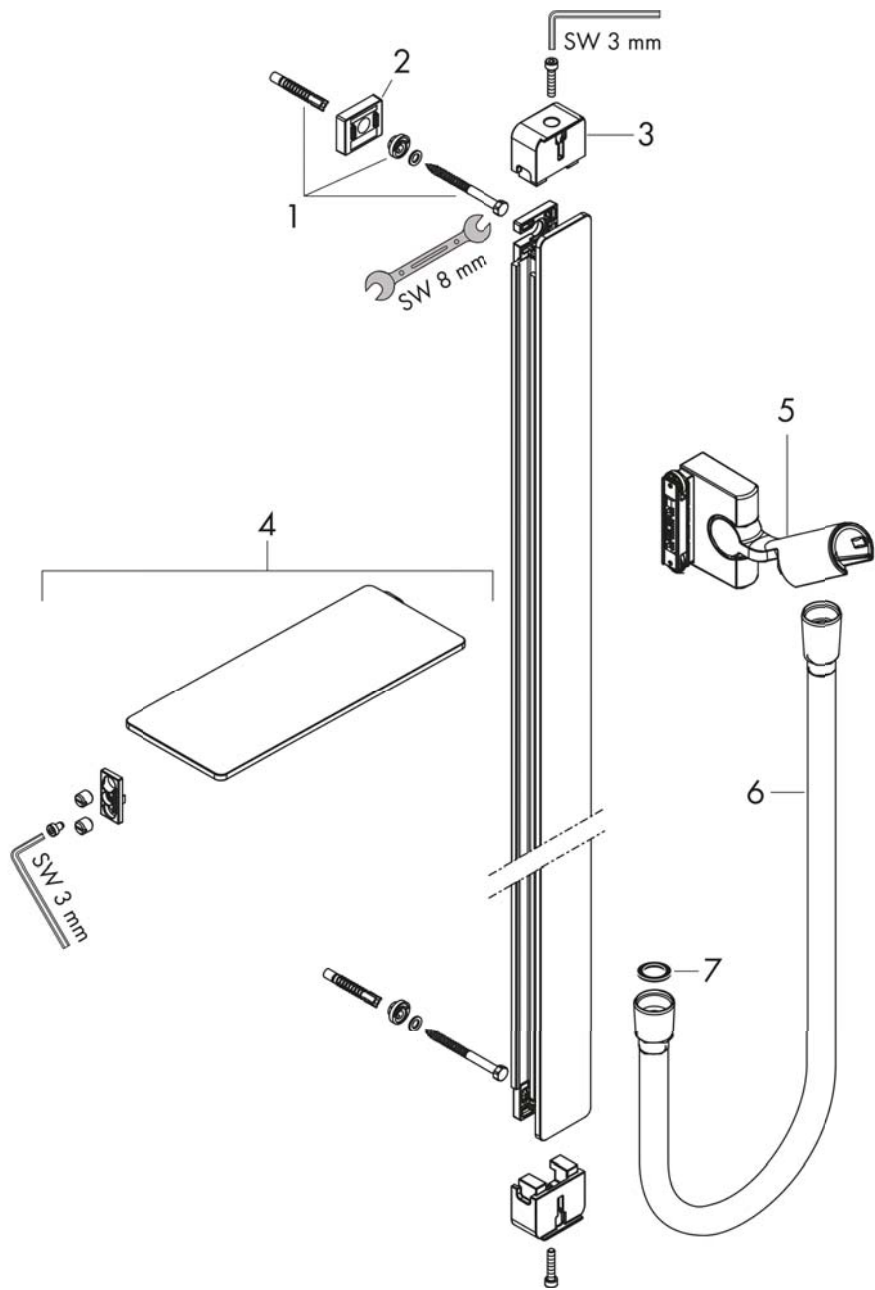

Unica
Wallbar Raindance E, 36"
 Finishes : **chrome** Part no. : **27640000**

Description

Features

- Shelf made of safety glass
- Flat aluminum profile with mirrored safety glass finish
- Angle-adjustable holder pivots left and right, slides easily and locks in place

Item details

Compliance

Product image

Scale drawing

Unica
 Wallbar Raindance E, 36"
 Finishes : chrome Part no. : 27640000

Exploded drawing

Year of production: >10/17

Unica
Wallbar Raindance E, 36"
 Finishes : **chrome** Part no. : **27640000**

Spare parts list

Year of production: >10/17

Pos.	Description	Part no.	Price	PU
1	mounting set	92841000	-	1
2	tile-matching-disk	93124000	-	1
3	cover	93101000	-	1
4	shelf	26511000	-	1
5	support, assy	93100000	-	1
6	shower hose Isiflex'B 1,60 m	28276000	-	1
7	seal	98058000	-	1