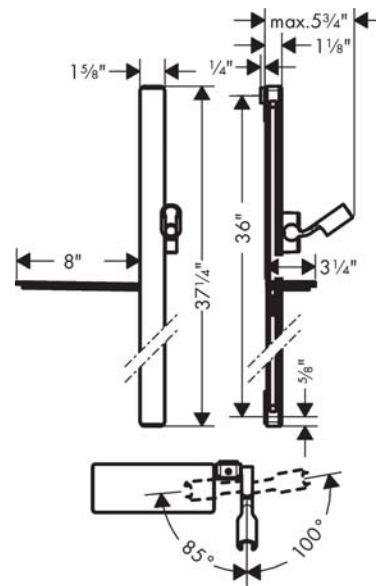

Unica
Wallbar Raindance E, 36"
 Finishes : **chrome** Part no. : **27640000**

Description

Features

- Shelf made of safety glass
- Flat aluminum profile with mirrored safety glass finish
- Angle-adjustable holder pivots left and right, slides easily and locks in place

Item details

Compliance

Product image

Scale drawing

Unica
 Wallbar Raindance E, 36"
 Finishes : chrome Part no. : 27640000

Exploded drawing

Year of production: >10/17

Unica
Wallbar Raindance E, 36"
 Finishes : **chrome** Part no. : **27640000**

Spare parts list

Year of production: >10/17

Pos.	Description	Part no.	Price	PU
1	mounting set	92841000	-	1
2	tile-matching-disk	93124000	-	1
3	cover	93101000	-	1
4	shelf	26511000	-	1
5	support, assy	93100000	-	1
6	shower hose Isiflex'B 1,60 m	28276000	-	1
7	seal	98058000	-	1