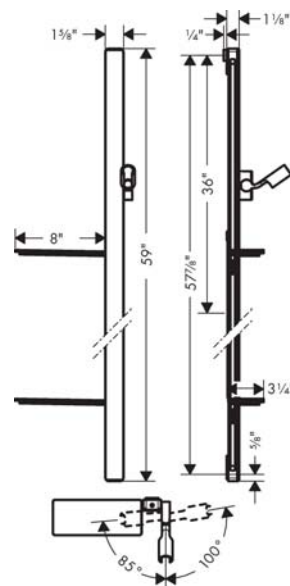

Scale drawing