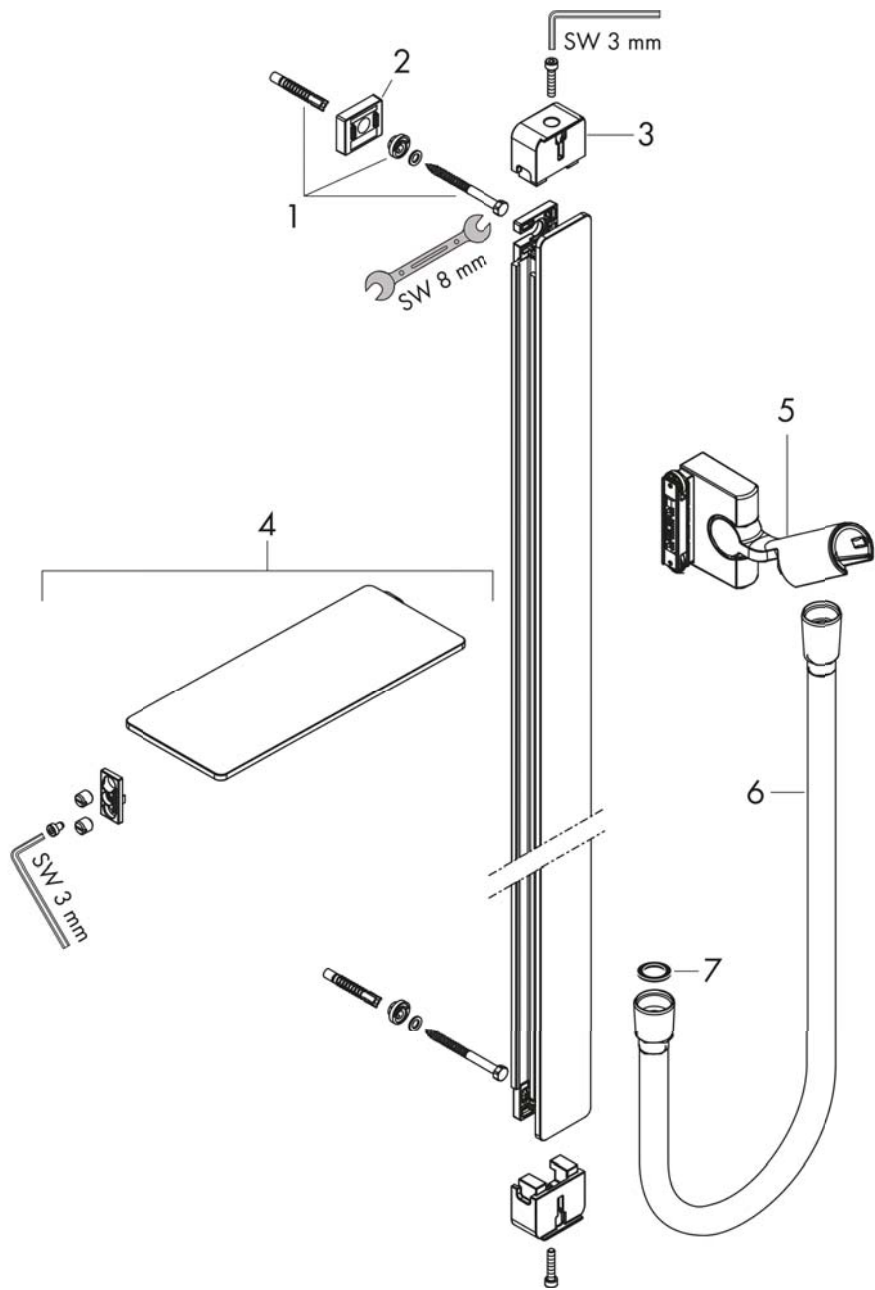

### Scale drawing

Unica  
 Wallbar Raindance E, 60"  
 Finishes : chrome Part no. : 27645000

Exploded drawing

Year of production: >10/17

**Unica**  
**Wallbar Raindance E, 60"**  
 Finishes : **chrome** Part no. : **27645000**

**Spare parts list**

Year of production: >10/17

Pos.	Description	Part no.	Price	PU
1	mounting set	92841000	-	1
2	tile-matching-disk	93124000	-	1
3	cover	93101000	-	1
4	shelf	26511000	-	1
5	support, assy	93100000	-	1
6	shower hose Isiflex'B 1,60 m	28276000	-	1
7	seal	98058000	-	1