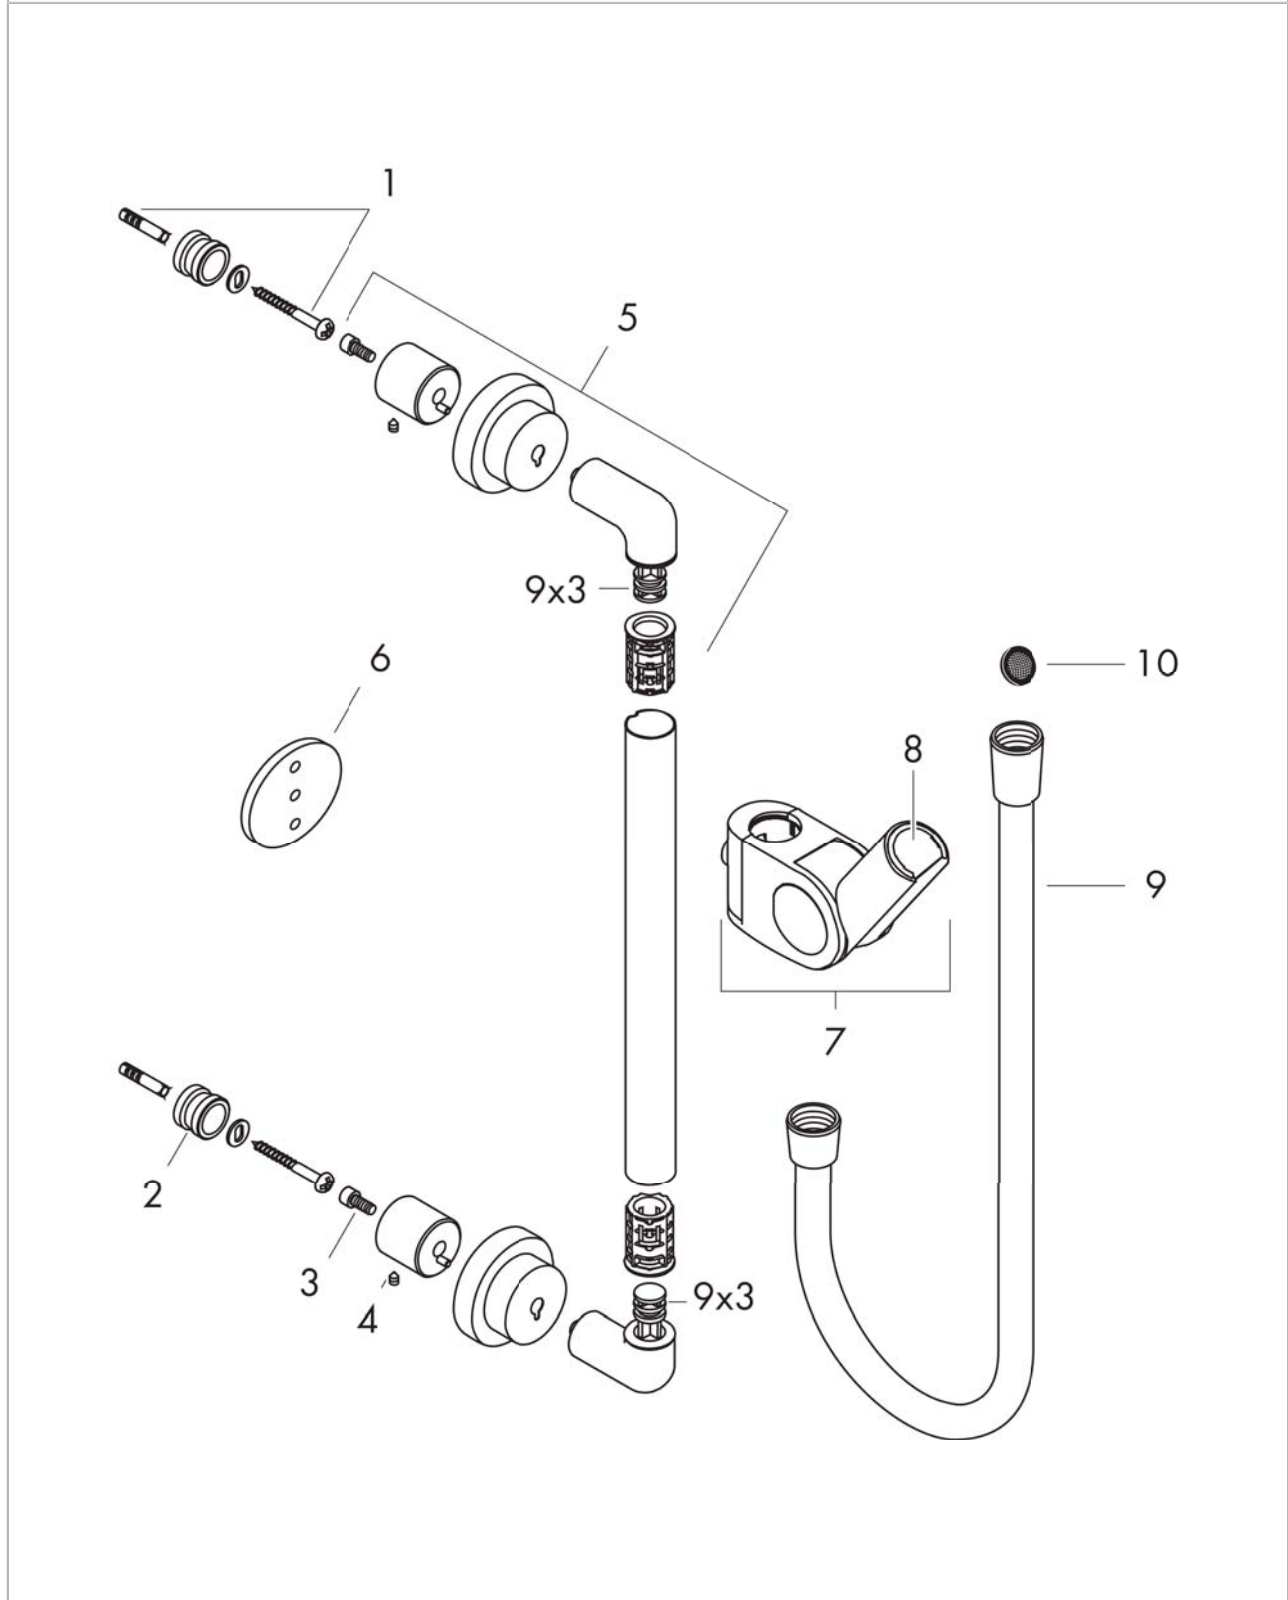

AXOR Citterio
AXOR Citterio Wallbar, 36"
Finishes : **chrome** Part no. : **27831000**

Description

Features

- Brass wallbar

Item details

Compliance

Product image

Scale drawing

AXOR Citterio
AXOR Citterio Wallbar, 36"
Finishes : chrome Part no. : 27831000

Exploded drawing

Year of production: >07/13

AXOR Citterio
AXOR Citterio Wallbar, 36"
 Finishes : **chrome** Part no. : **27831000**

Spare parts list

Year of production: >07/13

Pos.	Description	Part no.	Price	PU
1	mounting set	40916000	-	1
2	support element	97597000	-	1
3	hexagon socket screw M4x10	97661000	-	1
4	hollow set screw M6x6	97660000	-	1
5	wall support	97696000	-	1
6	tile-matching-disk	96380000	-	1
7	support, assy	96505000	-	1
8	guide	98918000	-	1
9	shower hose Isiflex'B 1,60 m	28276000	-	1
10	filter packing	94246000	-	1