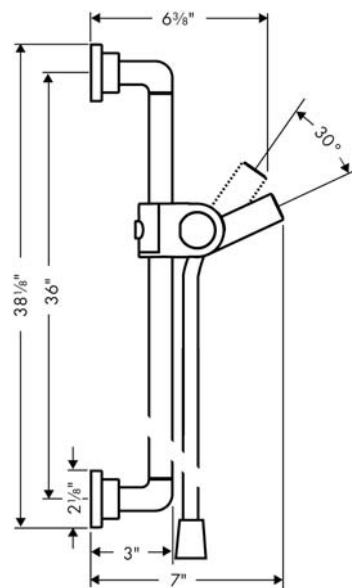

AXOR Citterio
AXOR Citterio Wallbar, 36"
Finishes : **chrome** Part no. : **27831000**

Description

Features

- Brass wallbar

Item details

Compliance

Product image

Scale drawing

AXOR Citterio
AXOR Citterio Wallbar, 36"
Finishes : chrome Part no. : 27831000

Exploded drawing

Year of production: >07/13

AXOR Citterio
AXOR Citterio Wallbar, 36"
 Finishes : **chrome** Part no. : **27831000**

Spare parts list

Year of production: >07/13

Pos.	Description	Part no.	Price	PU
1	mounting set	40916000	-	1
2	support element	97597000	-	1
3	hexagon socket screw M4x10	97661000	-	1
4	hollow set screw M6x6	97660000	-	1
5	wall support	97696000	-	1
6	tile-matching-disk	96380000	-	1
7	support, assy	96505000	-	1
8	guide	98918000	-	1
9	shower hose Isiflex'B 1,60 m	28276000	-	1
10	filter packing	94246000	-	1