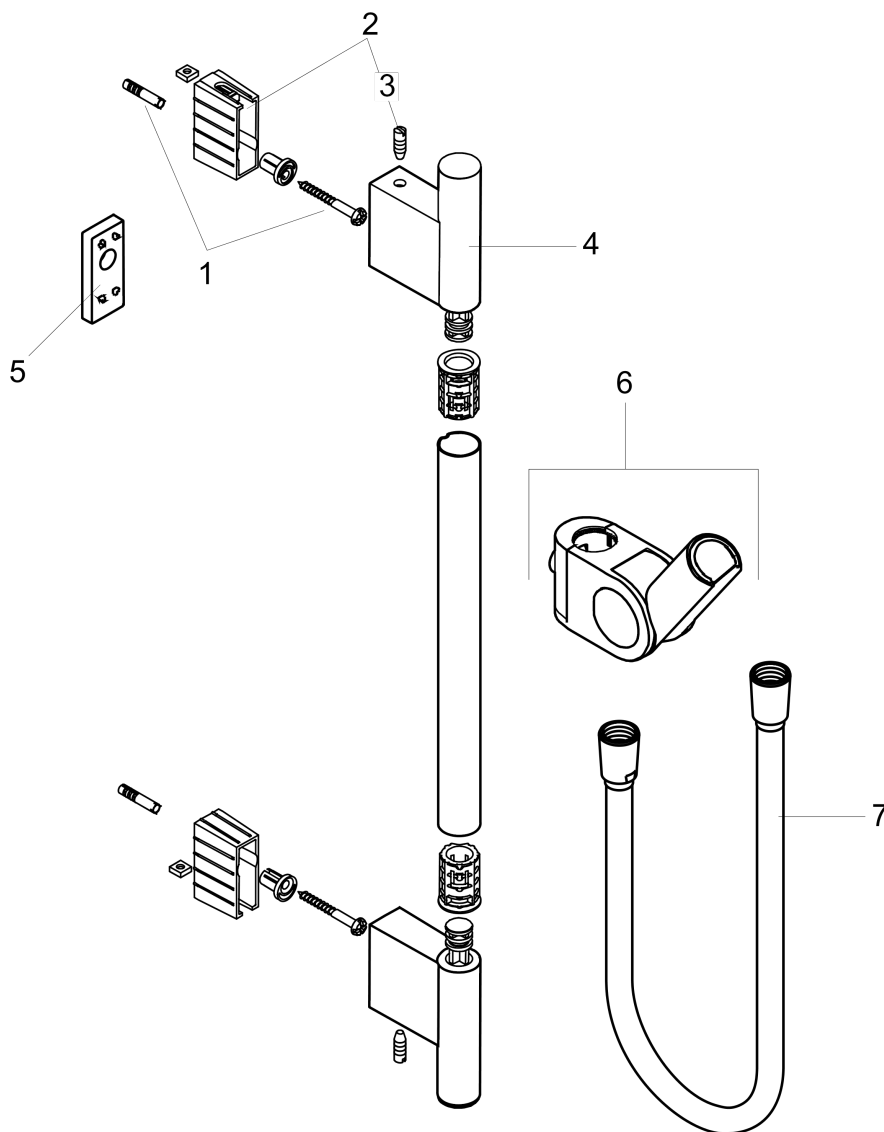

AXOR Uno
Shower bar 0.90 m
Surfaces: **Chrome** Article Number: **27989000**

Description

product features

- consists of: shower bar, shower hose, slider
- wall bar type: chrome-plated brass pipe
- bar width: 22 mm
- fully chrome-plated metal shower slide
- slide inclination angle steplessly adjustable
- chrome-plated wall supports of metal

Product image

Scale drawing

AXOR Uno
Shower bar 0.90 m
Surfaces: **Chrome** Article Number: **27989000**

Installation examples

AXOR Uno
Shower bar 0.90 m
Surfaces: **Chrome** Article Number: **27989000**

Exploded Drawing

Year of production: >01/11

AXOR Uno
Shower bar 0.90 m
 Surfaces: **Chrome** Article Number: **27989000**

Spare part list

Year of production: >01/11

Pos.	Description	Article Number	PC	PU
1	mounting set	40915000	0	1
2	support cpl.	96486000	0	1
3	screw	97795000	0	1
4	cover	96485000	0	1
5	tile-matching-disk	96397000	0	1
6	support, assy	96505000	0	1
7	shower hose Isiflex'B 1,60 m	28276000	0	1