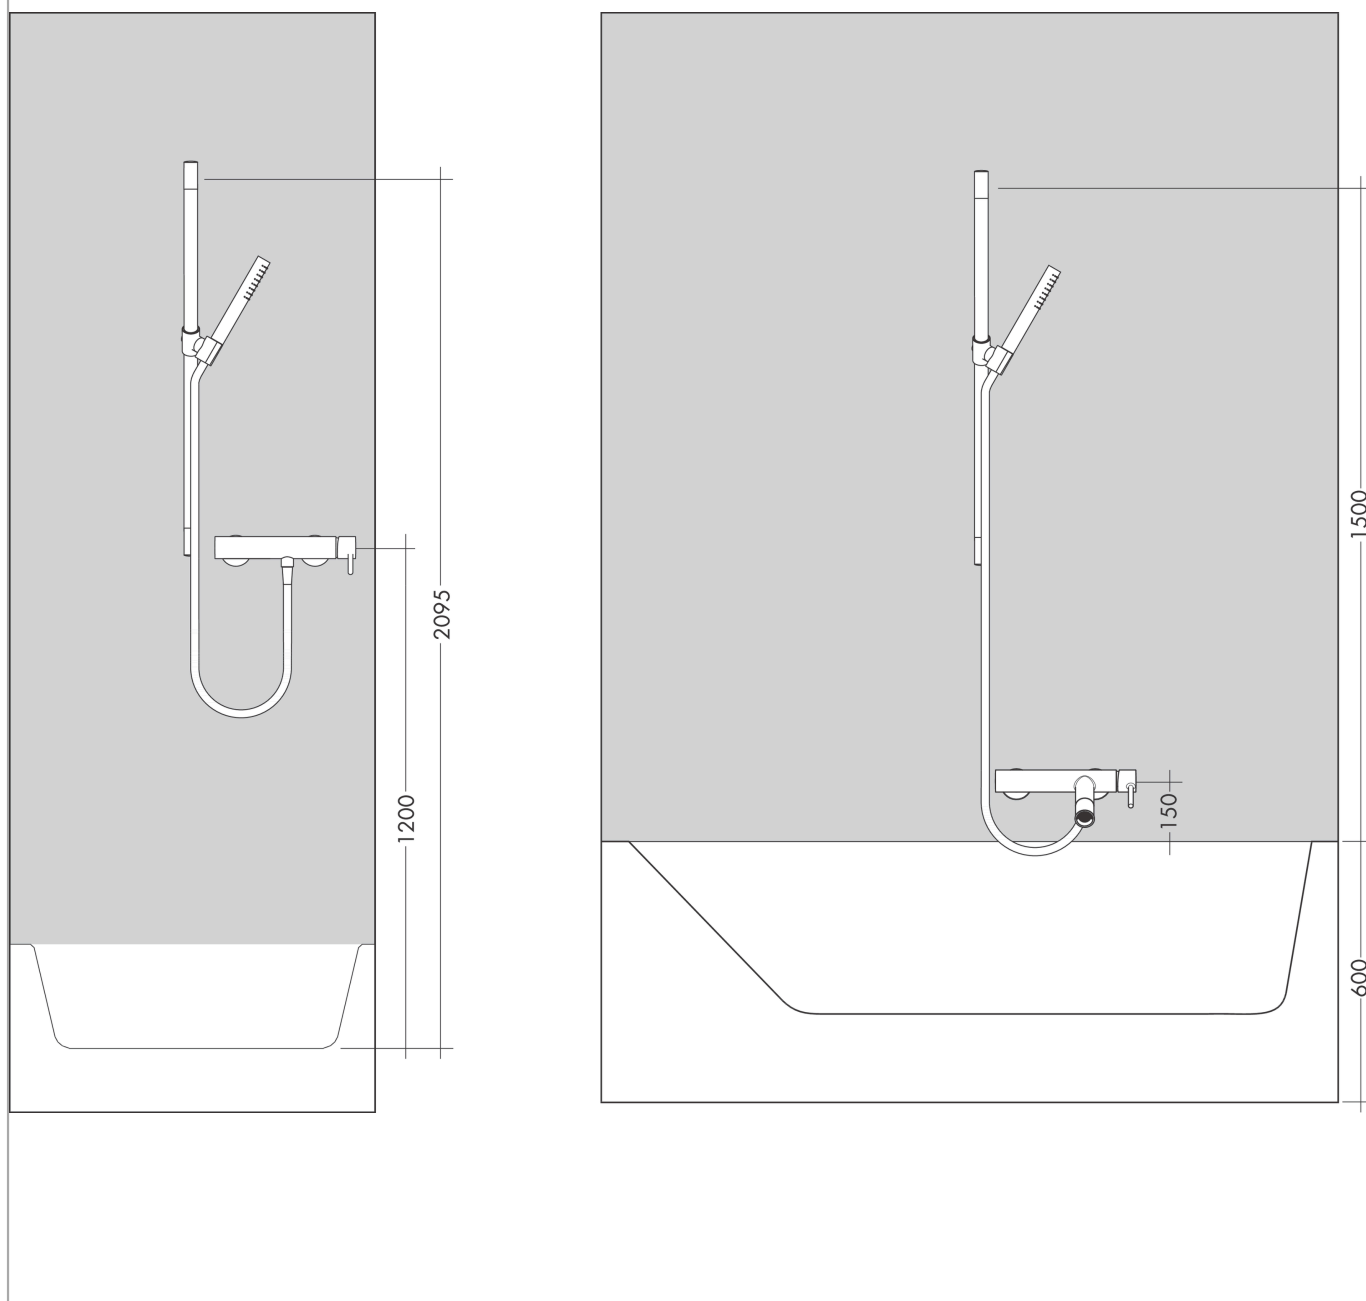

AXOR Uno
Shower bar 0.90 m
Surfaces: **Chrome** Article Number: **27989000**

Description

product features

- consists of: shower bar, shower hose, slider
- wall bar type: chrome-plated brass pipe
- bar width: 22 mm
- fully chrome-plated metal shower slide
- slide inclination angle steplessly adjustable
- chrome-plated wall supports of metal

Product image

Scale drawing

AXOR Uno
Shower bar 0.90 m
Surfaces: **Chrome** Article Number: **27989000**

Installation examples

AXOR Uno
Shower bar 0.90 m
Surfaces: **Chrome** Article Number: **27989000**

Exploded Drawing

Year of production: >01/11

AXOR Uno
Shower bar 0.90 m
 Surfaces: **Chrome** Article Number: **27989000**

Spare part list

Year of production: >01/11

Pos.	Description	Article Number	PC	PU
1	mounting set	40915000	0	1
2	support cpl.	96486000	0	1
3	screw	97795000	0	1
4	cover	96485000	0	1
5	tile-matching-disk	96397000	0	1
6	support, assy	96505000	0	1
7	shower hose Isiflex'B 1,60 m	28276000	0	1