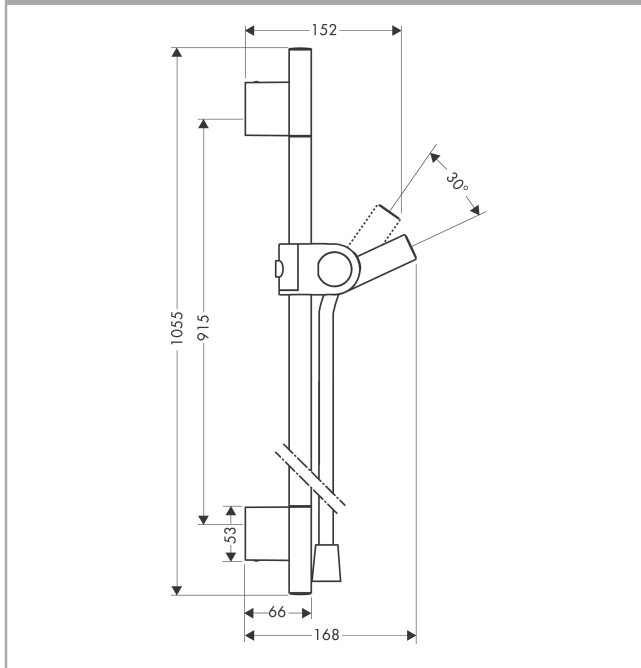

AXOR Uno
Shower bar 0.90 m
Surfaces: **Chrome** Article Number: **27989000**

Description

product features

- consists of: shower bar, shower hose, slider
- wall bar type: chrome-plated brass pipe
- bar width: 22 mm
- fully chrome-plated metal shower slide
- slide inclination angle steplessly adjustable
- chrome-plated wall supports of metal

Product image

Scale drawing

AXOR Uno
Shower bar 0.90 m
Surfaces: **Chrome** Article Number: **27989000**

Installation examples

AXOR Uno
Shower bar 0.90 m
Surfaces: **Chrome** Article Number: **27989000**

Exploded Drawing

Year of production: >01/11

AXOR Uno
Shower bar 0.90 m
 Surfaces: **Chrome** Article Number: **27989000**

Spare part list

Year of production: >01/11

Pos.	Description	Article Number	PC	PU
1	mounting set	40915000	0	1
2	support cpl.	96486000	0	1
3	screw	97795000	0	1
4	cover	96485000	0	1
5	tile-matching-disk	96397000	0	1
6	support, assy	96505000	0	1
7	shower hose Isiflex'B 1,60 m	28276000	0	1