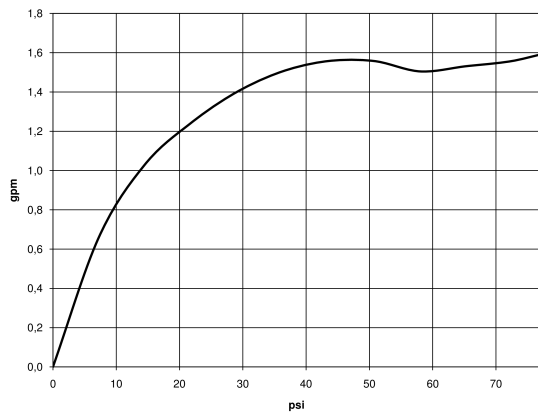

Bathtub - Madison
Hand shower - polished chrome
Article number: 28 002 978-00 0010

All dimensions in mm / inch = mm x 0,0394

Flow rate chart

Bathtub - Madison

Hand shower - polished chrome

Article number: 28 002 978-00 0010

Other surface finishes

platinum matte

28 002 978-06 0010

platinum

28 002 978-08 0010

Durabrass

28 002 978-09 0010

Brushed Durabrass

28 002 978-28 0010

Dark Platinum matte

28 002 978-99 0010

More custom finish options are available via special production (xTra Service). Please see our finish matrix for availability and pricing or contact a Dornbracht representative.

Spare parts list

Number	Item Number	Designation	Number of units
1	09 21 02 115 90	cap	1
2	09 23 01 039 90	sieve	1
3	04 12 11 071 00 90	shower	1
4	09 30 09 022 90	key	1