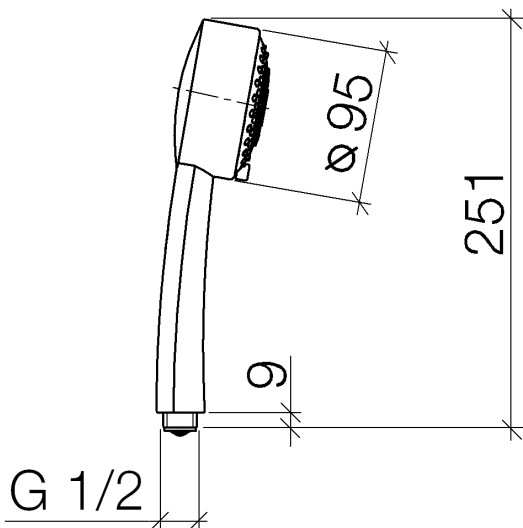

Bathtub - Madison

Hand shower - polished chrome

Article number: 28 002 978-00 0010

- 3 individual sprays (standard, soft, massage)
- Descaling system
- $\varnothing$  3-3/4"
- 1/2" connection
- Water flow rate limited to max. 1.8 gpm

**Codes & Standards**

- California Energy Commission (CEC)

- Internal backflow preventer.

polished chrome

Dimensional drawing

Bathtub - Madison  
Hand shower - polished chrome  
Article number: 28 002 978-00 0010

All dimensions in mm / inch = mm x 0,0394

### Flow rate chart

Bathtub - Madison

Hand shower - polished chrome

Article number: 28 002 978-00 0010