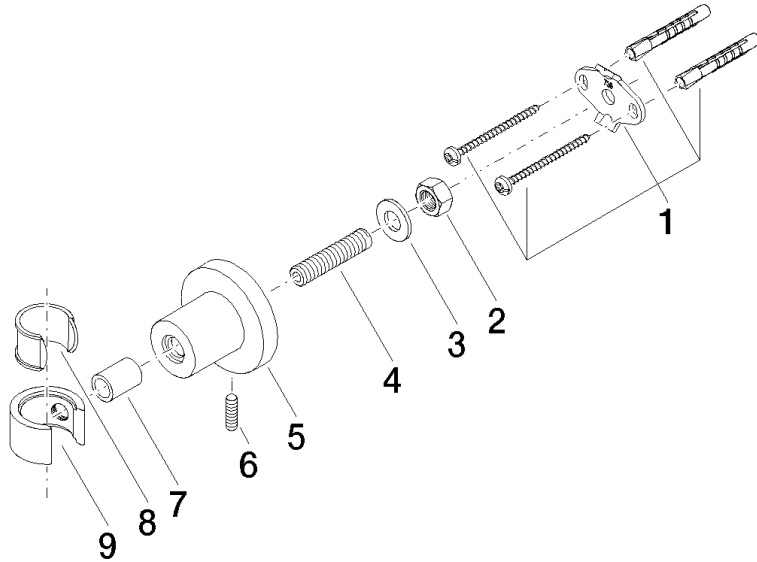

## TARA Wall bracket - Chrome

28 050 892 Product version from 4/1/2024

- Flange diameter 2-1/8"

	Chrome	28 050 892-00
	Brushed Platinum	28 050 892-06
	Platinum	28 050 892-08
	Dark Chrome	28 050 892-19
	Brushed Light Gold	28 050 892-27
	Brushed Durabronze (23kt Gold)	28 050 892-28
	Matte Black	28 050 892-33
	Brushed Bronze	28 050 892-42
	Brushed Champagne (22kt Gold)	28 050 892-46
	Champagne (22kt Gold)	28 050 892-47
	Cyprus	28 050 892-49
	Brushed Chrome	28 050 892-93
	Brushed Dark Platinum	28 050 892-99

## TARA Wall bracket - Chrome

---

28 050 892 Product version from 4/1/2024

mm [inches]

**TARA Wall bracket - Chrome**

28 050 892 Product version from 4/1/2024

Parts for other finishes can be found here: **Brushed**  
**Platinum**

**Spare parts list**

Number	Item Number	Designation	Number of units	Lead time
1	05 17 20 739 00 90	fixing set	1	2
2	09 23 10 026 90	nut	1	2
3	09 30 11 046 90	disc	1	2
4	08 18 50 586 90	screw	1	2
5	08 17 89 505-00	holder	1	10
6	04 31 11 113 00 90	pin	1	2
7	08 17 20 624-00	holder	1	10
8	90 18 40 035 00 90	sleeve	1	2
9	09 17 20 014-00	holder	1	10