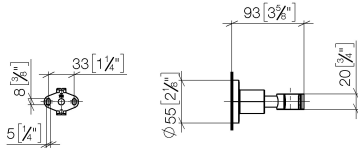

## TARA Wall bracket - Chrome

28 050 892 Product version from 4/1/2024

- Flange diameter 2-1/8"

	Chrome	28 050 892-00
	Brushed Platinum	28 050 892-06
	Platinum	28 050 892-08
	Dark Chrome	28 050 892-19
	Brushed Light Gold	28 050 892-27
	Brushed Durabronze (23kt Gold)	28 050 892-28
	Matte Black	28 050 892-33
	Brushed Bronze	28 050 892-42
	Brushed Champagne (22kt Gold)	28 050 892-46
	Champagne (22kt Gold)	28 050 892-47
	Cyprus	28 050 892-49
	Brushed Chrome	28 050 892-93
	Brushed Dark Platinum	28 050 892-99

## TARA Wall bracket - Chrome

---

28 050 892 Product version from 4/1/2024

mm [inches]

**TARA Wall bracket - Chrome**

28 050 892 Product version from 4/1/2024

Parts for other finishes can be found here: **Brushed**  
**Platinum**

**Spare parts list**

Number	Item Number	Designation	Number of units	Lead time
1	05 17 20 739 00 90	fixing set	1	2
2	09 23 10 026 90	nut	1	2
3	09 30 11 046 90	disc	1	2
4	08 18 50 586 90	screw	1	2
5	08 17 89 505-00	holder	1	10
6	04 31 11 113 00 90	pin	1	2
7	08 17 20 624-00	holder	1	10
8	90 18 40 035 00 90	sleeve	1	2
9	09 17 20 014-00	holder	1	10