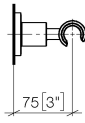

TARA Wall bracket - Brushed Platinum

28 050 892 Product version from 4/1/2024

- Flange diameter 2-1/8"

	Brushed Platinum	28 050 892-06
	Chrome	28 050 892-00
	Platinum	28 050 892-08
	Dark Chrome	28 050 892-19
	Brushed Light Gold	28 050 892-27
	Brushed Durabronze (23kt Gold)	28 050 892-28
	Matte Black	28 050 892-33
	Brushed Bronze	28 050 892-42
	Brushed Champagne (22kt Gold)	28 050 892-46
	Champagne (22kt Gold)	28 050 892-47
	Cyprum	28 050 892-49
	Brushed Chrome	28 050 892-93
	Brushed Dark Platinum	28 050 892-99

TARA Wall bracket - Brushed Platinum

28 050 892 Product version from 4/1/2024

mm [inches]

TARA Wall bracket - Brushed Platinum

28 050 892 Product version from 4/1/2024

Parts for other finishes can be found here: [Chrome](#)

Spare parts list

Number	Item Number	Designation	Number of units	Lead time
1	05 17 20 739 00 90	fixing set	1	2
2	09 23 10 026 90	nut	1	2
3	09 30 11 046 90	disc	1	2
4	08 18 50 586 90	screw	1	2
5	08 17 89 505-06	holder	1	10
6	04 31 11 113 00 90	pin	1	2
7	08 17 20 624-06	holder	1	10
8	90 18 40 035 00 90	sleeve	1	2
9	09 17 20 014-06	holder	1	10