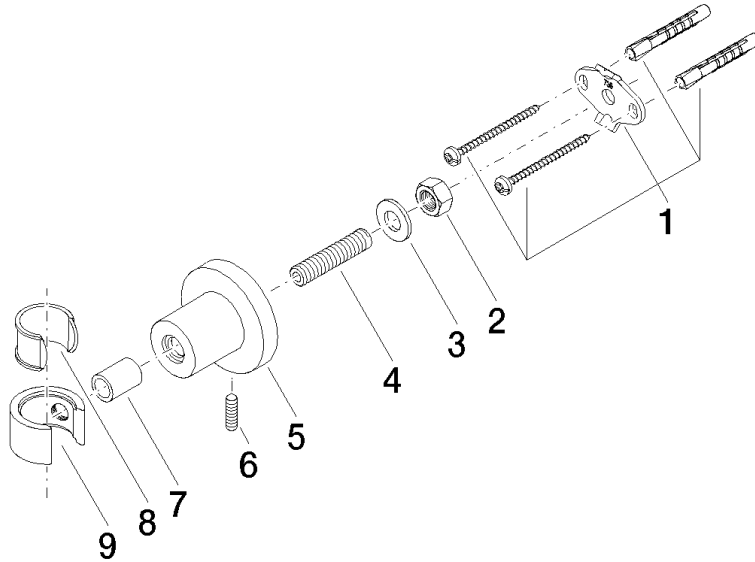

TARA Wall bracket - Brushed Platinum

28 050 892 Product version from 4/1/2024

- Flange diameter 2-1/8"

	Brushed Platinum	28 050 892-06
	Chrome	28 050 892-00
	Platinum	28 050 892-08
	Dark Chrome	28 050 892-19
	Brushed Light Gold	28 050 892-27
	Brushed Durabronze (23kt Gold)	28 050 892-28
	Matte Black	28 050 892-33
	Brushed Bronze	28 050 892-42
	Brushed Champagne (22kt Gold)	28 050 892-46
	Champagne (22kt Gold)	28 050 892-47
	Cyprum	28 050 892-49
	Brushed Chrome	28 050 892-93
	Brushed Dark Platinum	28 050 892-99

TARA Wall bracket - Brushed Platinum

28 050 892 Product version from 4/1/2024

mm [inches]

TARA Wall bracket - Brushed Platinum

28 050 892 Product version from 4/1/2024

Parts for other finishes can be found here: [Chrome](#)

Spare parts list

Number	Item Number	Designation	Number of units	Lead time
1	05 17 20 739 00 90	fixing set	1	2
2	09 23 10 026 90	nut	1	2
3	09 30 11 046 90	disc	1	2
4	08 18 50 586 90	screw	1	2
5	08 17 89 505-06	holder	1	10
6	04 31 11 113 00 90	pin	1	2
7	08 17 20 624-06	holder	1	10
8	90 18 40 035 00 90	sleeve	1	2
9	09 17 20 014-06	holder	1	10