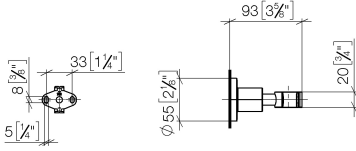

TARA Wall bracket - Brushed Platinum

28 050 892 Product version from 4/1/2024

- Flange diameter 2-1/8"

	Brushed Platinum	28 050 892-06
	Chrome	28 050 892-00
	Platinum	28 050 892-08
	Dark Chrome	28 050 892-19
	Brushed Light Gold	28 050 892-27
	Brushed Durabronze (23kt Gold)	28 050 892-28
	Matte Black	28 050 892-33
	Brushed Bronze	28 050 892-42
	Brushed Champagne (22kt Gold)	28 050 892-46
	Champagne (22kt Gold)	28 050 892-47
	Cyprum	28 050 892-49
	Brushed Chrome	28 050 892-93
	Brushed Dark Platinum	28 050 892-99

TARA Wall bracket - Brushed Platinum

28 050 892 Product version from 4/1/2024

mm [inches]

TARA Wall bracket - Brushed Platinum

28 050 892 Product version from 4/1/2024

Parts for other finishes can be found here: [Chrome](#)

Spare parts list

Number	Item Number	Designation	Number of units	Lead time
1	05 17 20 739 00 90	fixing set	1	2
2	09 23 10 026 90	nut	1	2
3	09 30 11 046 90	disc	1	2
4	08 18 50 586 90	screw	1	2
5	08 17 89 505-06	holder	1	10
6	04 31 11 113 00 90	pin	1	2
7	08 17 20 624-06	holder	1	10
8	90 18 40 035 00 90	sleeve	1	2
9	09 17 20 014-06	holder	1	10