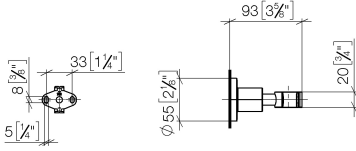

TARA Wall bracket - Platinum

28 050 892 Product version from 4/1/2024

- Flange diameter 2-1/8"

	Platinum	28 050 892-08
	Chrome	28 050 892-00
	Brushed Platinum	28 050 892-06
	Dark Chrome	28 050 892-19
	Brushed Light Gold	28 050 892-27
	Brushed Durabronze (23kt Gold)	28 050 892-28
	Matte Black	28 050 892-33
	Brushed Bronze	28 050 892-42
	Brushed Champagne (22kt Gold)	28 050 892-46
	Champagne (22kt Gold)	28 050 892-47
	Cyprum	28 050 892-49
	Brushed Chrome	28 050 892-93
	Brushed Dark Platinum	28 050 892-99

TARA Wall bracket - Platinum

28 050 892 Product version from 4/1/2024

mm [inches]

TARA Wall bracket - Platinum

28 050 892 Product version from 4/1/2024

Parts for other finishes can be found here: [Chrome](#)

Spare parts list

Number	Item Number	Designation	Number of units	Lead time
1	05 17 20 739 00 90	fixing set	1	2
2	09 23 10 026 90	nut	1	2
3	09 30 11 046 90	disc	1	2
4	08 18 50 586 90	screw	1	2
5	08 17 89 505-08	holder	1	40
6	04 31 11 113 00 90	pin	1	2
7	08 17 20 624-08	holder	1	40
8	90 18 40 035 00 90	sleeve	1	2
9	09 17 20 014-08	holder	1	40