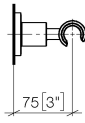

TARA Wall bracket - Platinum

28 050 892 Product version from 4/1/2024

- Flange diameter 2-1/8"

	Platinum	28 050 892-08
	Chrome	28 050 892-00
	Brushed Platinum	28 050 892-06
	Dark Chrome	28 050 892-19
	Brushed Light Gold	28 050 892-27
	Brushed Durabronze (23kt Gold)	28 050 892-28
	Matte Black	28 050 892-33
	Brushed Bronze	28 050 892-42
	Brushed Champagne (22kt Gold)	28 050 892-46
	Champagne (22kt Gold)	28 050 892-47
	Cyprum	28 050 892-49
	Brushed Chrome	28 050 892-93
	Brushed Dark Platinum	28 050 892-99

TARA Wall bracket - Platinum

28 050 892 Product version from 4/1/2024

mm [inches]

TARA Wall bracket - Platinum

28 050 892 Product version from 4/1/2024

Parts for other finishes can be found here: [Chrome](#)

Spare parts list

Number	Item Number	Designation	Number of units	Lead time
1	05 17 20 739 00 90	fixing set	1	2
2	09 23 10 026 90	nut	1	2
3	09 30 11 046 90	disc	1	2
4	08 18 50 586 90	screw	1	2
5	08 17 89 505-08	holder	1	40
6	04 31 11 113 00 90	pin	1	2
7	08 17 20 624-08	holder	1	40
8	90 18 40 035 00 90	sleeve	1	2
9	09 17 20 014-08	holder	1	40