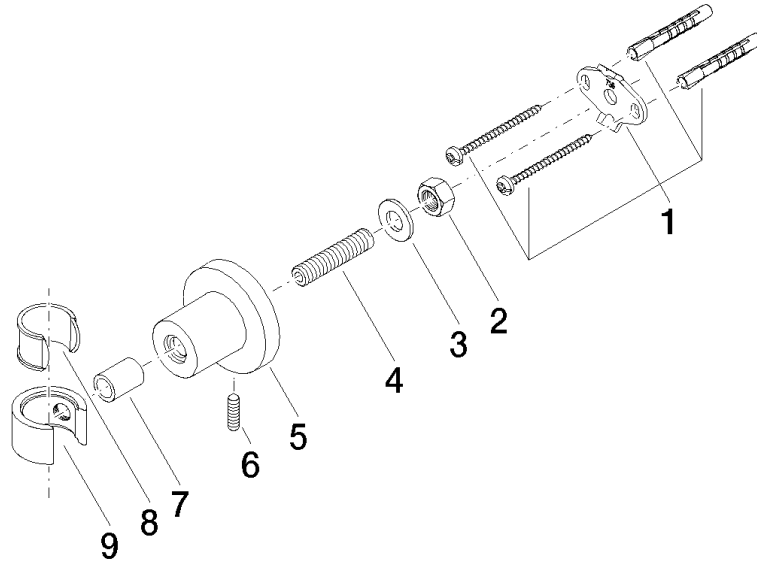

TARA Wall bracket - Platinum

28 050 892 Product version from 4/1/2024

- Flange diameter 2-1/8"

	Platinum	28 050 892-08
	Chrome	28 050 892-00
	Brushed Platinum	28 050 892-06
	Dark Chrome	28 050 892-19
	Brushed Light Gold	28 050 892-27
	Brushed Durabronze (23kt Gold)	28 050 892-28
	Matte Black	28 050 892-33
	Brushed Bronze	28 050 892-42
	Brushed Champagne (22kt Gold)	28 050 892-46
	Champagne (22kt Gold)	28 050 892-47
	Cyprum	28 050 892-49
	Brushed Chrome	28 050 892-93
	Brushed Dark Platinum	28 050 892-99

TARA Wall bracket - Platinum

28 050 892 Product version from 4/1/2024

mm [inches]

TARA Wall bracket - Platinum

28 050 892 Product version from 4/1/2024

Parts for other finishes can be found here: [Chrome](#)

Spare parts list

Number	Item Number	Designation	Number of units	Lead time
1	05 17 20 739 00 90	fixing set	1	2
2	09 23 10 026 90	nut	1	2
3	09 30 11 046 90	disc	1	2
4	08 18 50 586 90	screw	1	2
5	08 17 89 505-08	holder	1	40
6	04 31 11 113 00 90	pin	1	2
7	08 17 20 624-08	holder	1	40
8	90 18 40 035 00 90	sleeve	1	2
9	09 17 20 014-08	holder	1	40