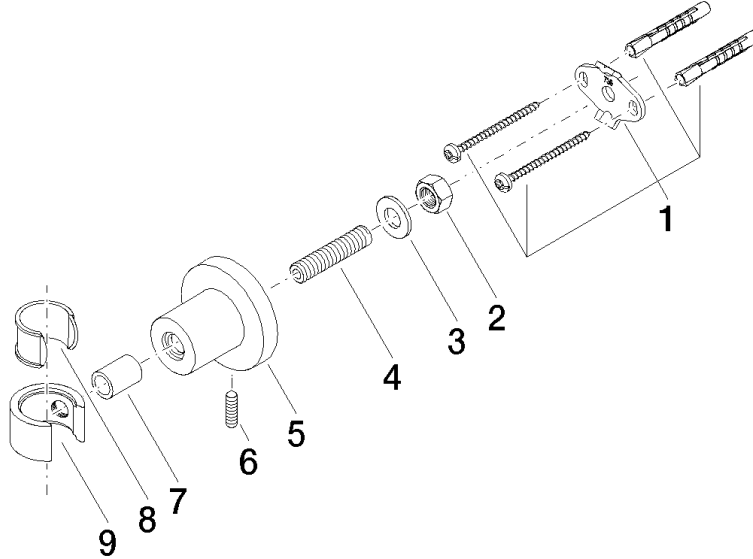

TARA Wall bracket - Dark Chrome

28 050 892 Product version from 4/1/2024

- Flange diameter 2-1/8"

	Dark Chrome	28 050 892-19
	Chrome	28 050 892-00
	Brushed Platinum	28 050 892-06
	Platinum	28 050 892-08
	Brushed Light Gold	28 050 892-27
	Brushed Durabronze (23kt Gold)	28 050 892-28
	Matte Black	28 050 892-33
	Brushed Bronze	28 050 892-42
	Brushed Champagne (22kt Gold)	28 050 892-46
	Champagne (22kt Gold)	28 050 892-47
	Cyprum	28 050 892-49
	Brushed Chrome	28 050 892-93
	Brushed Dark Platinum	28 050 892-99

TARA Wall bracket - Dark Chrome

28 050 892 Product version from 4/1/2024

mm [inches]

TARA Wall bracket - Dark Chrome

28 050 892 Product version from 4/1/2024

Parts for other finishes can be found here: [Chrome](#)

Spare parts list

Number	Item Number	Designation	Number of units	Lead time
1	05 17 20 739 00 90	fixing set	1	2
2	09 23 10 026 90	nut	1	2
3	09 30 11 046 90	disc	1	2
4	08 18 50 586 90	screw	1	2
5	08 17 89 505-19	holder	1	20
6	04 31 11 113 00 90	pin	1	2
7	08 17 20 624-19	holder	1	20
8	90 18 40 035 00 90	sleeve	1	2
9	09 17 20 014-19	holder	1	20