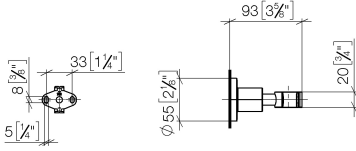

TARA Wall bracket - Dark Chrome

28 050 892 Product version from 4/1/2024

- Flange diameter 2-1/8"

	Dark Chrome	28 050 892-19
	Chrome	28 050 892-00
	Brushed Platinum	28 050 892-06
	Platinum	28 050 892-08
	Brushed Light Gold	28 050 892-27
	Brushed Durabronze (23kt Gold)	28 050 892-28
	Matte Black	28 050 892-33
	Brushed Bronze	28 050 892-42
	Brushed Champagne (22kt Gold)	28 050 892-46
	Champagne (22kt Gold)	28 050 892-47
	Cyprum	28 050 892-49
	Brushed Chrome	28 050 892-93
	Brushed Dark Platinum	28 050 892-99

TARA Wall bracket - Dark Chrome

28 050 892 Product version from 4/1/2024

mm [inches]

TARA Wall bracket - Dark Chrome

28 050 892 Product version from 4/1/2024

Parts for other finishes can be found here: [Chrome](#)

Spare parts list

Number	Item Number	Designation	Number of units	Lead time
1	05 17 20 739 00 90	fixing set	1	2
2	09 23 10 026 90	nut	1	2
3	09 30 11 046 90	disc	1	2
4	08 18 50 586 90	screw	1	2
5	08 17 89 505-19	holder	1	20
6	04 31 11 113 00 90	pin	1	2
7	08 17 20 624-19	holder	1	20
8	90 18 40 035 00 90	sleeve	1	2
9	09 17 20 014-19	holder	1	20