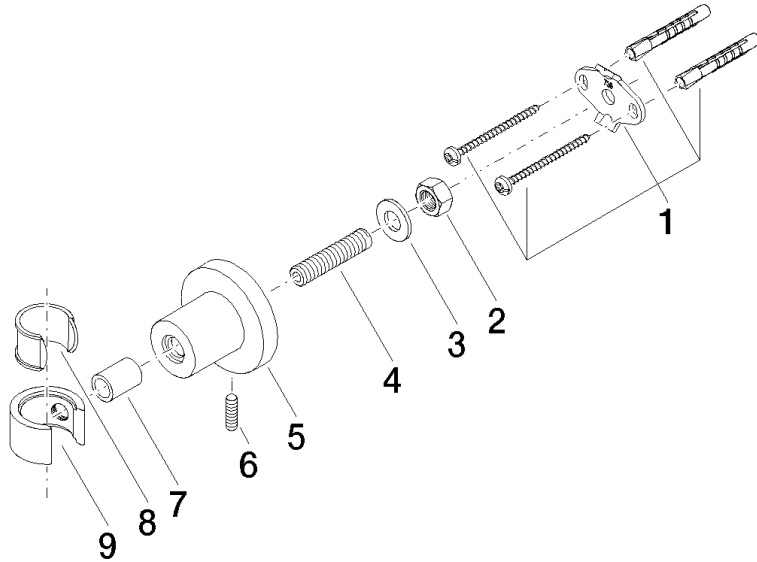

TARA Wall bracket - Brushed Durabronze (23kt Gold)

28 050 892 Product version from 4/1/2024

- Flange diameter 2-1/8"

	Brushed Durabronze (23kt Gold)	28 050 892-28
	Chrome	28 050 892-00
	Brushed Platinum	28 050 892-06
	Platinum	28 050 892-08
	Dark Chrome	28 050 892-19
	Brushed Light Gold	28 050 892-27
	Matte Black	28 050 892-33
	Brushed Bronze	28 050 892-42
	Brushed Champagne (22kt Gold)	28 050 892-46
	Champagne (22kt Gold)	28 050 892-47
	Cyprum	28 050 892-49
	Brushed Chrome	28 050 892-93
	Brushed Dark Platinum	28 050 892-99

TARA Wall bracket - Brushed Durabronze (23kt Gold)

28 050 892 Product version from 4/1/2024

mm [inches]

TARA Wall bracket - Brushed Durabronz (23kt Gold)

28 050 892 Product version from 4/1/2024

Parts for other finishes can be found here: [Chrome](#)

Spare parts list

Number	Item Number	Designation	Number of units	Lead time
1	05 17 20 739 00 90	fixing set	1	2
2	09 23 10 026 90	nut	1	2
3	09 30 11 046 90	disc	1	2
4	08 18 50 586 90	screw	1	2
5	08 17 89 505-28	holder	1	20
6	04 31 11 113 00 90	pin	1	2
7	08 17 20 624-28	holder	1	20
8	90 18 40 035 00 90	sleeve	1	2
9	09 17 20 014-28	holder	1	20