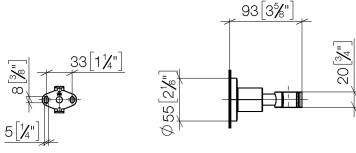

TARA Wall bracket - Brushed Durabronze (23kt Gold)

28 050 892 Product version from 4/1/2024

- Flange diameter 2-1/8"

	Brushed Durabronze (23kt Gold)	28 050 892-28
	Chrome	28 050 892-00
	Brushed Platinum	28 050 892-06
	Platinum	28 050 892-08
	Dark Chrome	28 050 892-19
	Brushed Light Gold	28 050 892-27
	Matte Black	28 050 892-33
	Brushed Bronze	28 050 892-42
	Brushed Champagne (22kt Gold)	28 050 892-46
	Champagne (22kt Gold)	28 050 892-47
	Cyprum	28 050 892-49
	Brushed Chrome	28 050 892-93
	Brushed Dark Platinum	28 050 892-99

TARA Wall bracket - Brushed Durabronze (23kt Gold)

28 050 892 Product version from 4/1/2024

mm [inches]

TARA Wall bracket - Brushed Durabronz (23kt Gold)

28 050 892 Product version from 4/1/2024

Parts for other finishes can be found here: [Chrome](#)

Spare parts list

Number	Item Number	Designation	Number of units	Lead time
1	05 17 20 739 00 90	fixing set	1	2
2	09 23 10 026 90	nut	1	2
3	09 30 11 046 90	disc	1	2
4	08 18 50 586 90	screw	1	2
5	08 17 89 505-28	holder	1	20
6	04 31 11 113 00 90	pin	1	2
7	08 17 20 624-28	holder	1	20
8	90 18 40 035 00 90	sleeve	1	2
9	09 17 20 014-28	holder	1	20