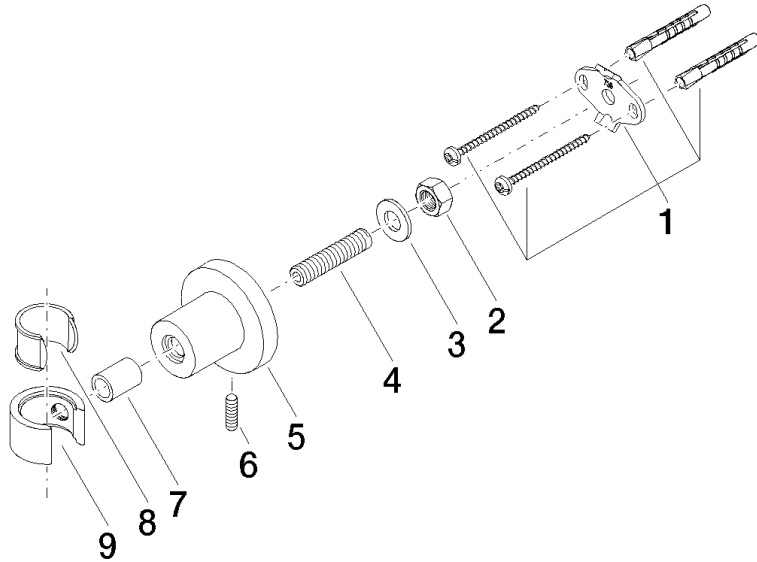

TARA Wall bracket - Matte Black

28 050 892 Product version from 4/1/2024

- Flange diameter 2-1/8"

	Matte Black	28 050 892-33
	Chrome	28 050 892-00
	Brushed Platinum	28 050 892-06
	Platinum	28 050 892-08
	Dark Chrome	28 050 892-19
	Brushed Light Gold	28 050 892-27
	Brushed Durabronze (23kt Gold)	28 050 892-28
	Brushed Bronze	28 050 892-42
	Brushed Champagne (22kt Gold)	28 050 892-46
	Champagne (22kt Gold)	28 050 892-47
	Cyprum	28 050 892-49
	Brushed Chrome	28 050 892-93
	Brushed Dark Platinum	28 050 892-99

TARA Wall bracket - Matte Black

28 050 892 Product version from 4/1/2024

mm [inches]

TARA Wall bracket - Matte Black

28 050 892 Product version from 4/1/2024

Parts for other finishes can be found here: [Chrome](#)

Spare parts list

Number	Item Number	Designation	Number of units	Lead time
1	05 17 20 739 00 90	fixing set	1	2
2	09 23 10 026 90	nut	1	2
3	09 30 11 046 90	disc	1	2
4	08 18 50 586 90	screw	1	2
5	08 17 89 505-33	holder	1	30
6	04 31 11 113 00 90	pin	1	2
7	08 17 20 624-33	holder	1	30
8	90 18 40 035 00 90	sleeve	1	2
9	09 17 20 014-33	holder	1	30