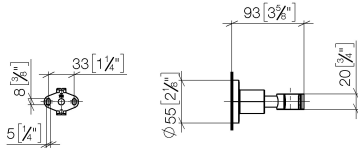

TARA Wall bracket - Matte Black

28 050 892 Product version from 4/1/2024

- Flange diameter 2-1/8"

	Matte Black	28 050 892-33
	Chrome	28 050 892-00
	Brushed Platinum	28 050 892-06
	Platinum	28 050 892-08
	Dark Chrome	28 050 892-19
	Brushed Light Gold	28 050 892-27
	Brushed Durabronze (23kt Gold)	28 050 892-28
	Brushed Bronze	28 050 892-42
	Brushed Champagne (22kt Gold)	28 050 892-46
	Champagne (22kt Gold)	28 050 892-47
	Cyprum	28 050 892-49
	Brushed Chrome	28 050 892-93
	Brushed Dark Platinum	28 050 892-99

TARA Wall bracket - Matte Black

28 050 892 Product version from 4/1/2024

mm [inches]

TARA Wall bracket - Matte Black

28 050 892 Product version from 4/1/2024

Parts for other finishes can be found here: [Chrome](#)

Spare parts list

Number	Item Number	Designation	Number of units	Lead time
1	05 17 20 739 00 90	fixing set	1	2
2	09 23 10 026 90	nut	1	2
3	09 30 11 046 90	disc	1	2
4	08 18 50 586 90	screw	1	2
5	08 17 89 505-33	holder	1	30
6	04 31 11 113 00 90	pin	1	2
7	08 17 20 624-33	holder	1	30
8	90 18 40 035 00 90	sleeve	1	2
9	09 17 20 014-33	holder	1	30