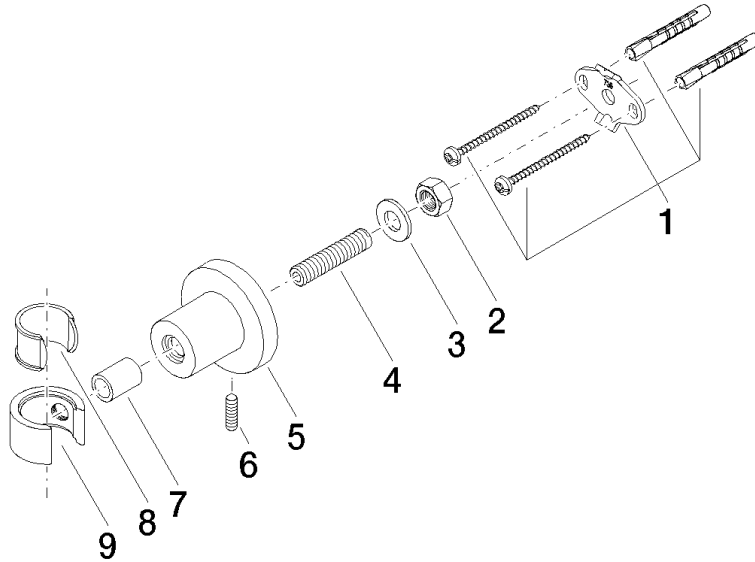

## TARA Wall bracket - Brushed Chrome

28 050 892 Product version from 4/1/2024

- Flange diameter 2-1/8"

	Brushed Chrome	28 050 892-93
	Chrome	28 050 892-00
	Brushed Platinum	28 050 892-06
	Platinum	28 050 892-08
	Dark Chrome	28 050 892-19
	Brushed Light Gold	28 050 892-27
	Brushed Durabronze (23kt Gold)	28 050 892-28
	Matte Black	28 050 892-33
	Brushed Bronze	28 050 892-42
	Brushed Champagne (22kt Gold)	28 050 892-46
	Champagne (22kt Gold)	28 050 892-47
	Cyprus	28 050 892-49
	Brushed Dark Platinum	28 050 892-99

## TARA Wall bracket - Brushed Chrome

---

28 050 892 Product version from 4/1/2024

mm [inches]

## TARA Wall bracket - Brushed Chrome

28 050 892 Product version from 4/1/2024

Parts for other finishes can be found here: [Chrome](#)

### Spare parts list

Number	Item Number	Designation	Number of units	Lead time
1	05 17 20 739 00 90	fixing set	1	2
2	09 23 10 026 90	nut	1	2
3	09 30 11 046 90	disc	1	2
4	08 18 50 586 90	screw	1	2
5	08 17 89 505-93	holder	1	20
6	04 31 11 113 00 90	pin	1	2
7	08 17 20 624-93	holder	1	20
8	90 18 40 035 00 90	sleeve	1	2
9	09 17 20 014-93	holder	1	20