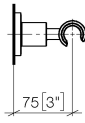

TARA Wall bracket - Brushed Dark Platinum

28 050 892 Product version from 4/1/2024

- Flange diameter 2-1/8"

	Brushed Dark Platinum	28 050 892-99
	Chrome	28 050 892-00
	Brushed Platinum	28 050 892-06
	Platinum	28 050 892-08
	Dark Chrome	28 050 892-19
	Brushed Light Gold	28 050 892-27
	Brushed Durabronze (23kt Gold)	28 050 892-28
	Matte Black	28 050 892-33
	Brushed Bronze	28 050 892-42
	Brushed Champagne (22kt Gold)	28 050 892-46
	Champagne (22kt Gold)	28 050 892-47
	Cyprum	28 050 892-49
	Brushed Chrome	28 050 892-93

TARA Wall bracket - Brushed Dark Platinum

28 050 892 Product version from 4/1/2024

mm [inches]

TARA Wall bracket - Brushed Dark Platinum

28 050 892 Product version from 4/1/2024

Parts for other finishes can be found here: [Chrome](#)

Spare parts list

Number	Item Number	Designation	Number of units	Lead time
1	05 17 20 739 00 90	fixing set	1	2
2	09 23 10 026 90	nut	1	2
3	09 30 11 046 90	disc	1	2
4	08 18 50 586 90	screw	1	2
5	08 17 89 505-99	holder	1	20
6	04 31 11 113 00 90	pin	1	2
7	08 17 20 624-99	holder	1	20
8	90 18 40 035 00 90	sleeve	1	2
9	09 17 20 014-99	holder	1	20