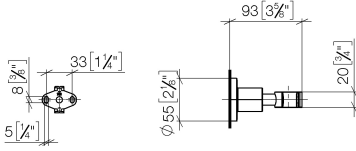

TARA Wall bracket - Brushed Dark Platinum

28 050 892 Product version from 4/1/2024

- Flange diameter 2-1/8"

	Brushed Dark Platinum	28 050 892-99
	Chrome	28 050 892-00
	Brushed Platinum	28 050 892-06
	Platinum	28 050 892-08
	Dark Chrome	28 050 892-19
	Brushed Light Gold	28 050 892-27
	Brushed Durabronze (23kt Gold)	28 050 892-28
	Matte Black	28 050 892-33
	Brushed Bronze	28 050 892-42
	Brushed Champagne (22kt Gold)	28 050 892-46
	Champagne (22kt Gold)	28 050 892-47
	Cyprum	28 050 892-49
	Brushed Chrome	28 050 892-93

TARA Wall bracket - Brushed Dark Platinum

28 050 892 Product version from 4/1/2024

mm [inches]

TARA Wall bracket - Brushed Dark Platinum

28 050 892 Product version from 4/1/2024

Parts for other finishes can be found here: [Chrome](#)

Spare parts list

Number	Item Number	Designation	Number of units	Lead time
1	05 17 20 739 00 90	fixing set	1	2
2	09 23 10 026 90	nut	1	2
3	09 30 11 046 90	disc	1	2
4	08 18 50 586 90	screw	1	2
5	08 17 89 505-99	holder	1	20
6	04 31 11 113 00 90	pin	1	2
7	08 17 20 624-99	holder	1	20
8	90 18 40 035 00 90	sleeve	1	2
9	09 17 20 014-99	holder	1	20