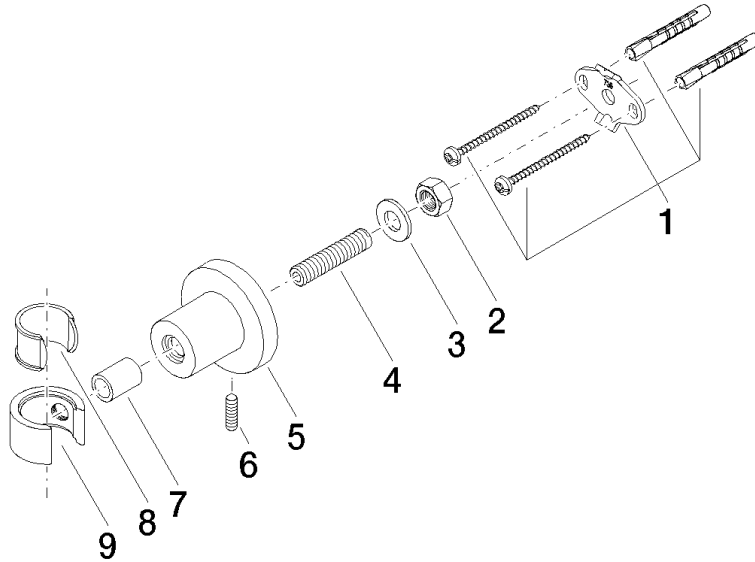

TARA Wall bracket - Brushed Dark Platinum

28 050 892 Product version from 4/1/2024

- Flange diameter 2-1/8"

	Brushed Dark Platinum	28 050 892-99
	Chrome	28 050 892-00
	Brushed Platinum	28 050 892-06
	Platinum	28 050 892-08
	Dark Chrome	28 050 892-19
	Brushed Light Gold	28 050 892-27
	Brushed Durabronze (23kt Gold)	28 050 892-28
	Matte Black	28 050 892-33
	Brushed Bronze	28 050 892-42
	Brushed Champagne (22kt Gold)	28 050 892-46
	Champagne (22kt Gold)	28 050 892-47
	Cyprum	28 050 892-49
	Brushed Chrome	28 050 892-93

TARA Wall bracket - Brushed Dark Platinum

28 050 892 Product version from 4/1/2024

mm [inches]

TARA Wall bracket - Brushed Dark Platinum

28 050 892 Product version from 4/1/2024

Parts for other finishes can be found here: [Chrome](#)

Spare parts list

Number	Item Number	Designation	Number of units	Lead time
1	05 17 20 739 00 90	fixing set	1	2
2	09 23 10 026 90	nut	1	2
3	09 30 11 046 90	disc	1	2
4	08 18 50 586 90	screw	1	2
5	08 17 89 505-99	holder	1	20
6	04 31 11 113 00 90	pin	1	2
7	08 17 20 624-99	holder	1	20
8	90 18 40 035 00 90	sleeve	1	2
9	09 17 20 014-99	holder	1	20