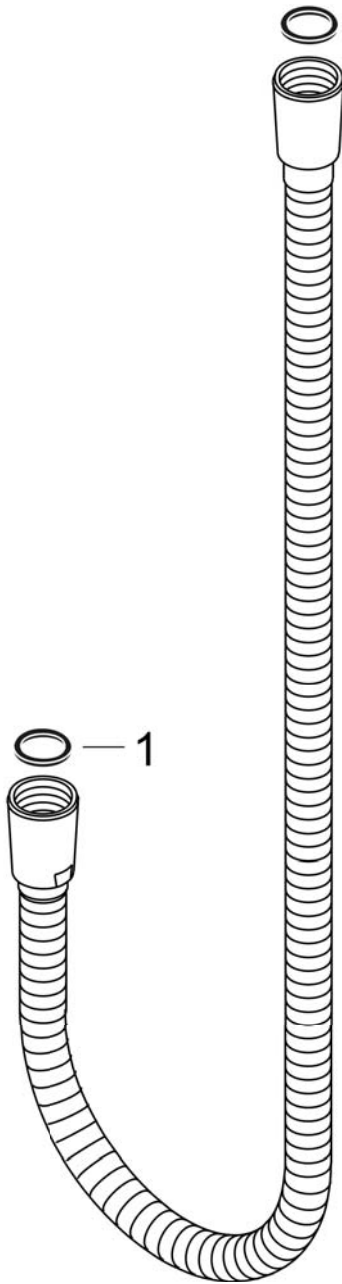

Metal Showerhose, 50"

Finishes : **chrome** Part no. : **28112000**

Description

Features

- Metal shower hose
- Pivot connector prevents hose from tangling
- No-kink hose

Item details

Compliance

Product image

Scale drawing

Metal Showerhose, 50"

Finishes : **chrome** Part no. : **28112000**

Exploded drawing

Year of production: >12/05

Metal Showerhose, 50"Finishes : **chrome** Part no. : **28112000****Spare parts list**

Year of production: >12/05

Pos.	Description	Part no.	Price	PU
1	seal	98058000	-	1