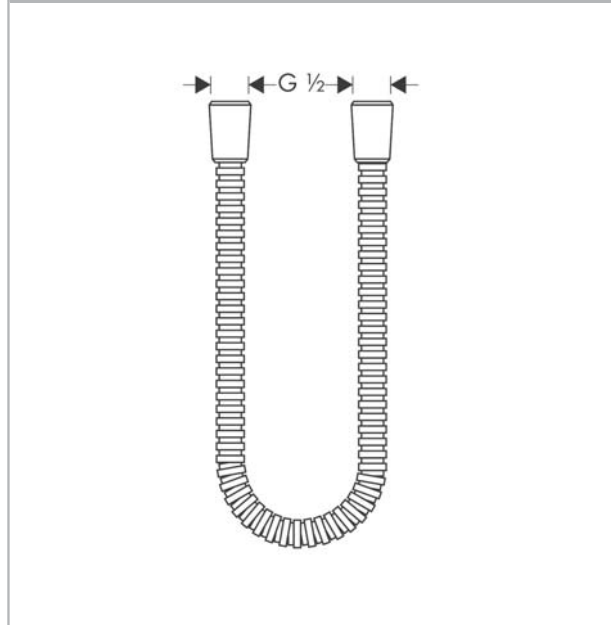

Metal Showerhose, 50"

Finishes : **chrome** Part no. : **28112000**

Description

Features

- Metal shower hose
- Pivot connector prevents hose from tangling
- No-kink hose

Item details

Compliance

Product image

Scale drawing

Metal Showerhose, 50"

Finishes : **chrome** Part no. : **28112000**

Exploded drawing

Year of production: >12/05

Metal Showerhose, 50"Finishes : **chrome** Part no. : **28112000****Spare parts list**

Year of production: >12/05

Pos.	Description	Part no.	Price	PU
1	seal	98058000	-	1