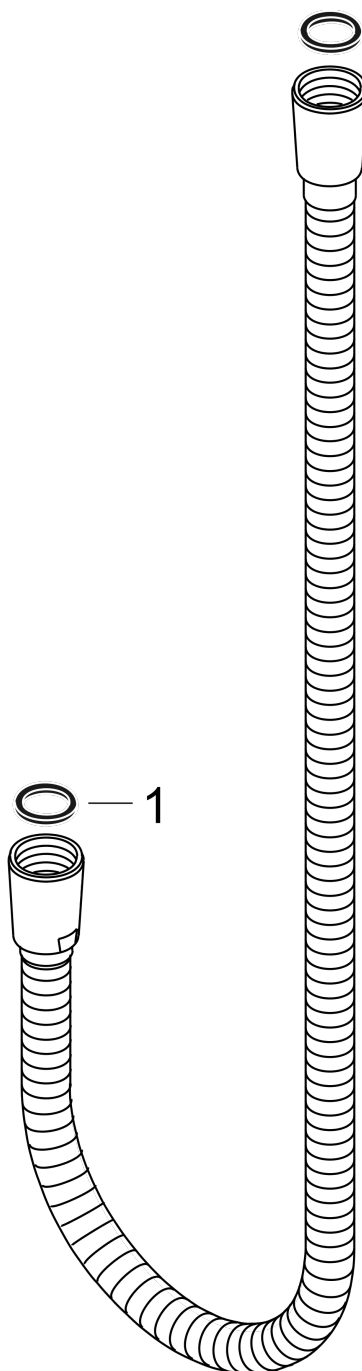

Metal Handshower Hose, 49"

Finishes : Part no. : 28112250

Features

- Metal shower hose
- Pivot connector prevents hose from tangling
- No-kink hose
- Connection thread: G 1/2

Item details

List Price

Compliance

Product image

Scale drawing

Metal Handshower Hose, 49"
Finishes : Part no. : **28112250**

Exploded drawing

Year of production: >11/16

Metal Handshower Hose, 49"
Finishes : Part no. : **28112250**

Spare parts list

Year of production: >11/16

Pos.		Part no.	Price	PU
1	seal	98058000	-	1