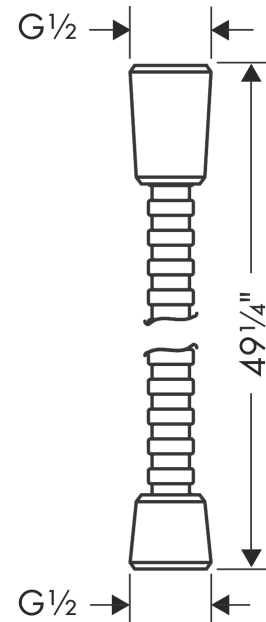

Metal Handshower Hose, 49"

Finishes : Part no. : 28112250

Features

- Metal shower hose
- Pivot connector prevents hose from tangling
- No-kink hose
- Connection thread: G 1/2

Item details

List Price

Compliance

Product image

Scale drawing

Metal Handshower Hose, 49"
Finishes : Part no. : **28112250**

Exploded drawing

Year of production: >11/16

Metal Handshower Hose, 49"
Finishes : Part no. : **28112250**

Spare parts list

Year of production: >11/16

Pos.		Part no.	Price	PU
1	seal	98058000	-	1