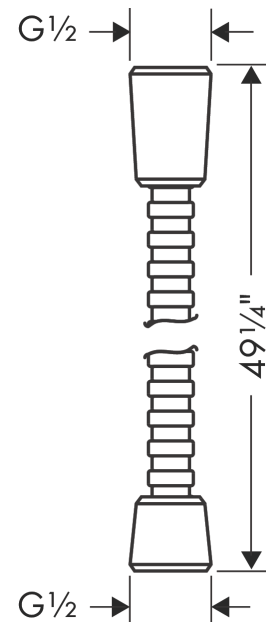

Metal Handshower Hose, 49"

Finishes : Part no. : 28112830

Features

- Metal shower hose
- Pivot connector prevents hose from tangling
- No-kink hose
- Connection thread: G 1/2

Item details

List Price

Compliance

Product image

Scale drawing

Metal Handshower Hose, 49"
Finishes : Part no. : **28112830**

Exploded drawing

Year of production: **04/06 - 12/19**

Metal Handshower Hose, 49"
Finishes : Part no. : **28112830**

Spare parts list

Year of production: **04/06 - 12/19**

Pos.		Part no.	Price	PU
1	seal	98058000	-	1
2	filter packing	94246000	-	1