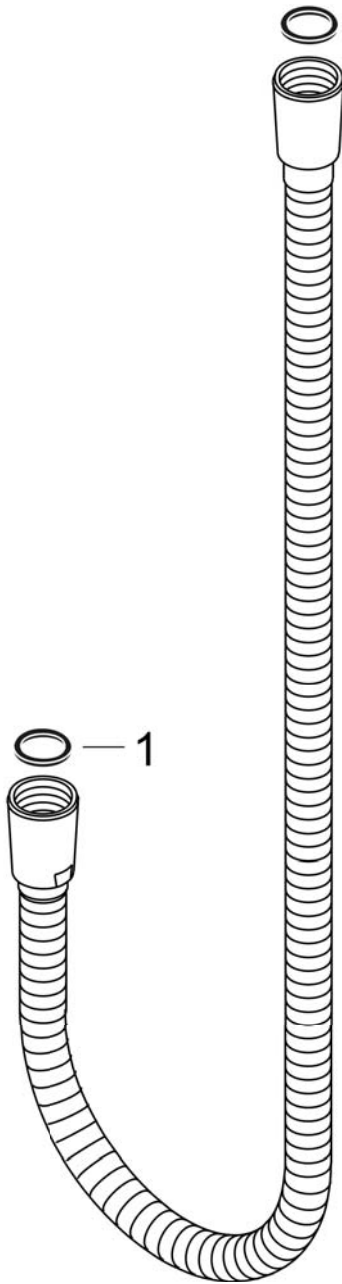

Metal Showerhose, 63"

Finishes : **chrome** Part no. : **28116000**

Description

Features

- Metal shower hose
- Pivot connector prevents hose from tangling
- No-kink hose

Item details

Compliance

Product image

Scale drawing

Metal Showerhose, 63"

Finishes : **chrome** Part no. : **28116000**

Exploded drawing

Year of production: >12/05

Metal Showerhose, 63"Finishes : **chrome** Part no. : **28116000****Spare parts list**

Year of production: >12/05

| Pos. | Description | Part no. | Price | PU |
|------|-------------|----------|-------|----|
| 1 | seal | 98058000 | - | 1 |