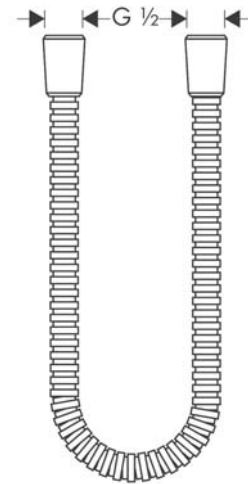

Metal Showerhose, 63"

Finishes : **chrome** Part no. : **28116000**

Description

Features

- Metal shower hose
- Pivot connector prevents hose from tangling
- No-kink hose

Item details

Compliance

Product image

Scale drawing

Metal Showerhose, 63"

Finishes : **chrome** Part no. : **28116000**

Exploded drawing

Year of production: >12/05

Metal Showerhose, 63"Finishes : **chrome** Part no. : **28116000****Spare parts list**

Year of production: >12/05

| Pos. | Description | Part no. | Price | PU |
|------|-------------|----------|-------|----|
| 1 | seal | 98058000 | - | 1 |