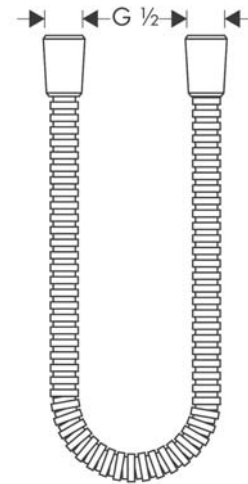

Metal Showerhose, 80"

Finishes : **chrome** Part no. : **28120000**

Description

Features

- Metal shower hose
- Pivot connector prevents hose from tangling
- No-kink hose

Item details

Compliance

Product image

Scale drawing

Metal Showerhose, 80"

Finishes : **chrome** Part no. : **28120000**

Exploded drawing

Year of production: >12/05

Metal Showerhose, 80"Finishes : **chrome** Part no. : **28120000****Spare parts list**

Year of production: >12/05

Pos.	Description	Part no.	Price	PU
1	seal	98058000	-	1