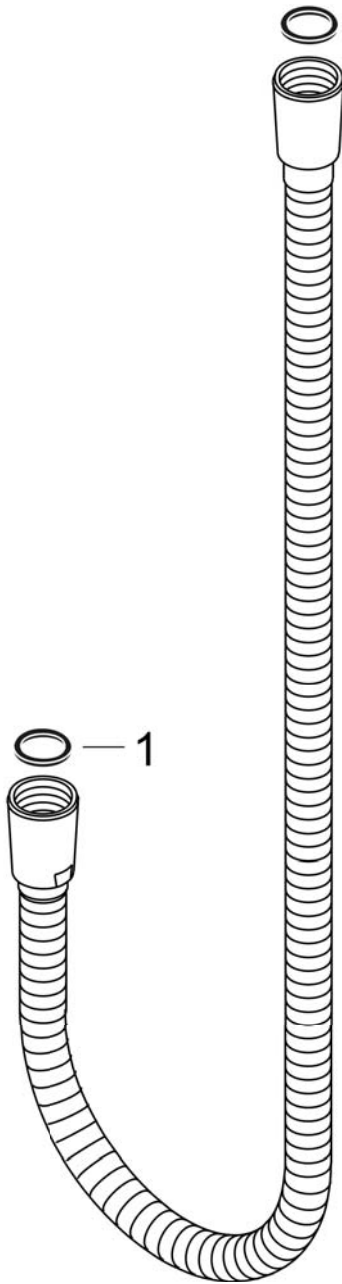

Metal Showerhose, 80"

Finishes : **chrome** Part no. : **28120000**

Description

Features

- Metal shower hose
- Pivot connector prevents hose from tangling
- No-kink hose

Item details

Compliance

Product image

Scale drawing

Metal Showerhose, 80"

Finishes : **chrome** Part no. : **28120000**

Exploded drawing

Year of production: >12/05

Metal Showerhose, 80"Finishes : **chrome** Part no. : **28120000****Spare parts list**

Year of production: >12/05

Pos.	Description	Part no.	Price	PU
1	seal	98058000	-	1