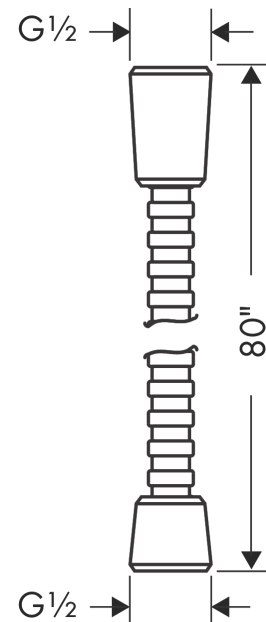

## Metal Handshower Hose, 80"

Finishes : Part no. : 28120250

### Features

- Metal shower hose
- Pivot connector prevents hose from tangling
- No-kink hose
- Connection thread: G 1/2

### Scale drawing

**Metal Handshower Hose, 80"**  
Finishes : Part no. : **28120250**

## Exploded drawing

Year of production: >11/16

**Metal Handshower Hose, 80"**  
Finishes : Part no. : **28120250**