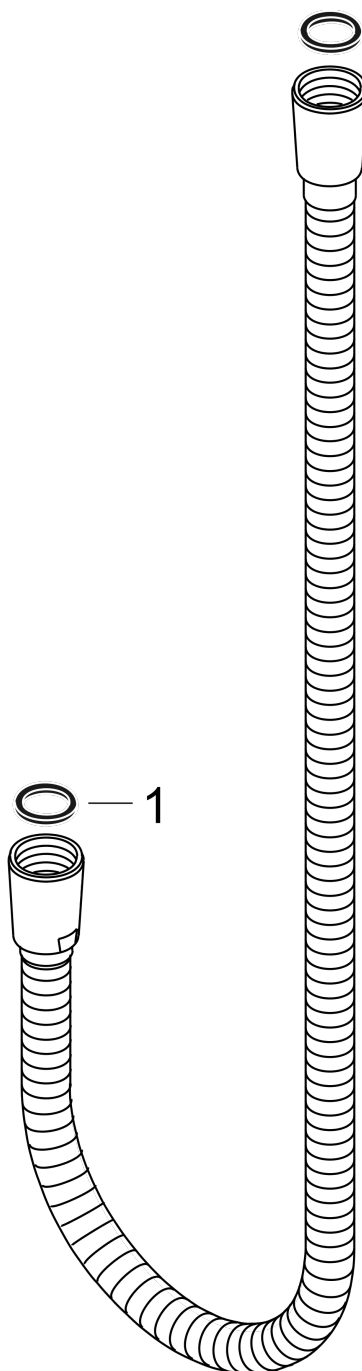

## Metal Handshower Hose, 80"

Finishes : Part no. : 28120250

### Features

- Metal shower hose
- Pivot connector prevents hose from tangling
- No-kink hose
- Connection thread: G 1/2

### Scale drawing

**Metal Handshower Hose, 80"**  
Finishes : Part no. : **28120250**

## Exploded drawing

Year of production: >11/16

**Metal Handshower Hose, 80"**  
Finishes : Part no. : **28120250**